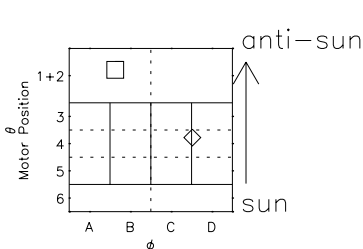

# Galileo EPD Real Elevation Anisotropies 98087

Software Version: RTELEV\_FLUX V 1.20  
Data Production: 06-03-00  
Plot Production: Sun Sep 16 09:22:21 2001  
Color File: wondr3  
Geofactor File: 1.1

- ◇ = Jupiter look direction
- = Corotation look direction