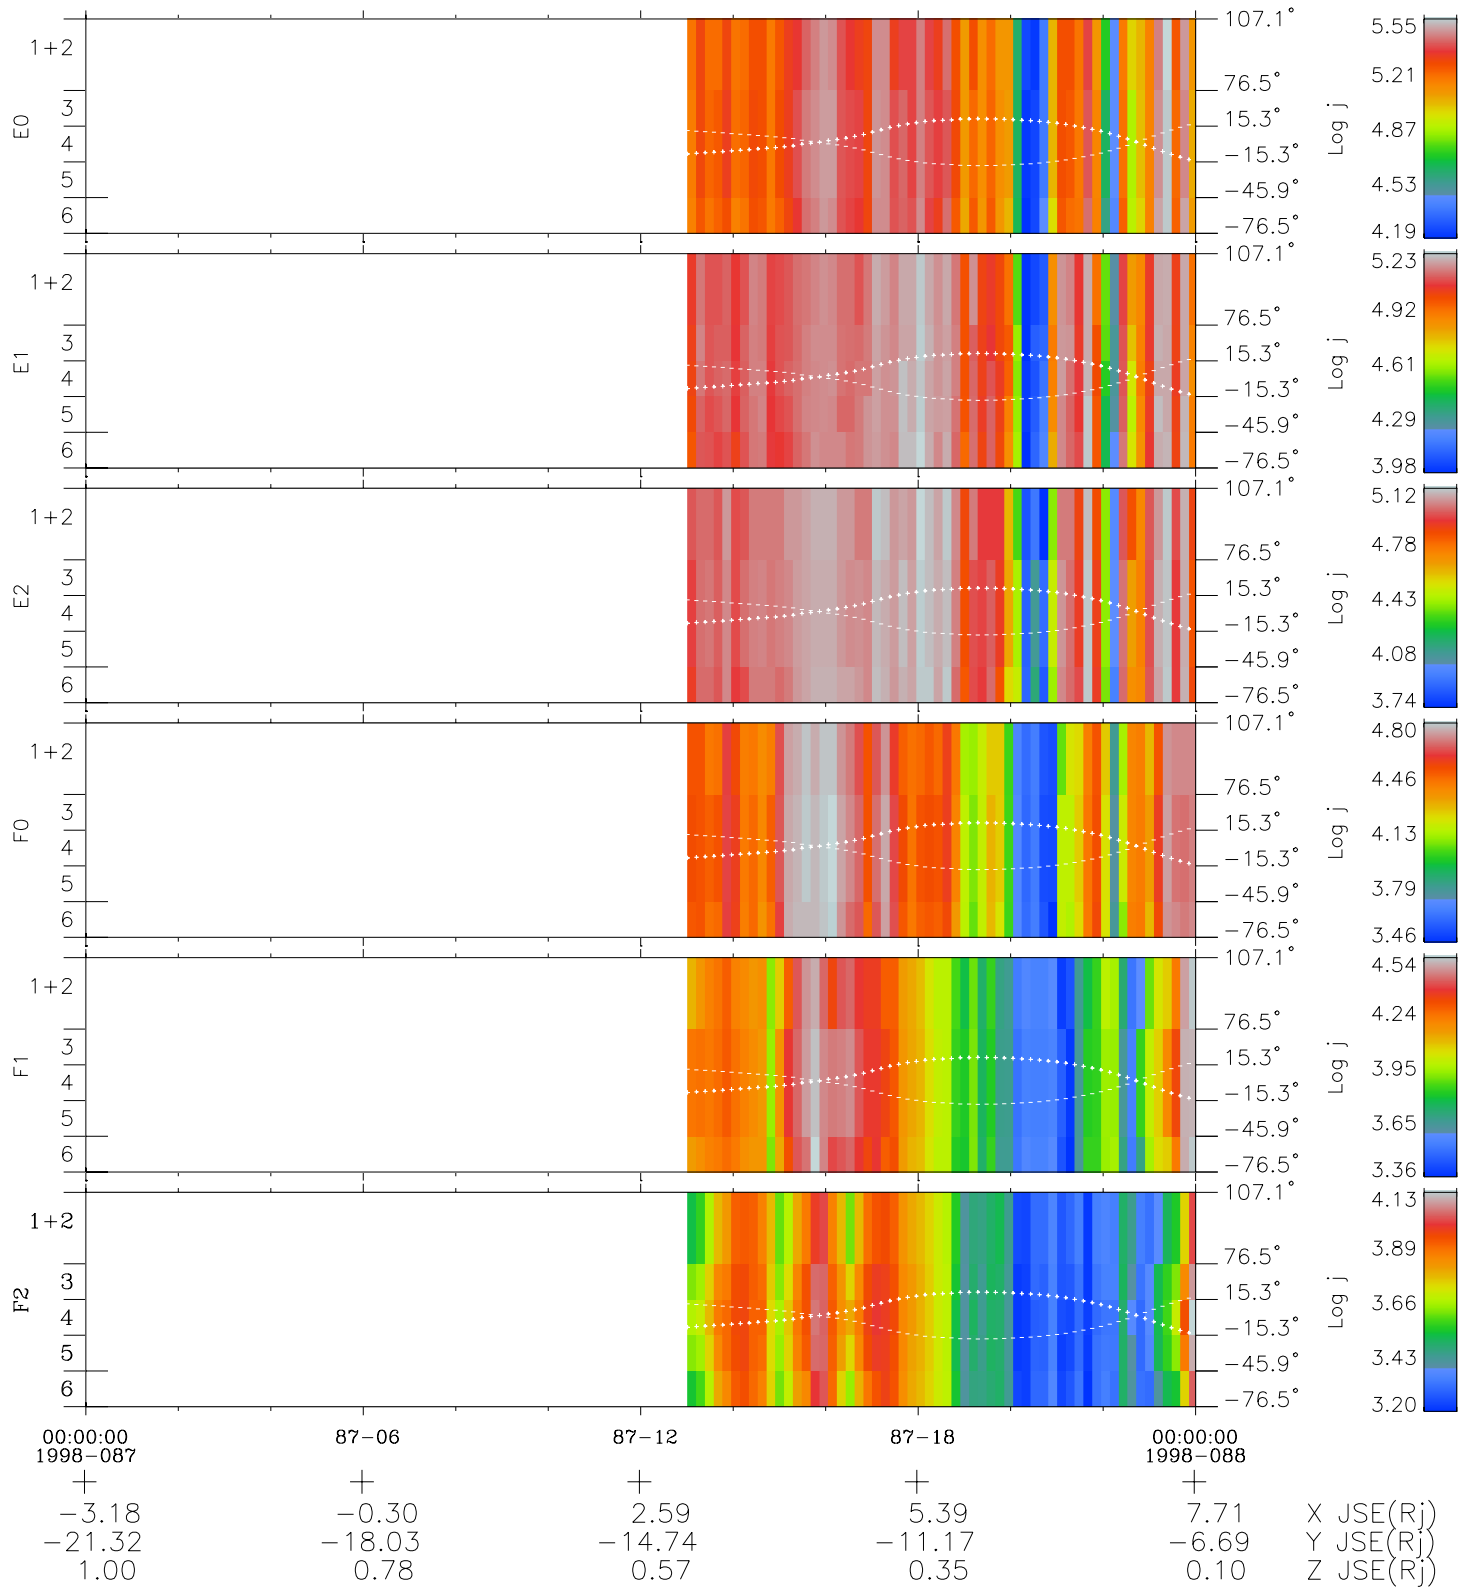

# Galileo EPD Real Elevation Anisotropies 98087

Software Version: RTELEV\_FLUX V 1.20  
Data Production: 06-03-00  
Plot Production: Sun Sep 16 09:22:21 2001  
Color File: wondr3  
Geofactor File: 1.1

- ◇ = Jupiter look direction
- = Corotation look direction