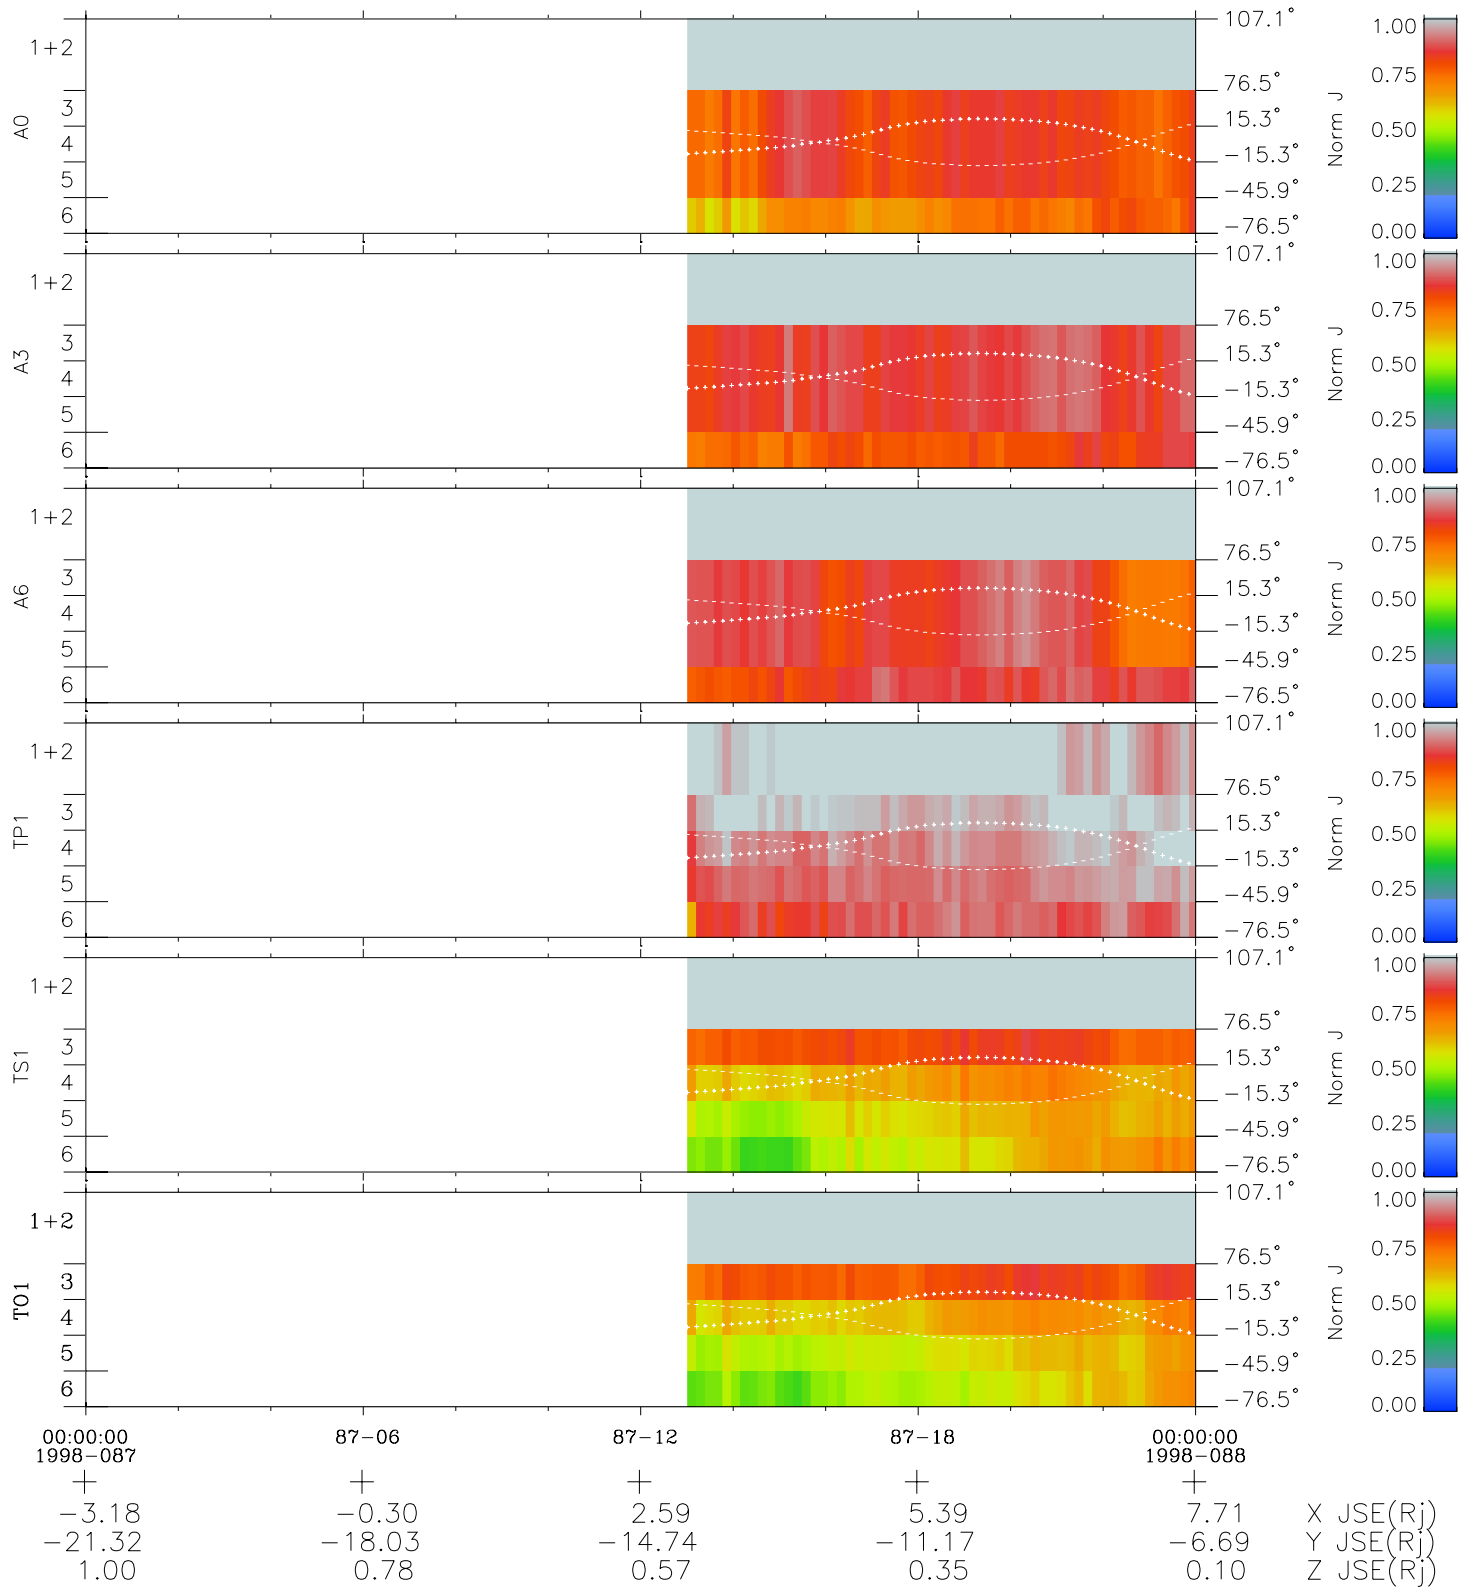

# Galileo EPD Real Elevation Anisotropies 98087

Software Version: RTELEV\_NORM V 1.20  
 Data Production: 06-03-00  
 Plot Production: Sun Sep 16 09:22:25 2001  
 Color File: wondr3  
 Geofactor File: 1.1

- ◇ = Jupiter look direction
- = Corotation look direction