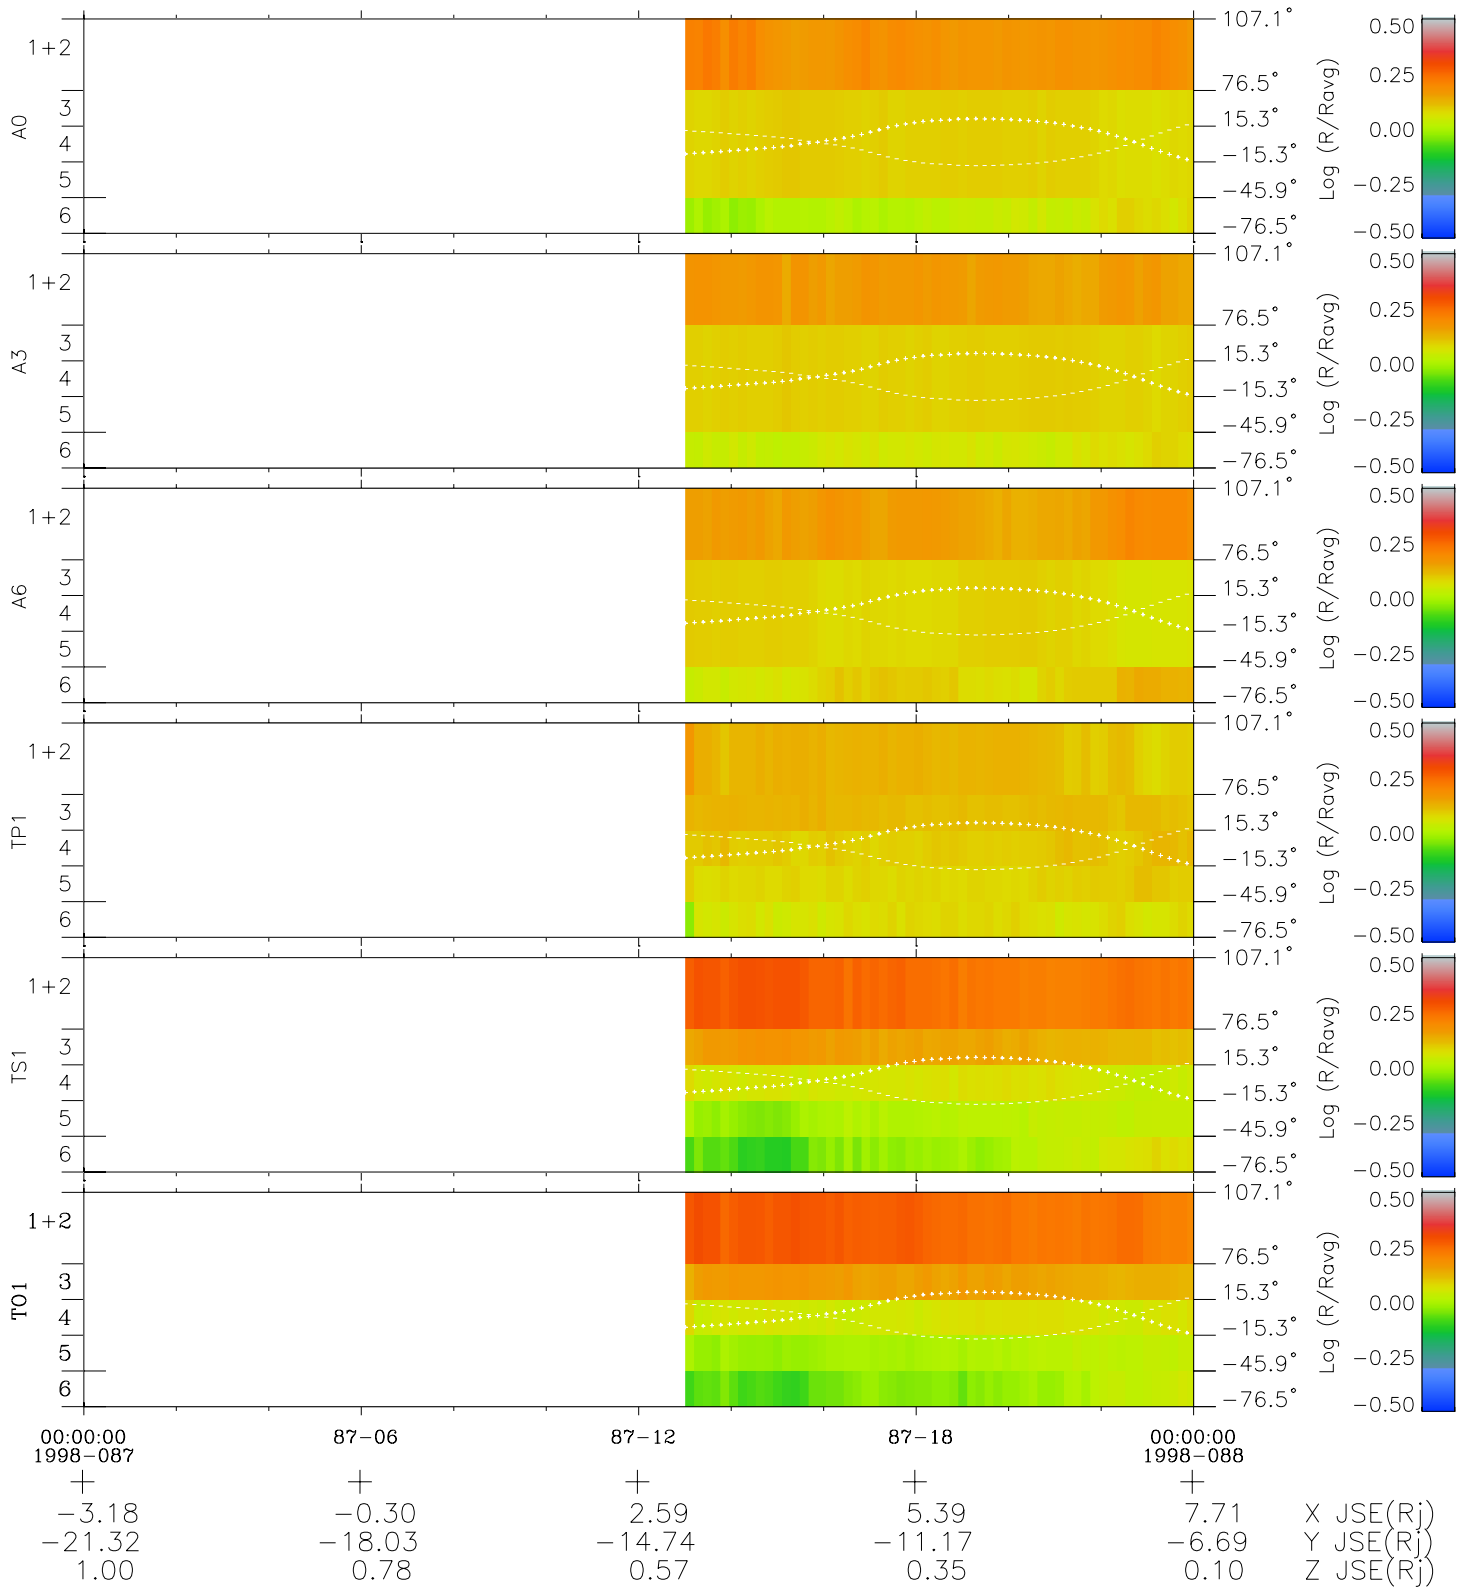

# Galileo EPD Real Elevation Anisotropies 98087

Software Version: RTELEV\_MEAN V 1.20  
 Data Production: 06-03-00  
 Plot Production: Sun Sep 16 09:22:11 2001  
 Color File: wondr3  
 Geofactor File: 1.1

- ◇ = Jupiter look direction
- = Corotation look direction