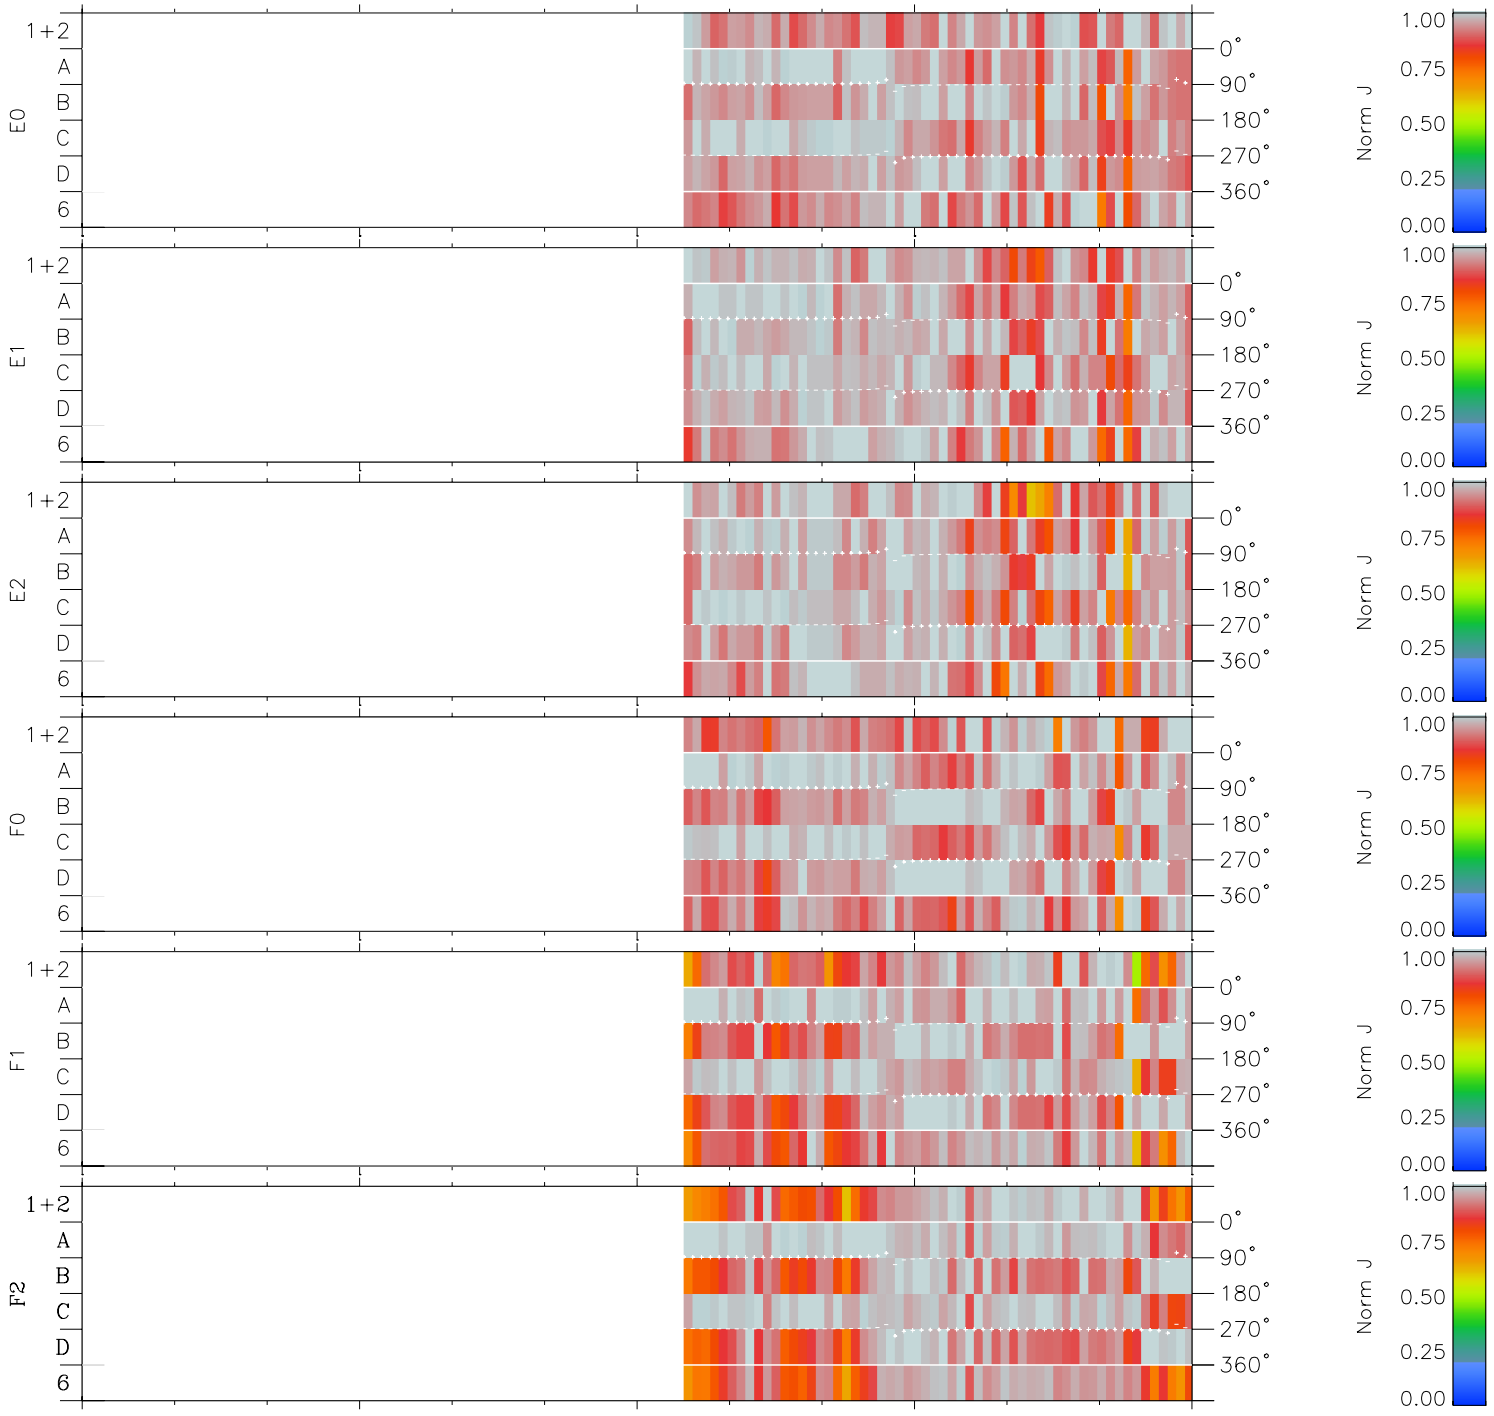

Galileo EPD Real Time Azimuth Anisotropies 98087

Software Version: RTAZIM_NORM V 1.20
 Data Production: 06-03-00
 Plot Production: Sun Sep 16 09:22:48 2001
 Color File: wondr3
 Geofactor File: 1.1

00:00:00 1998-087	87-06	87-12	87-18	00:00:00 1998-088	
+	+	+	+	+	X JSE(R _j)
-3.18	-0.30	2.59	5.39	7.71	Y JSE(R _j)
-21.32	-18.03	-14.74	-11.17	-6.69	Z JSE(R _j)
1.00	0.78	0.57	0.35	0.10	

◇ = Jupiter look direction
 □ = Corotation look direction