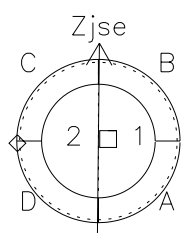

Galileo EPD Real Time Azimuth Anisotropies 98087

Software Version: RTAZIM_NORM V 1.20
 Data Production: 06-03-00
 Plot Production: Sun Sep 16 09:22:48 2001
 Color File: wondr3
 Geofactor File: 1.1

00:00:00 1998-087	87-06	87-12	87-18	00:00:00 1998-088	
+	+	+	+	+	X JSE(R _j)
-3.18	-0.30	2.59	5.39	7.71	Y JSE(R _j)
-21.32	-18.03	-14.74	-11.17	-6.69	Z JSE(R _j)
1.00	0.78	0.57	0.35	0.10	

◇ = Jupiter look direction
 □ = Corotation look direction