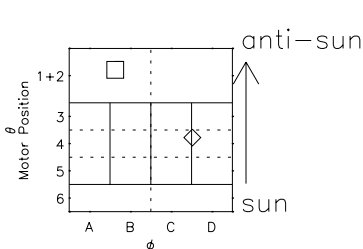

Galileo EPD Real Time Azimuth Anisotropies 98087

Software Version: RTAZIM_MEAN V 1.20
Data Production: 06-03-00
Plot Production: Sun Sep 16 09:22:35 2001
Color File: wondr3
Geofactor File: 1.1

◇ = Jupiter look direction
□ = Corotation look direction