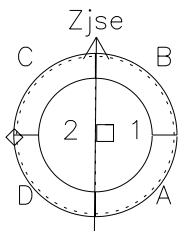

Galileo EPD Real Time Azimuth Anisotropies 98087

Software Version: RTAZIM_MEAN V 1.20
Data Production: 06-03-00
Plot Production: Sun Sep 16 09:22:35 2001
Color File: wondr3
Geofactor File: 1.1

◇ = Jupiter look direction
□ = Corotation look direction