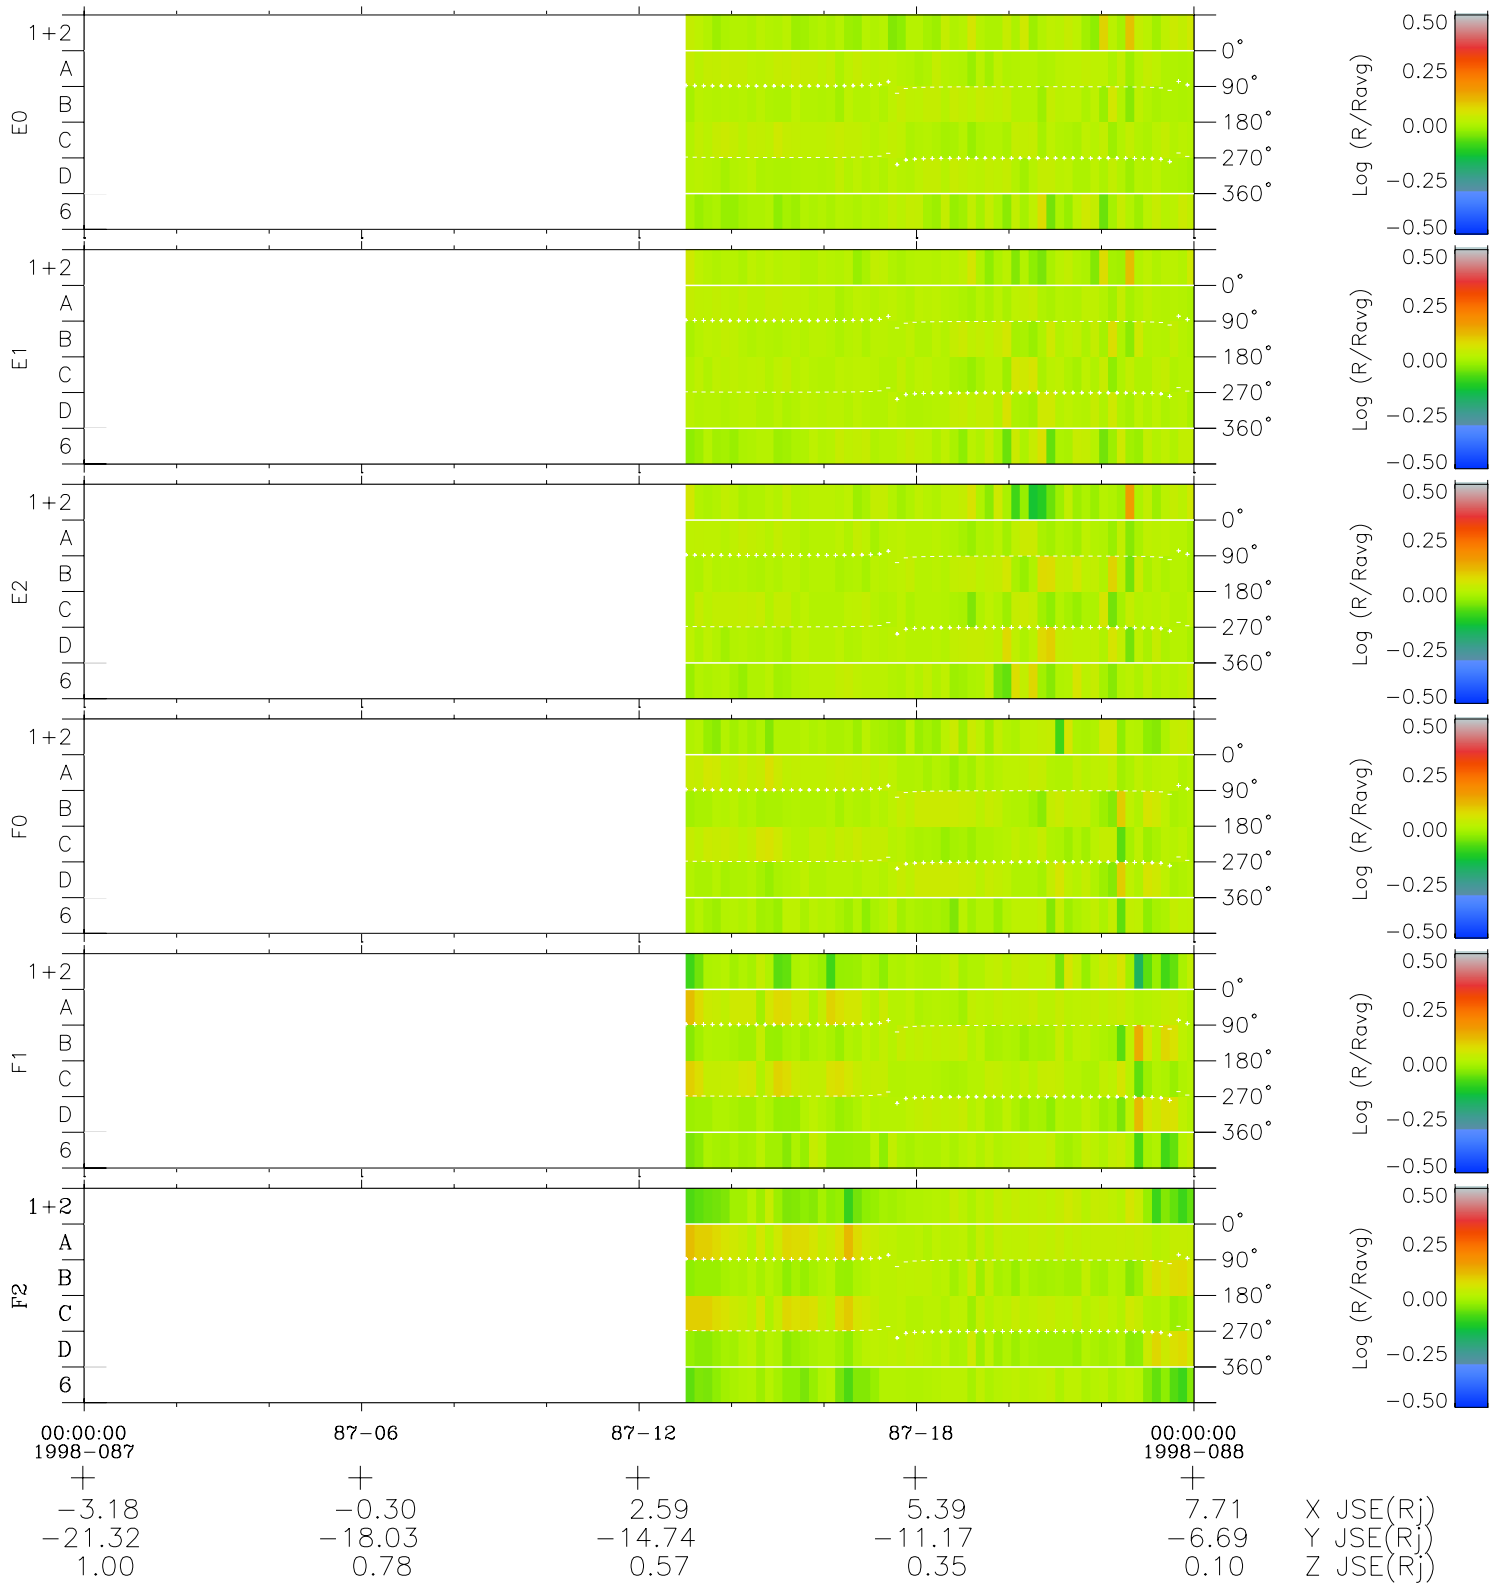

Galileo EPD Real Time Azimuth Anisotropies 98087

Software Version: RTAZIM_MEAN V 1.20
Data Production: 06-03-00
Plot Production: Sun Sep 16 09:22:35 2001
Color File: wondr3
Geofactor File: 1.1

◇ = Jupiter look direction
□ = Corotation look direction