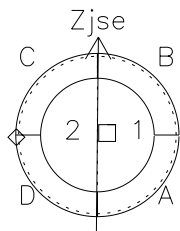

Galileo EPD Real Time Azimuth Anisotropies 98087

Software Version: RTAZIM_FLUX V 1.20
 Data Production: 06-03-00
 Plot Production: Sun Sep 16 09:22:41 2001
 Color File: wondr3
 Geofactor File: 1.1

◇ = Jupiter look direction
 □ = Corotation look direction