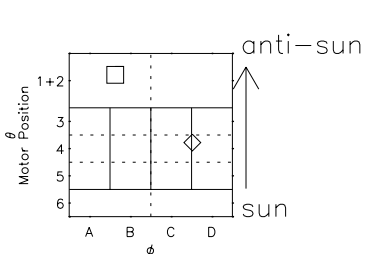

Galileo EPD Real Time Azimuth Anisotropies 98087

Software Version: RTAZIM_FLUX V 1.20
 Data Production: 06-03-00
 Plot Production: Sun Sep 16 09:22:41 2001
 Color File: wondr3
 Geofactor File: 1.1

◇ = Jupiter look direction
 □ = Corotation look direction