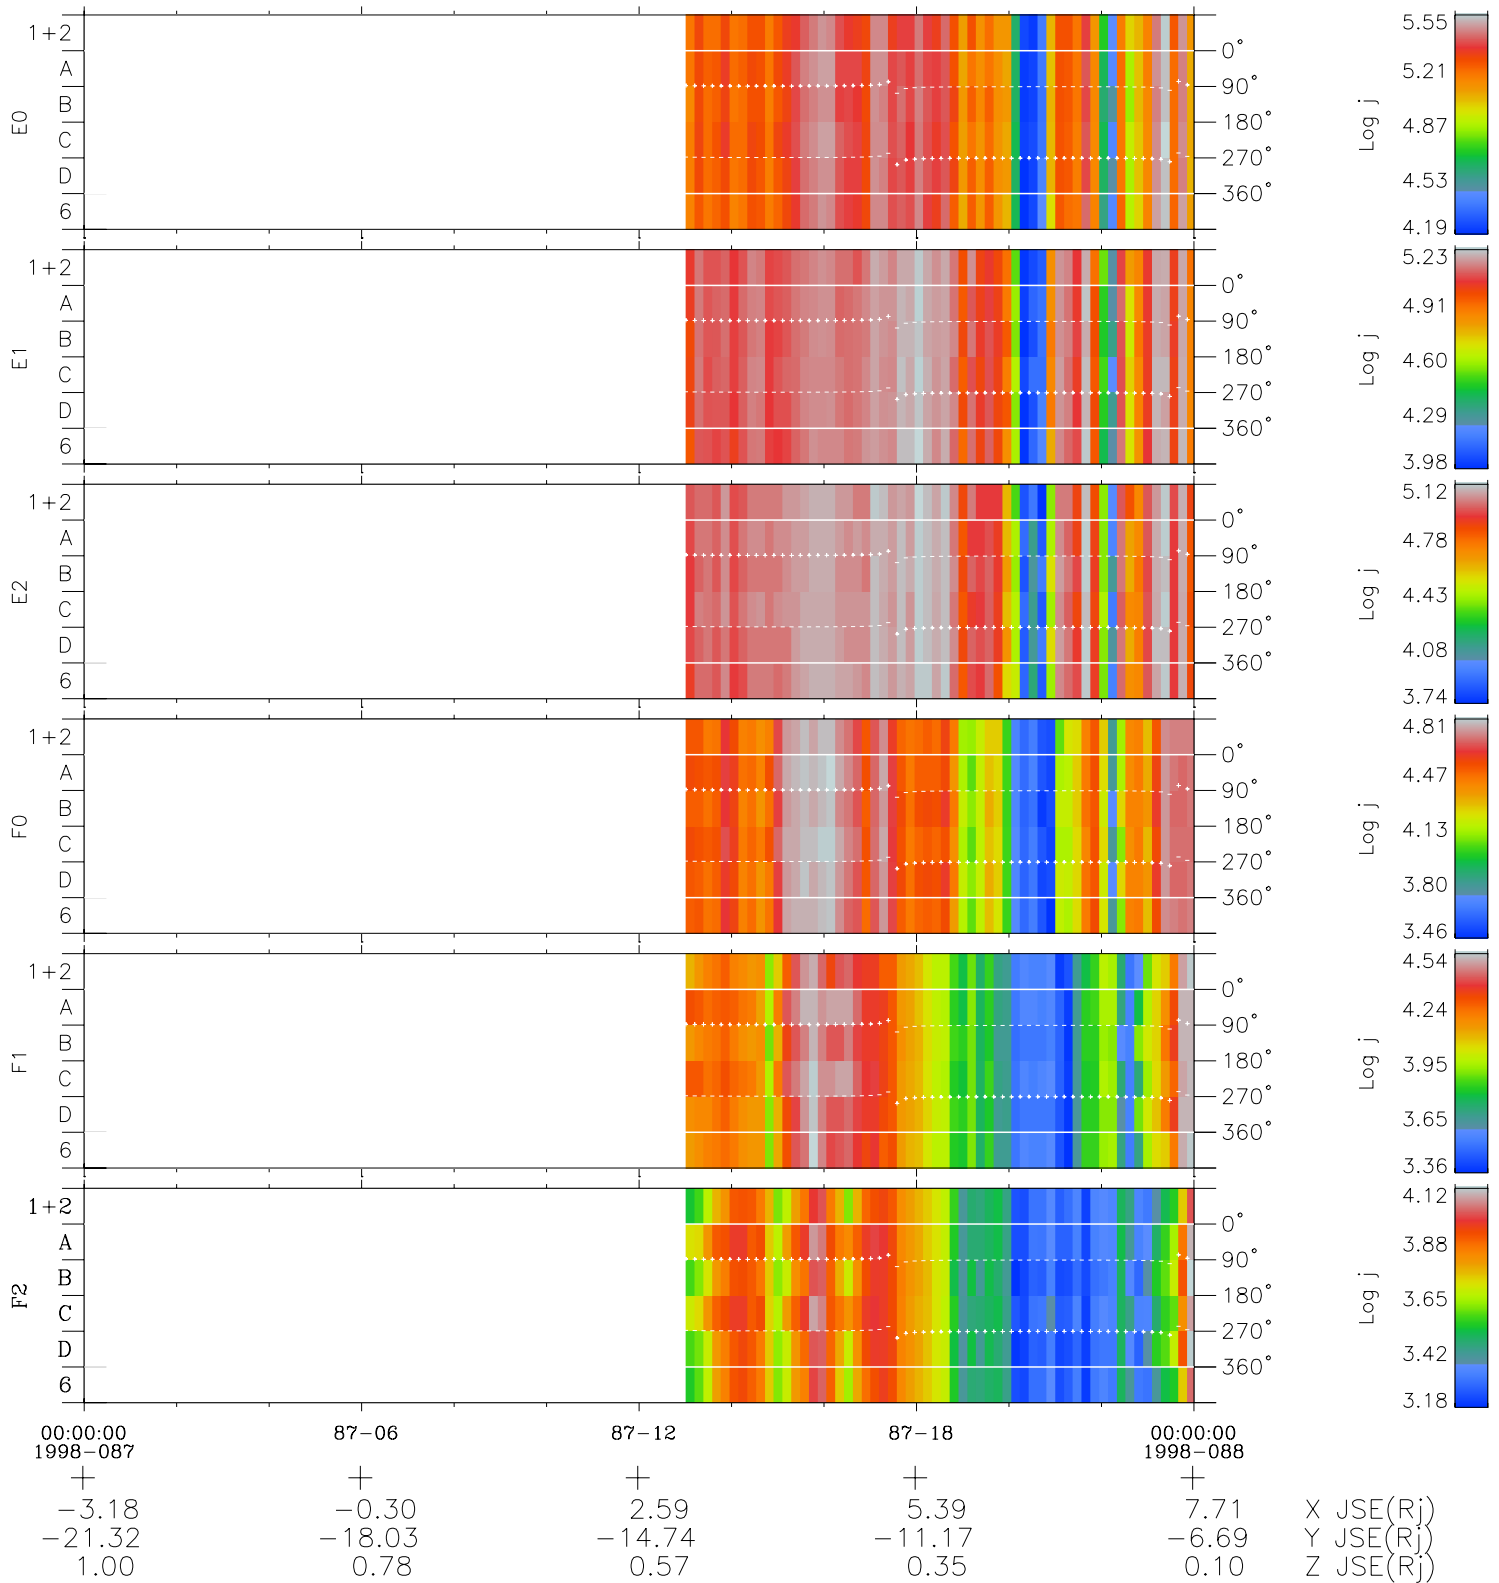

Galileo EPD Real Time Azimuth Anisotropies 98087

Software Version: RTAZIM_FLUX V 1.20
 Data Production: 06-03-00
 Plot Production: Sun Sep 16 09:22:41 2001
 Color File: wondr3
 Geofactor File: 1.1

◇ = Jupiter look direction
 □ = Corotation look direction