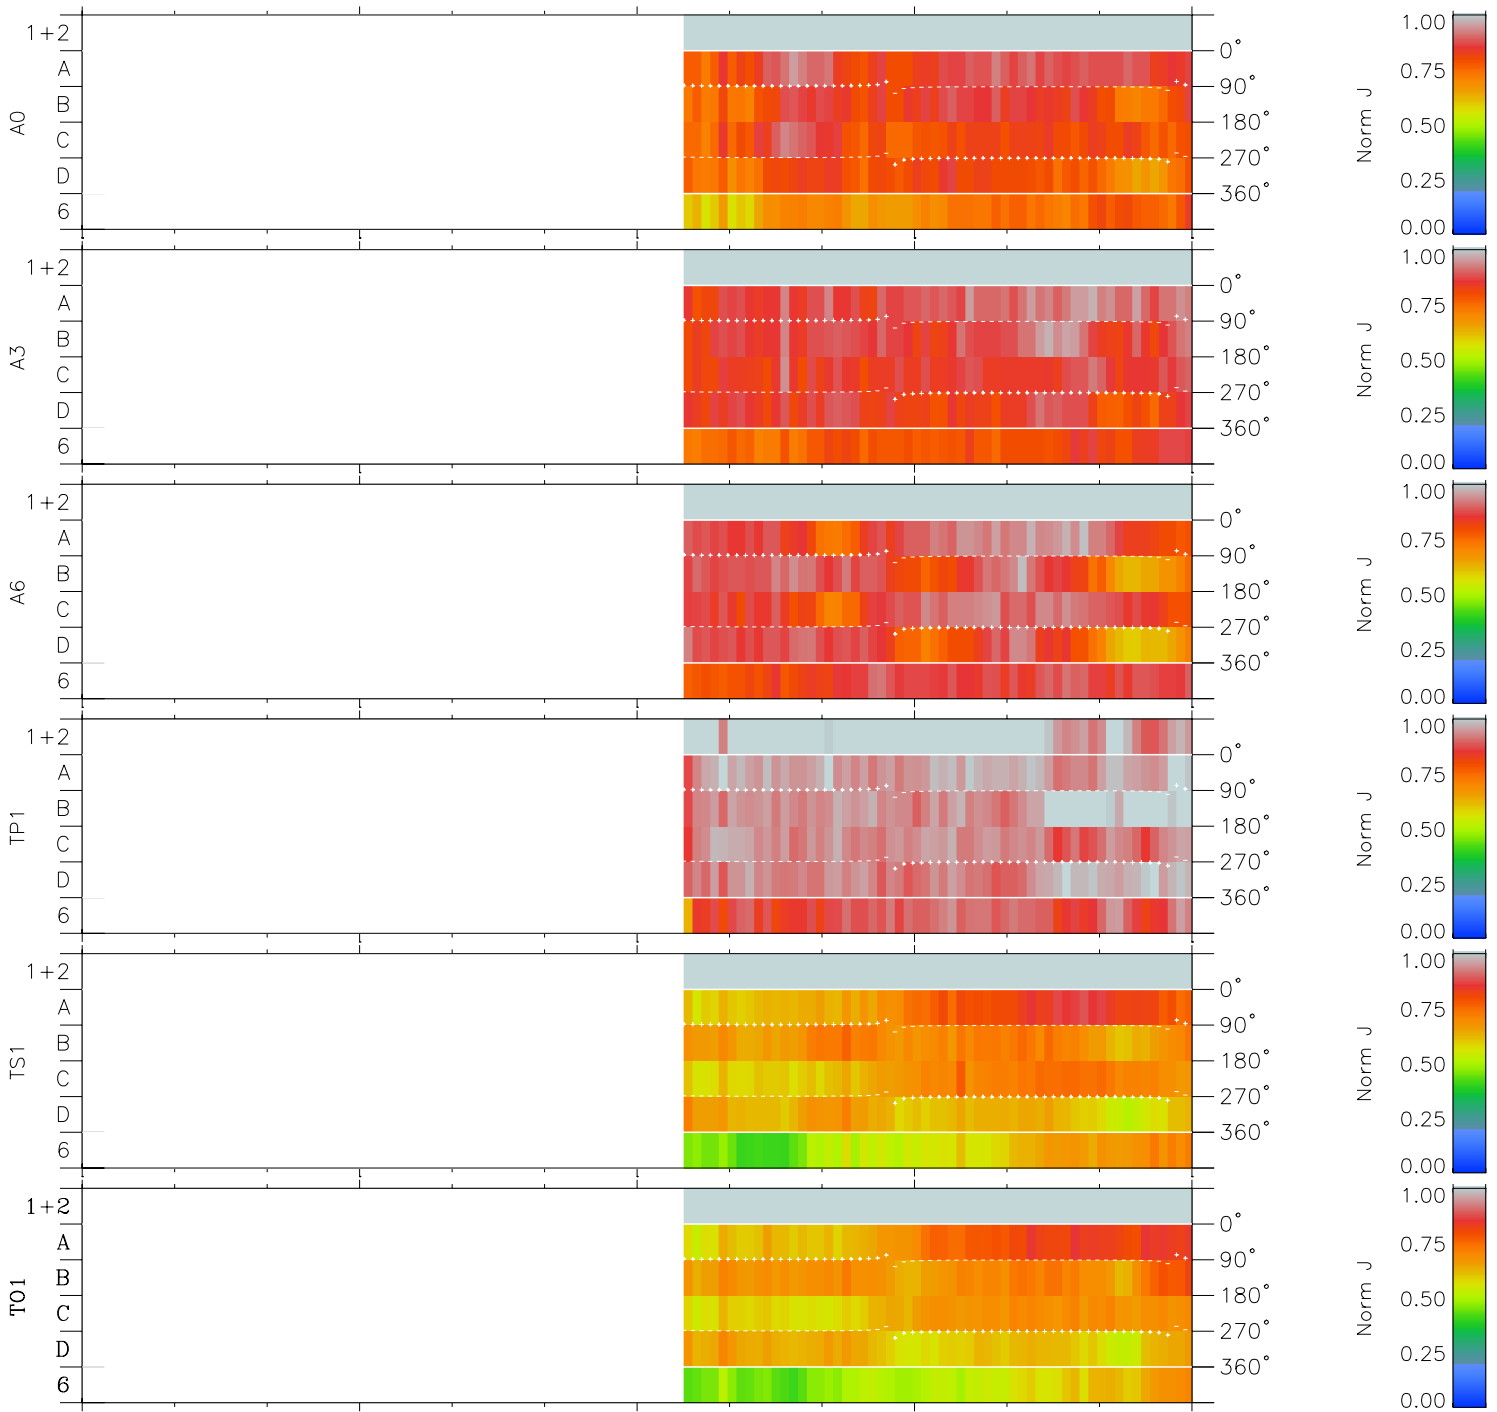

Galileo EPD Real Time Azimuth Anisotropies 98087

Software Version: RTAZIM_NORM V 1.20
 Data Production: 06-03-00
 Plot Production: Sun Sep 16 09:22:44 2001
 Color File: wondr3
 Geofactor File: 1.1

00:00:00 1998-08-07	87-06	87-12	87-18	00:00:00 1998-08-18	
+	+	+	+	+	X JSE(R _j)
-3.18	-0.30	2.59	5.39	7.71	Y JSE(R _j)
-21.32	-18.03	-14.74	-11.17	-6.69	Z JSE(R _j)
1.00	0.78	0.57	0.35	0.10	

◇ = Jupiter look direction
 □ = Corotation look direction