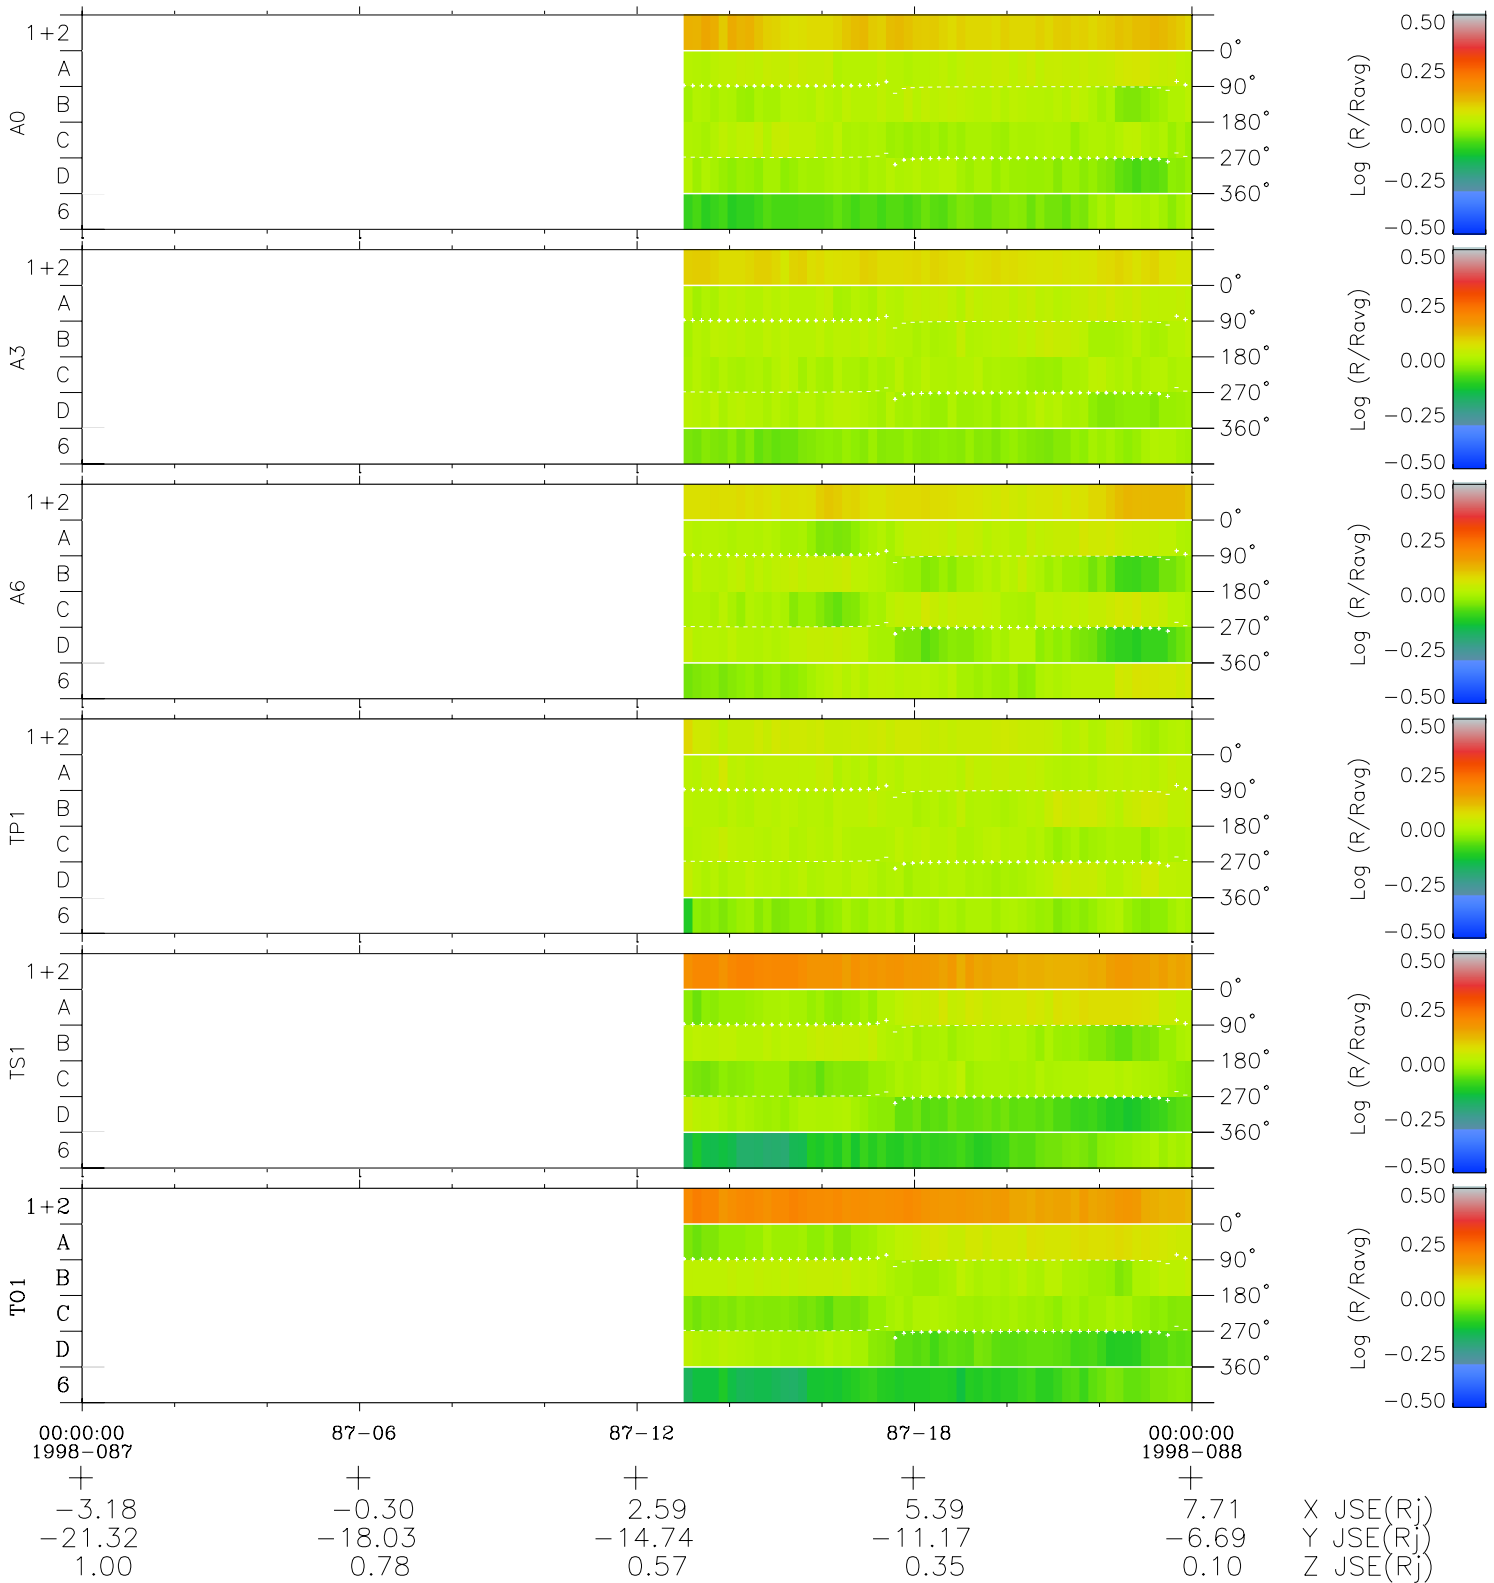

Galileo EPD Real Time Azimuth Anisotropies 98087

Software Version: RTAZIM_MEAN V 1.20
Data Production: 06-03-00
Plot Production: Sun Sep 16 09:22:32 2001
Color File: wondr3
Geofactor File: 1.1

- ◇ = Jupiter look direction
- = Corotation look direction