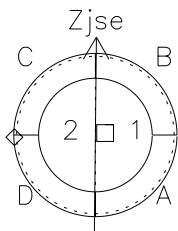

Galileo EPD Real Time Azimuth Anisotropies 98087

Software Version: RTAZIM_MEAN V 1.20
Data Production: 06-03-00
Plot Production: Sun Sep 16 09:22:32 2001
Color File: wondr3
Geofactor File: 1.1

- ◇ = Jupiter look direction
- = Corotation look direction