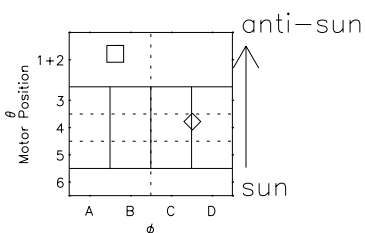

Galileo EPD Real Time Azimuth Anisotropies 98087

Software Version: RTAZIM_MEAN V 1.20
Data Production: 06-03-00
Plot Production: Sun Sep 16 09:22:32 2001
Color File: wondr3
Geofactor File: 1.1

- ◇ = Jupiter look direction
- = Corotation look direction