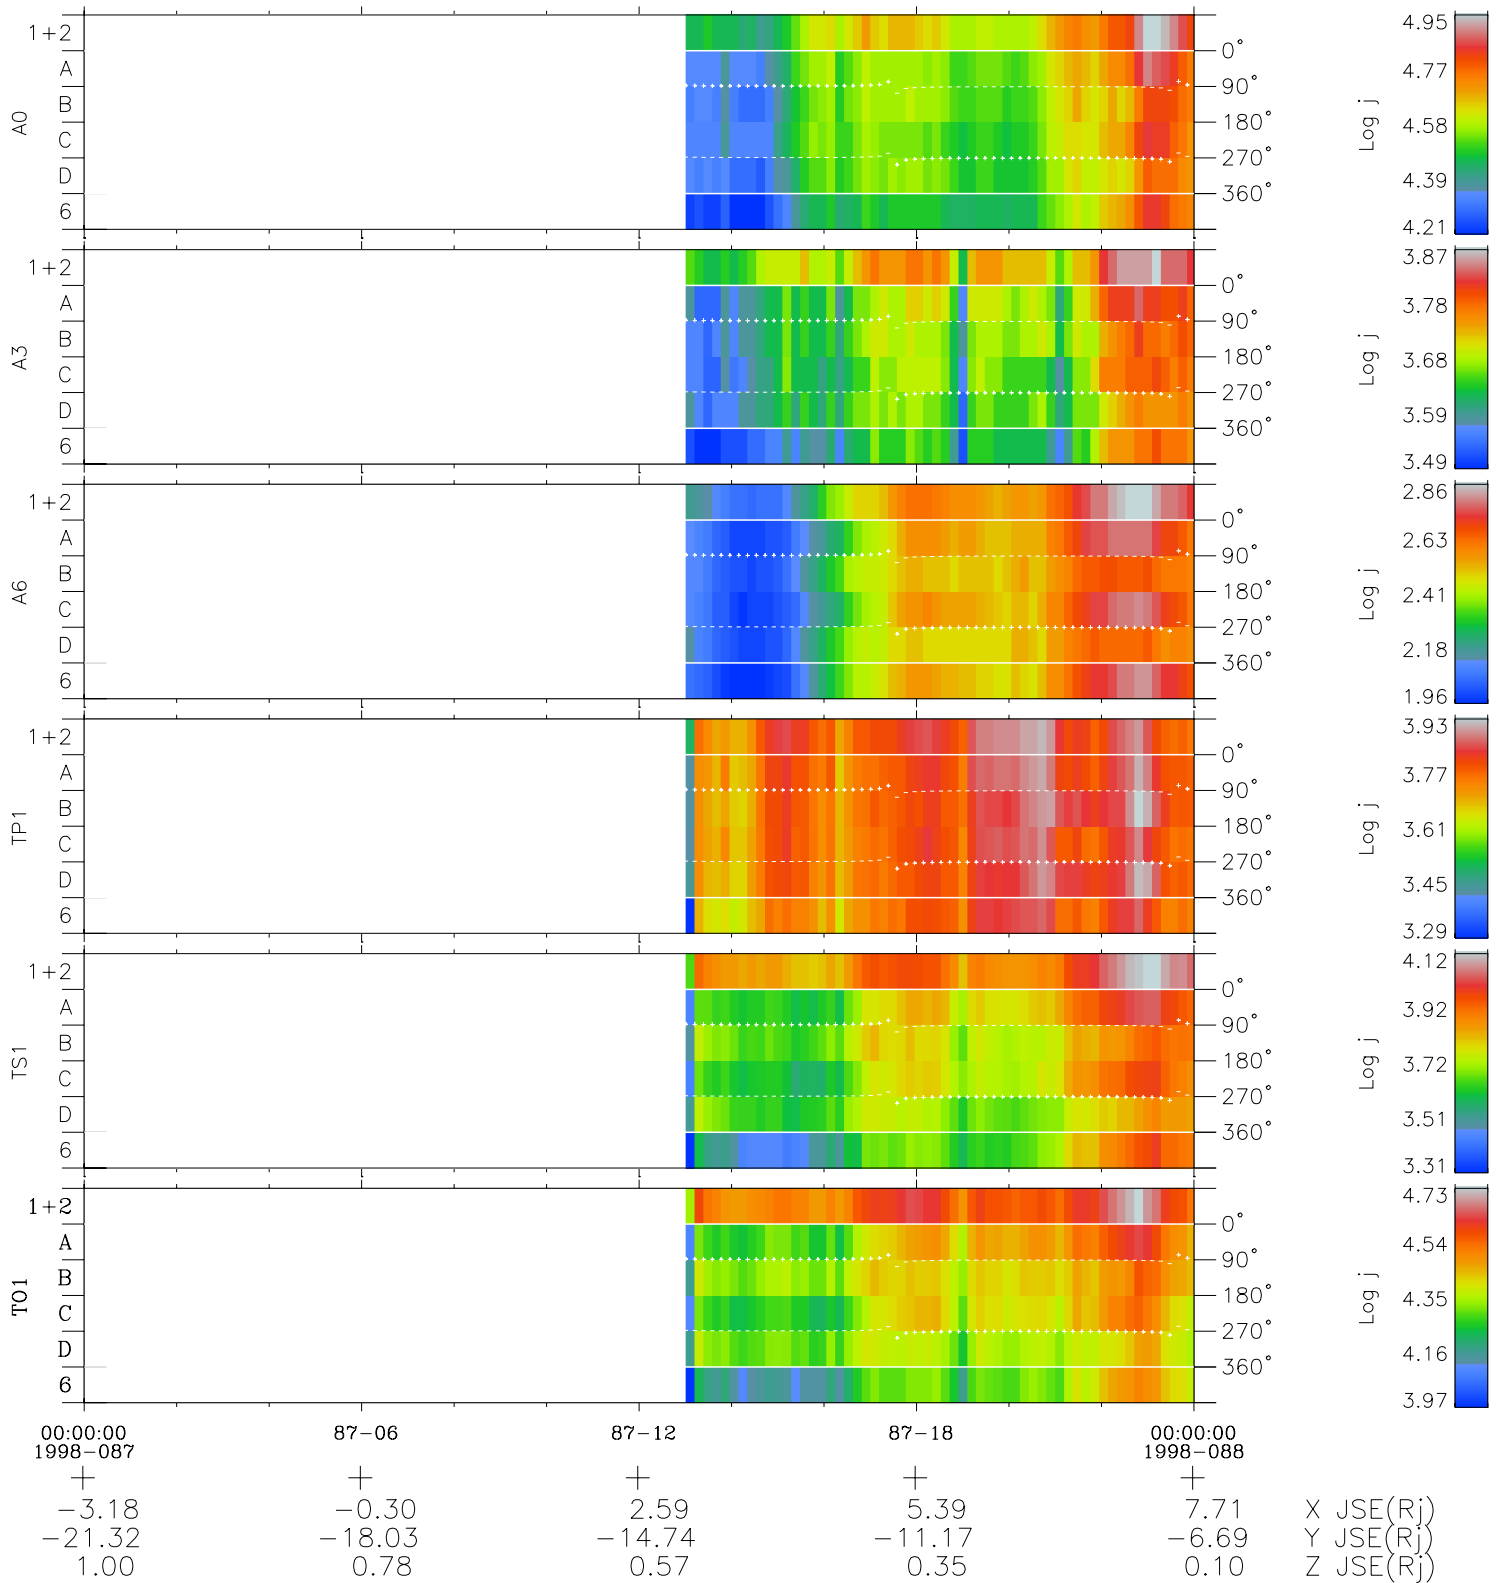

Galileo EPD Real Time Azimuth Anisotropies 98087

Software Version: RTAZIM_FLUX V 1.20
Data Production: 06-03-00
Plot Production: Sun Sep 16 09:22:38 2001
Color File: wondr3
Geofactor File: 1.1

◇ = Jupiter look direction
□ = Corotation look direction