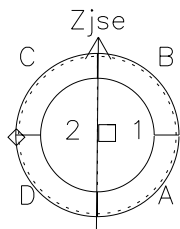

Galileo EPD Real Time Azimuth Anisotropies 98087

Software Version: RTAZIM_FLUX V 1.20
Data Production: 06-03-00
Plot Production: Sun Sep 16 09:22:38 2001
Color File: wondr3
Geofactor File: 1.1

◇ = Jupiter look direction
□ = Corotation look direction