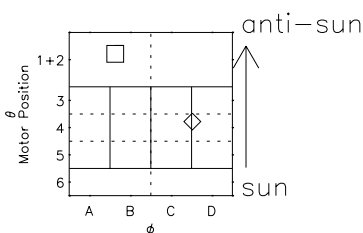

Galileo EPD Real Time Azimuth Anisotropies 98087

Software Version: RTAZIM_FLUX V 1.20
Data Production: 06-03-00
Plot Production: Sun Sep 16 09:22:38 2001
Color File: wondr3
Geofactor File: 1.1

◇ = Jupiter look direction
□ = Corotation look direction