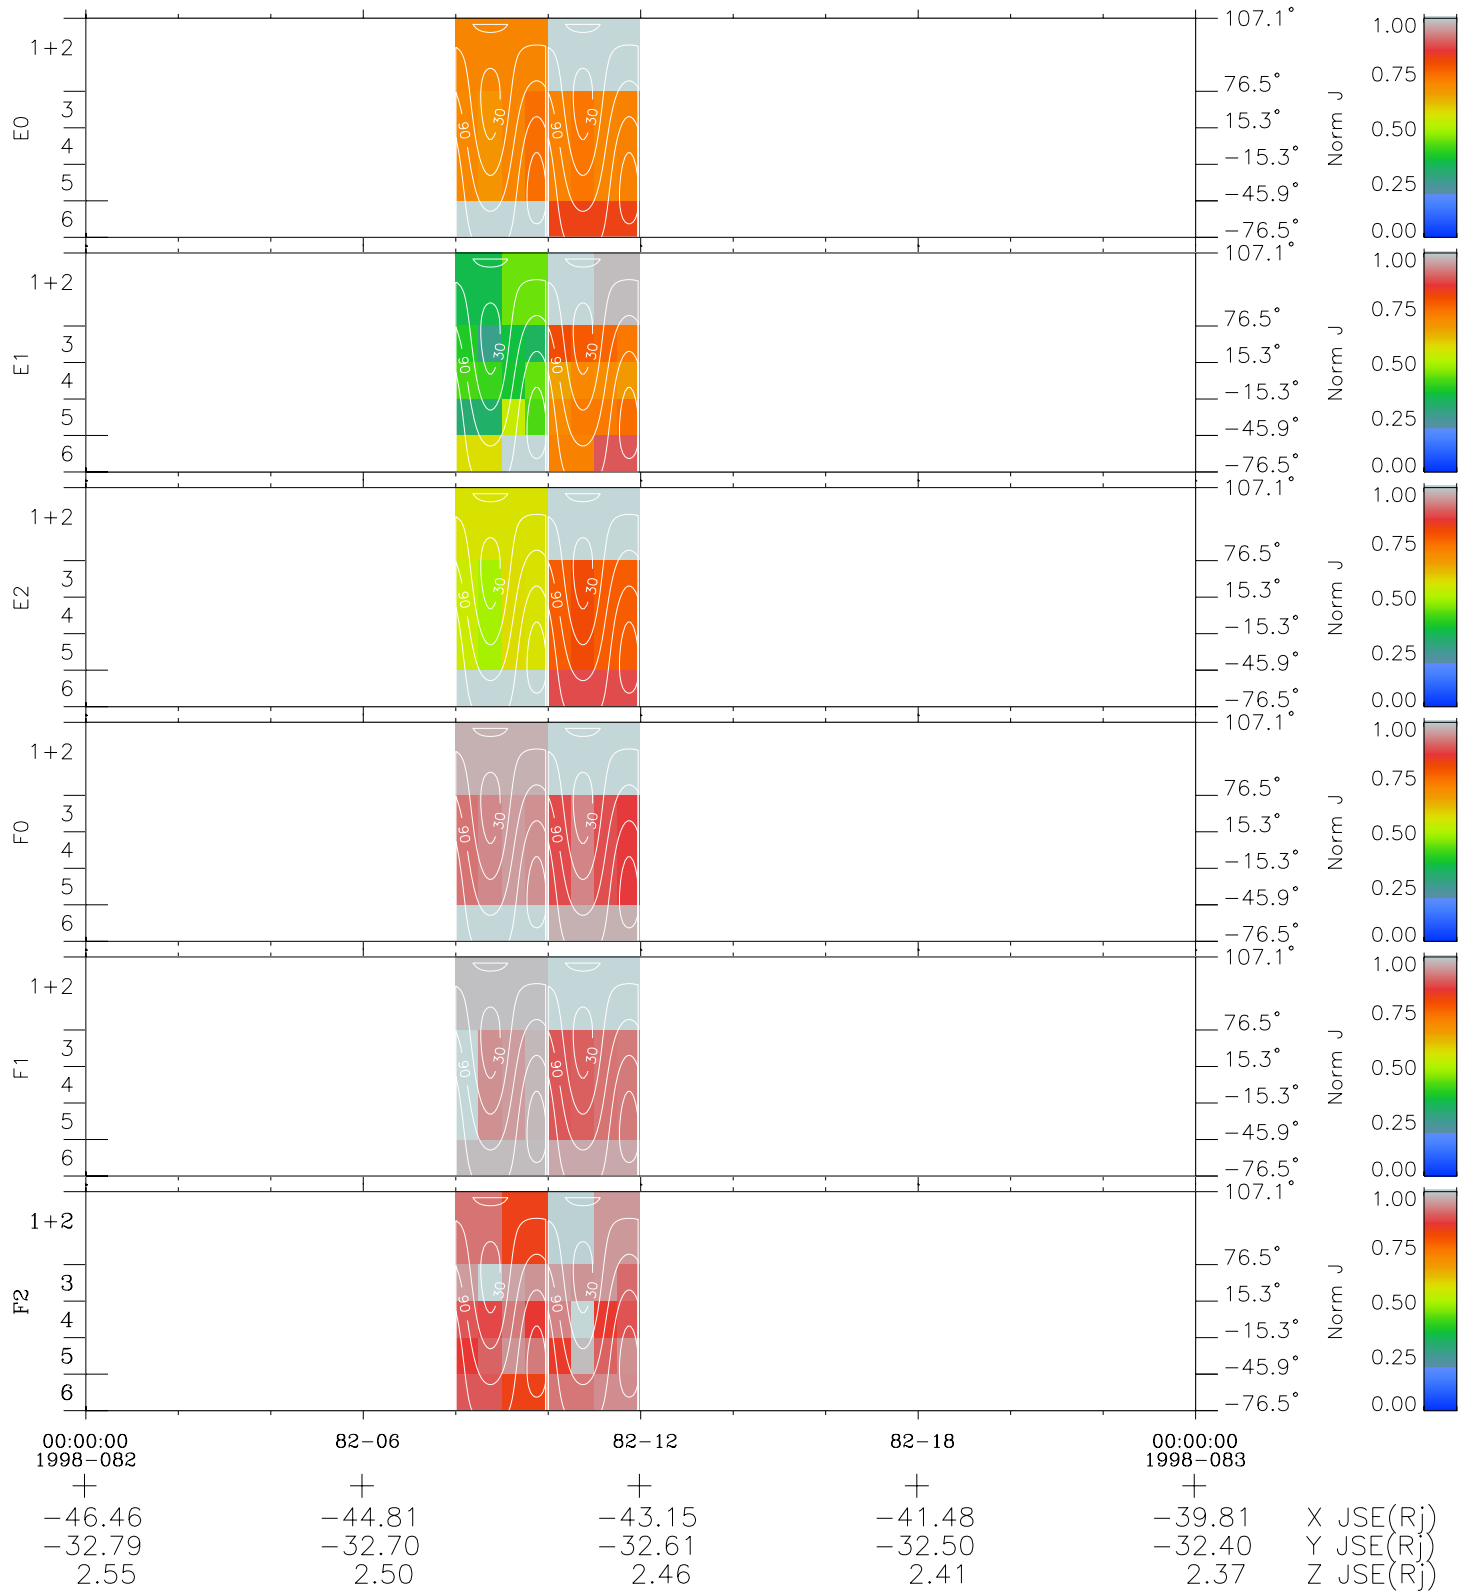

Galileo EPD Real Time All-Sky Anisotropies 98082

Software Version: RTSKY_NORM V 1.20
 Data Production: 06-03-00
 Plot Production: Sun Sep 16 09:15:41 2001
 Color File: wondr3
 Geofactor File: 1.1

- ◇ = Jupiter look direction
- = Corotation look direction