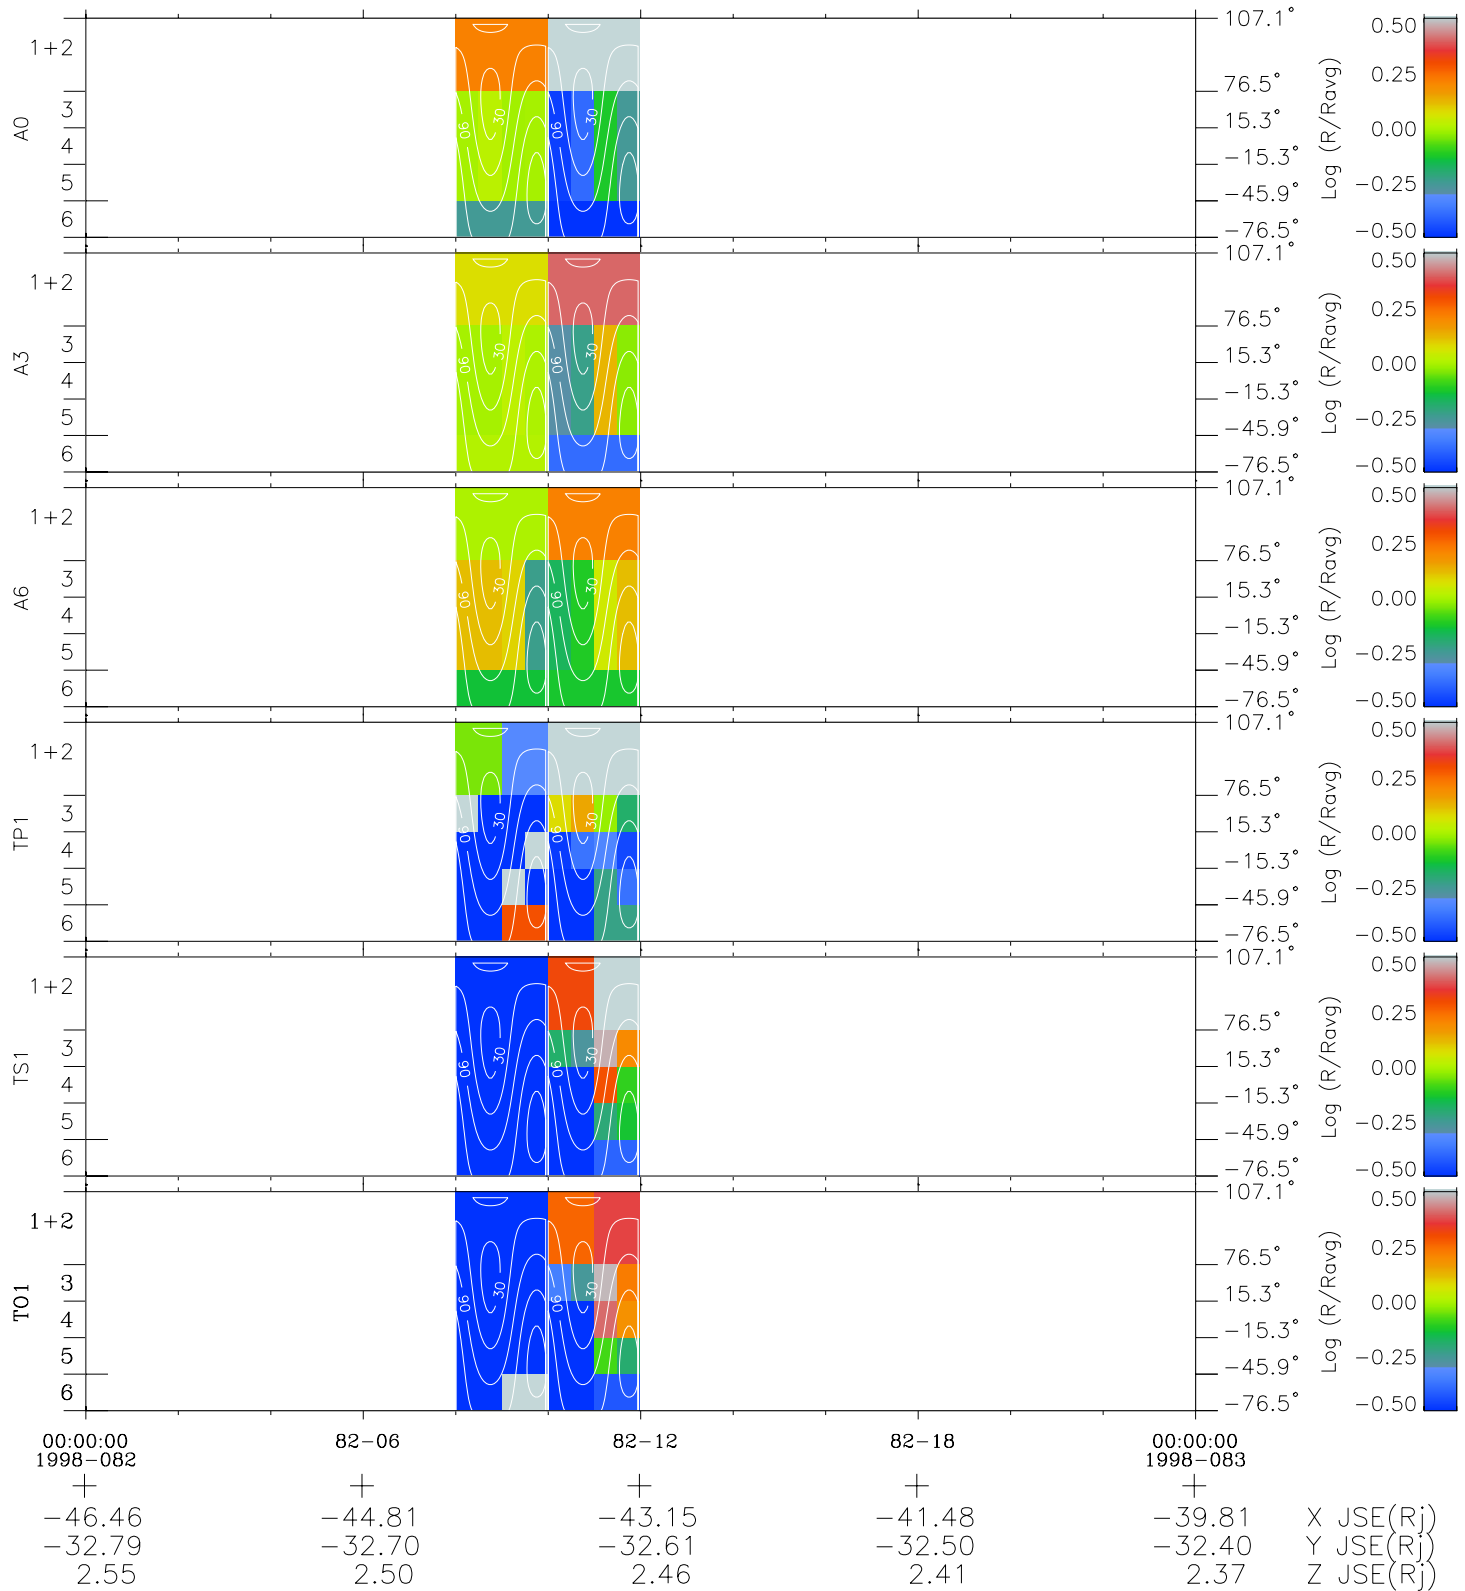

Galileo EPD Real Time All-Sky Anisotropies 98082

Software Version: RTSKY_MEAN V 1.20
 Data Production: 06-03-00
 Plot Production: Sun Sep 16 09:15:30 2001
 Color File: wondr3
 Geofactor File: 1.1

- ◇ = Jupiter look direction
- = Corotation look direction