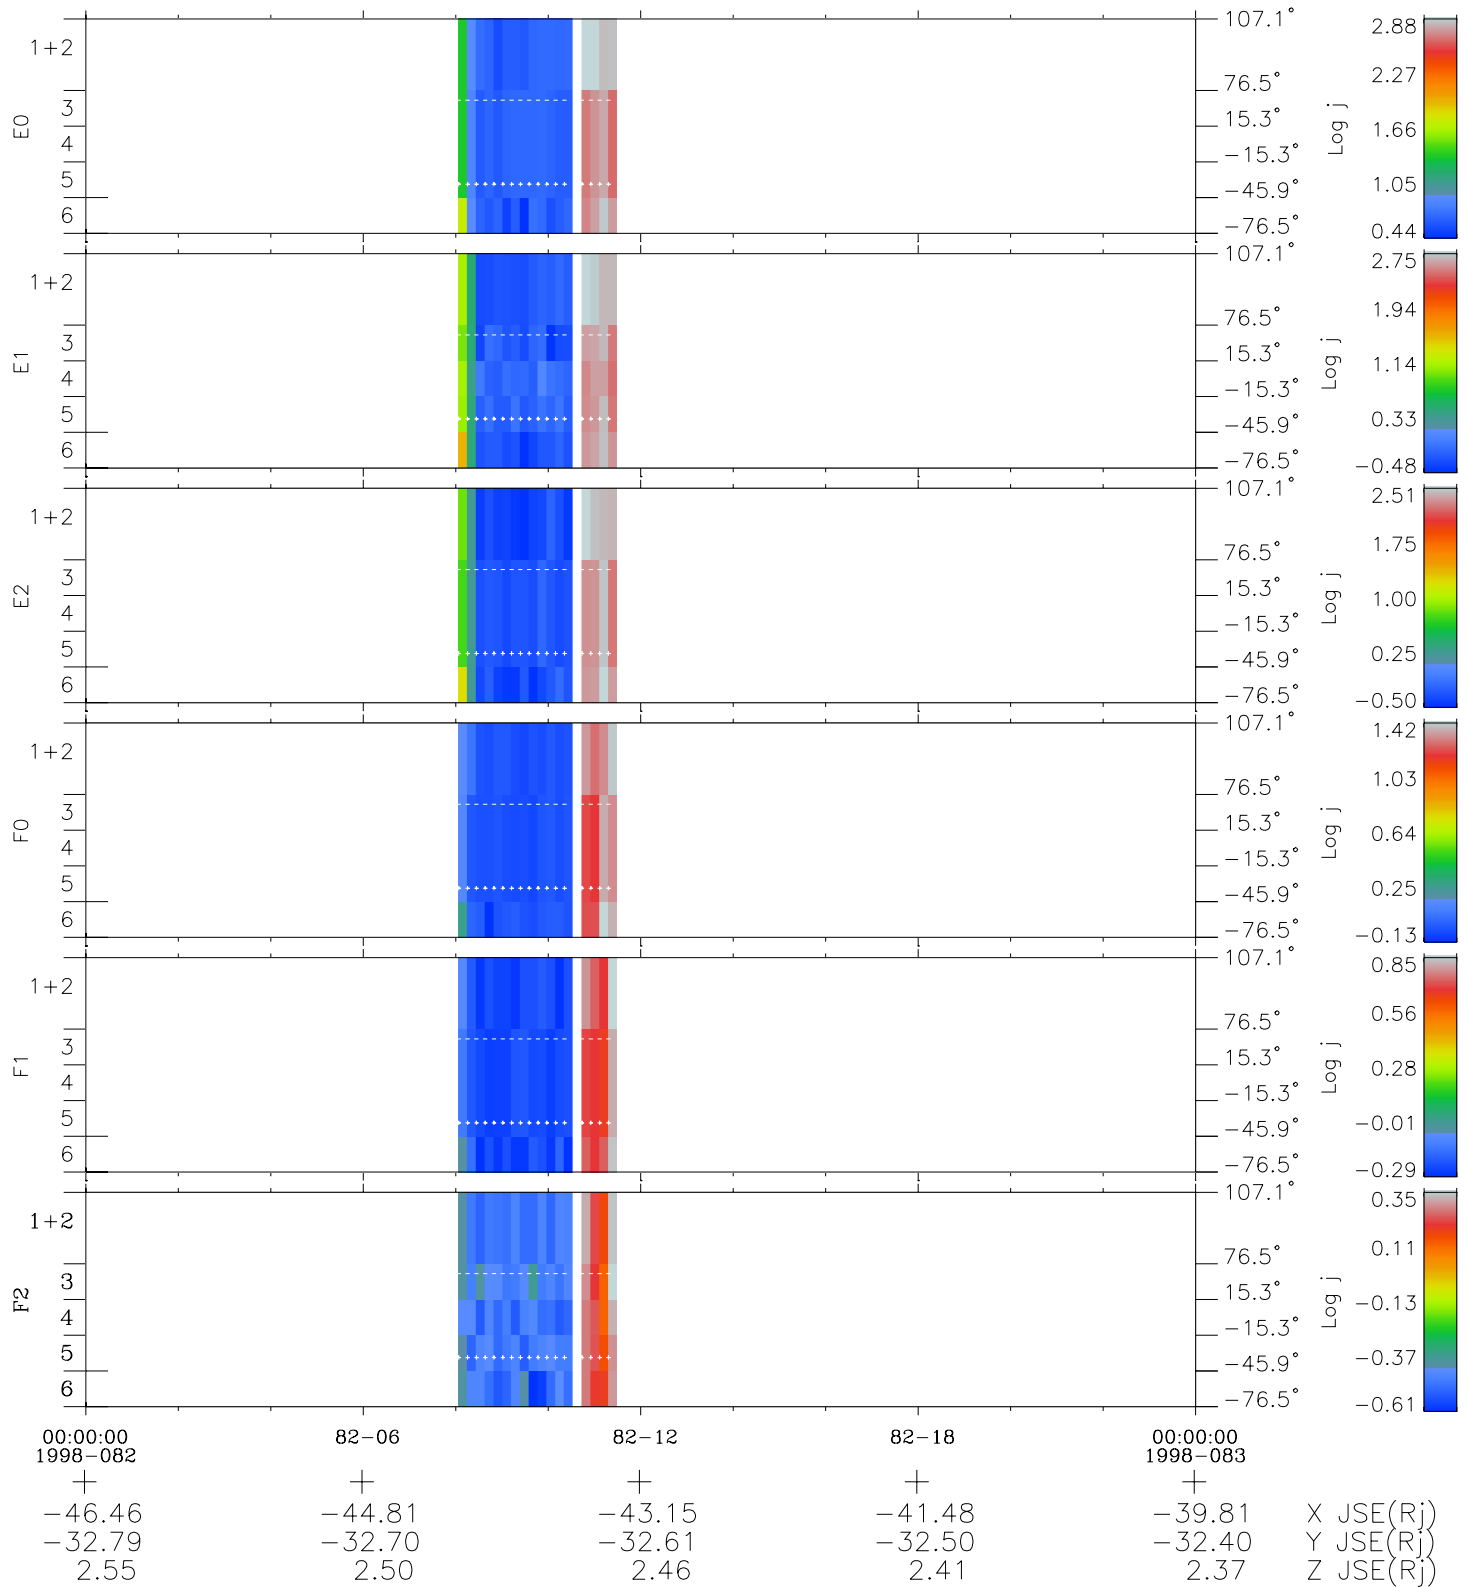

Galileo EPD Real Elevation Anisotropies 98082

Software Version: RTELEV_FLUX V 1.20
 Data Production: 06-03-00
 Plot Production: Sun Sep 16 09:15:50 2001
 Color File: wondr3
 Geofactor File: 1.1

- ◇ = Jupiter look direction
- = Corotation look direction