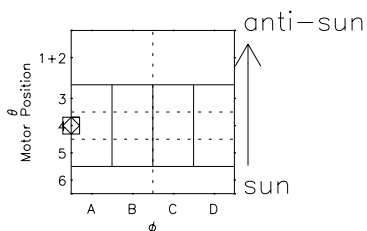

Galileo EPD Real Time Azimuth Anisotropies 98082

Software Version: RTAZIM_FLUX V 1.20
 Data Production: 06-03-00
 Plot Production: Sun Sep 16 09:16:03 2001
 Color File: wondr3
 Geofactor File: 1.1

- ◇ = Jupiter look direction
- = Corotation look direction