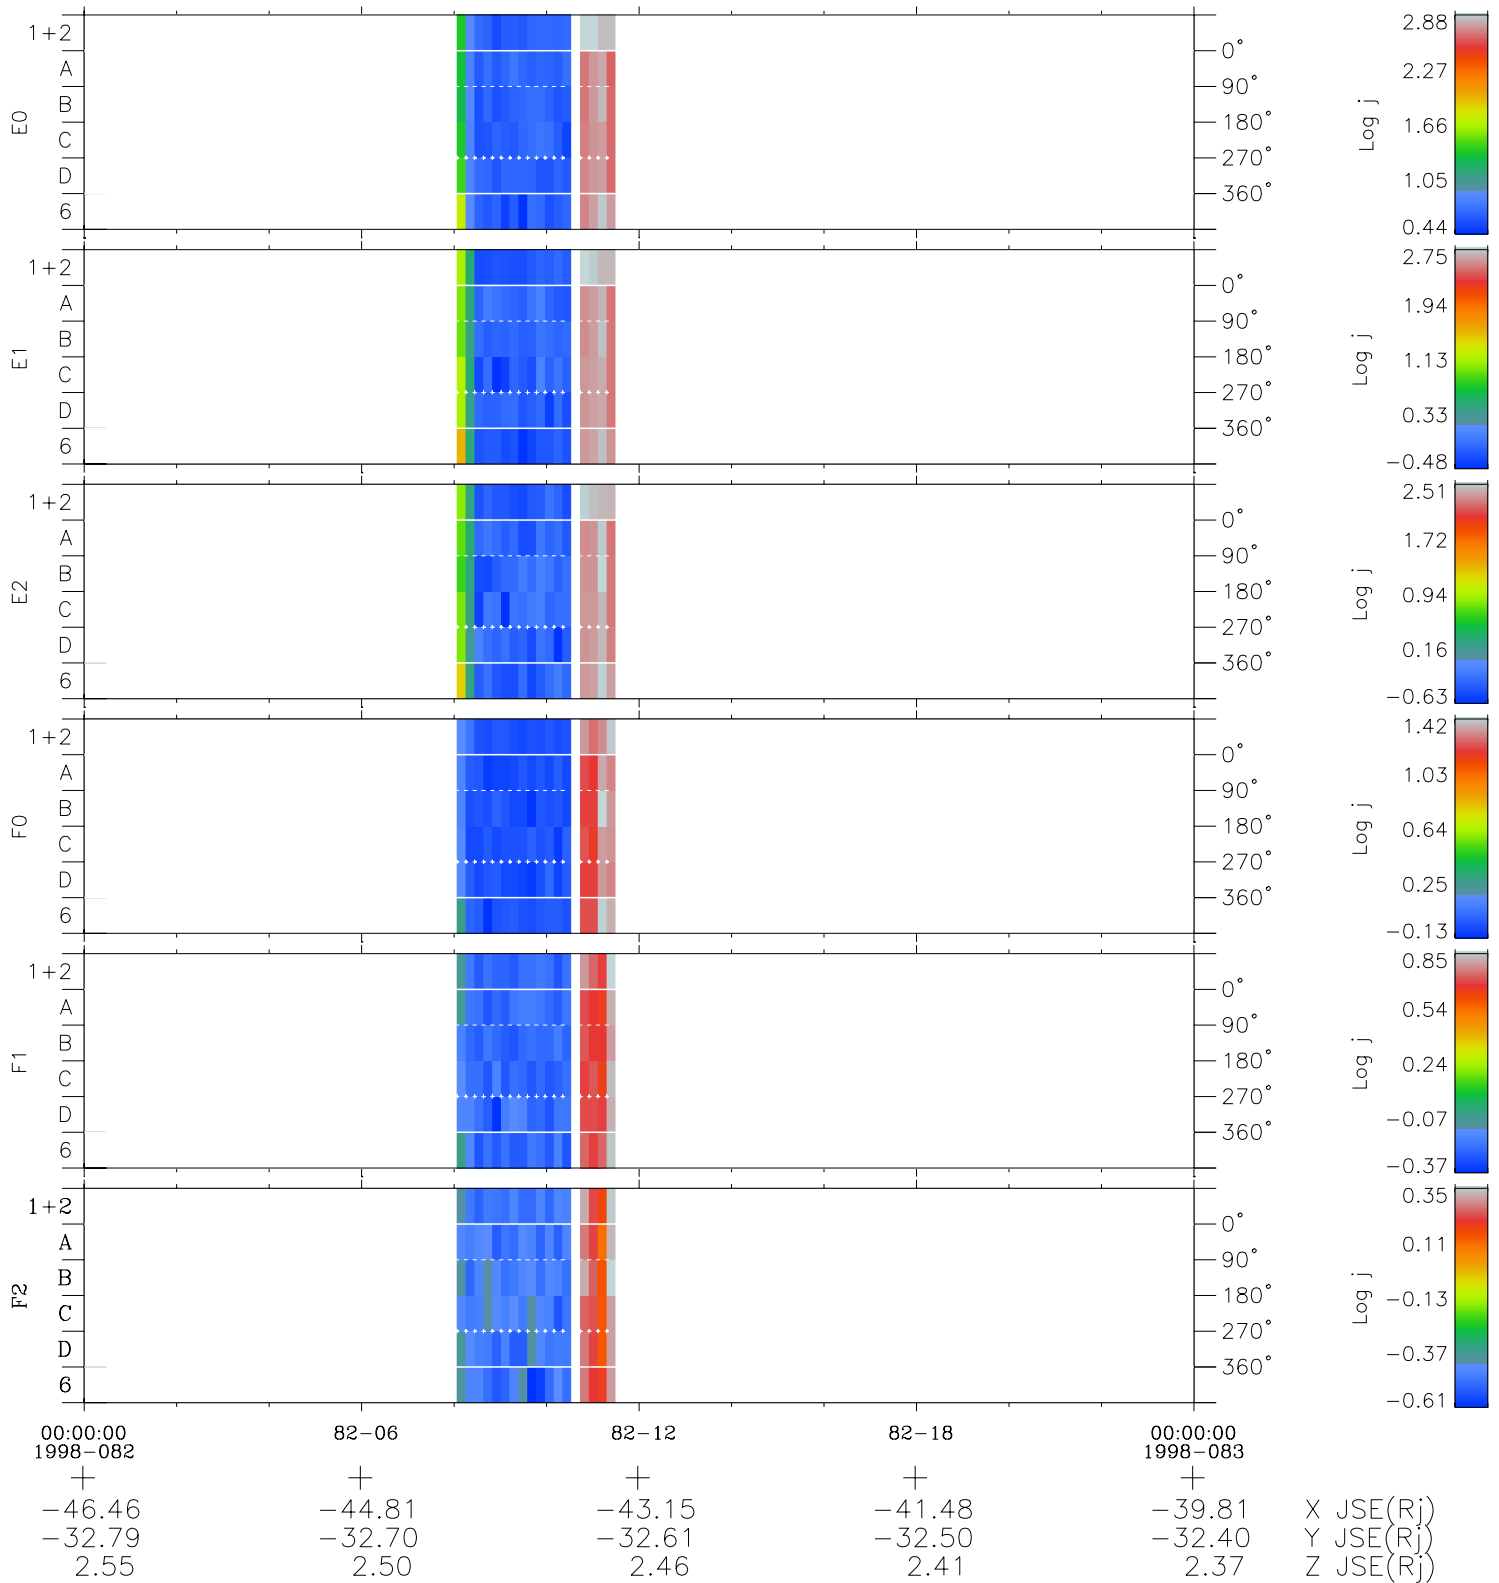

Galileo EPD Real Time Azimuth Anisotropies 98082

Software Version: RTAZIM_FLUX V 1.20
 Data Production: 06-03-00
 Plot Production: Sun Sep 16 09:16:03 2001
 Color File: wondr3
 Geofactor File: 1.1

- ◇ = Jupiter look direction
- = Corotation look direction