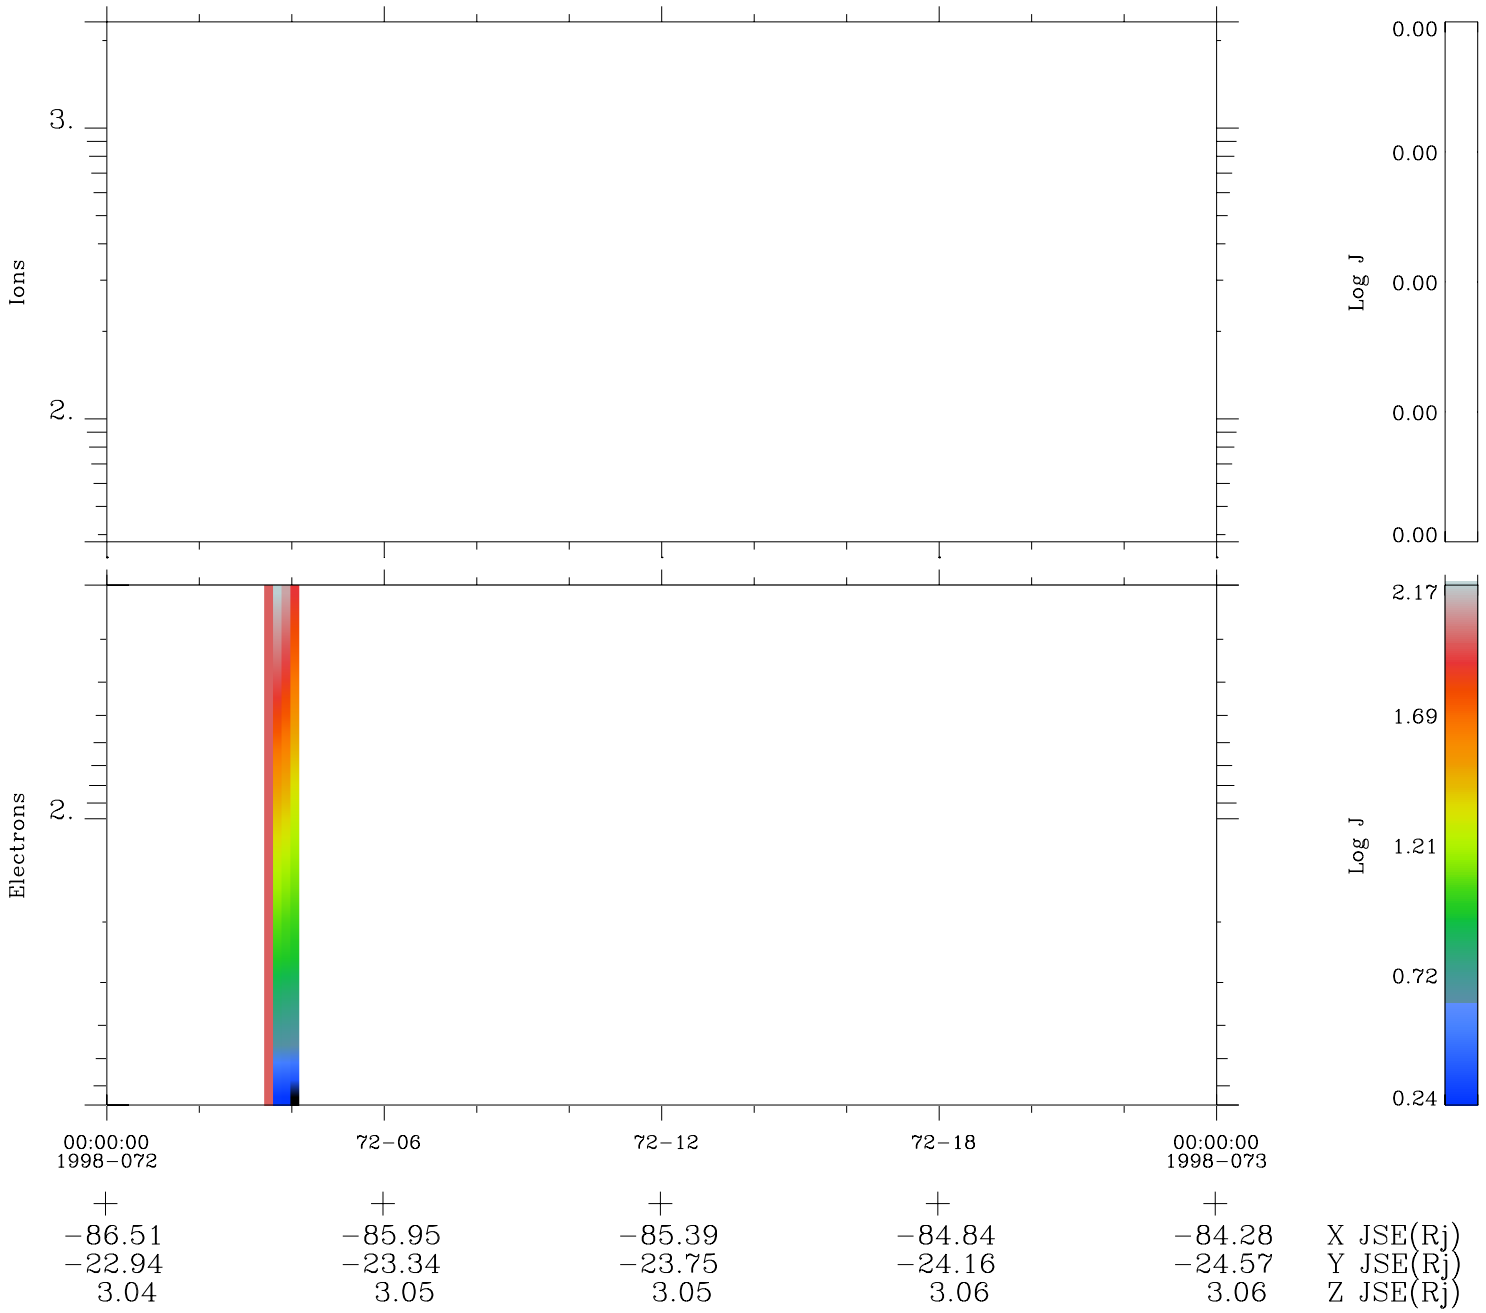

# Galileo EPD Real Time Omni Spectrum 98072

Software Version: RTSPEC\_OMNI V 1.20  
 Data Production: 06-03-00  
 Plot Production: Sun Sep 16 09:10:14 2001  
 Color File: wondr3  
 Geofactor File: 1.1

- ◇ = Jupiter look direction
- = Corotation look direction