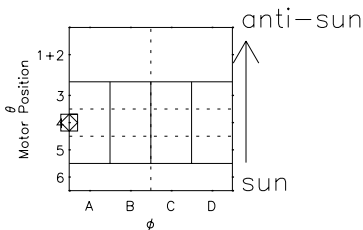

Galileo EPD Real Time R6 Electrons Spectra 98072

Software Version: RTSPEC_R6 V 1.20
 Data Production: 06-03-00
 Plot Production: Sun Sep 16 09:10:11 2001
 Color File: wondr3
 Geofactor File: 1.1

- ◇ = Jupiter look direction
- = Corotation look direction