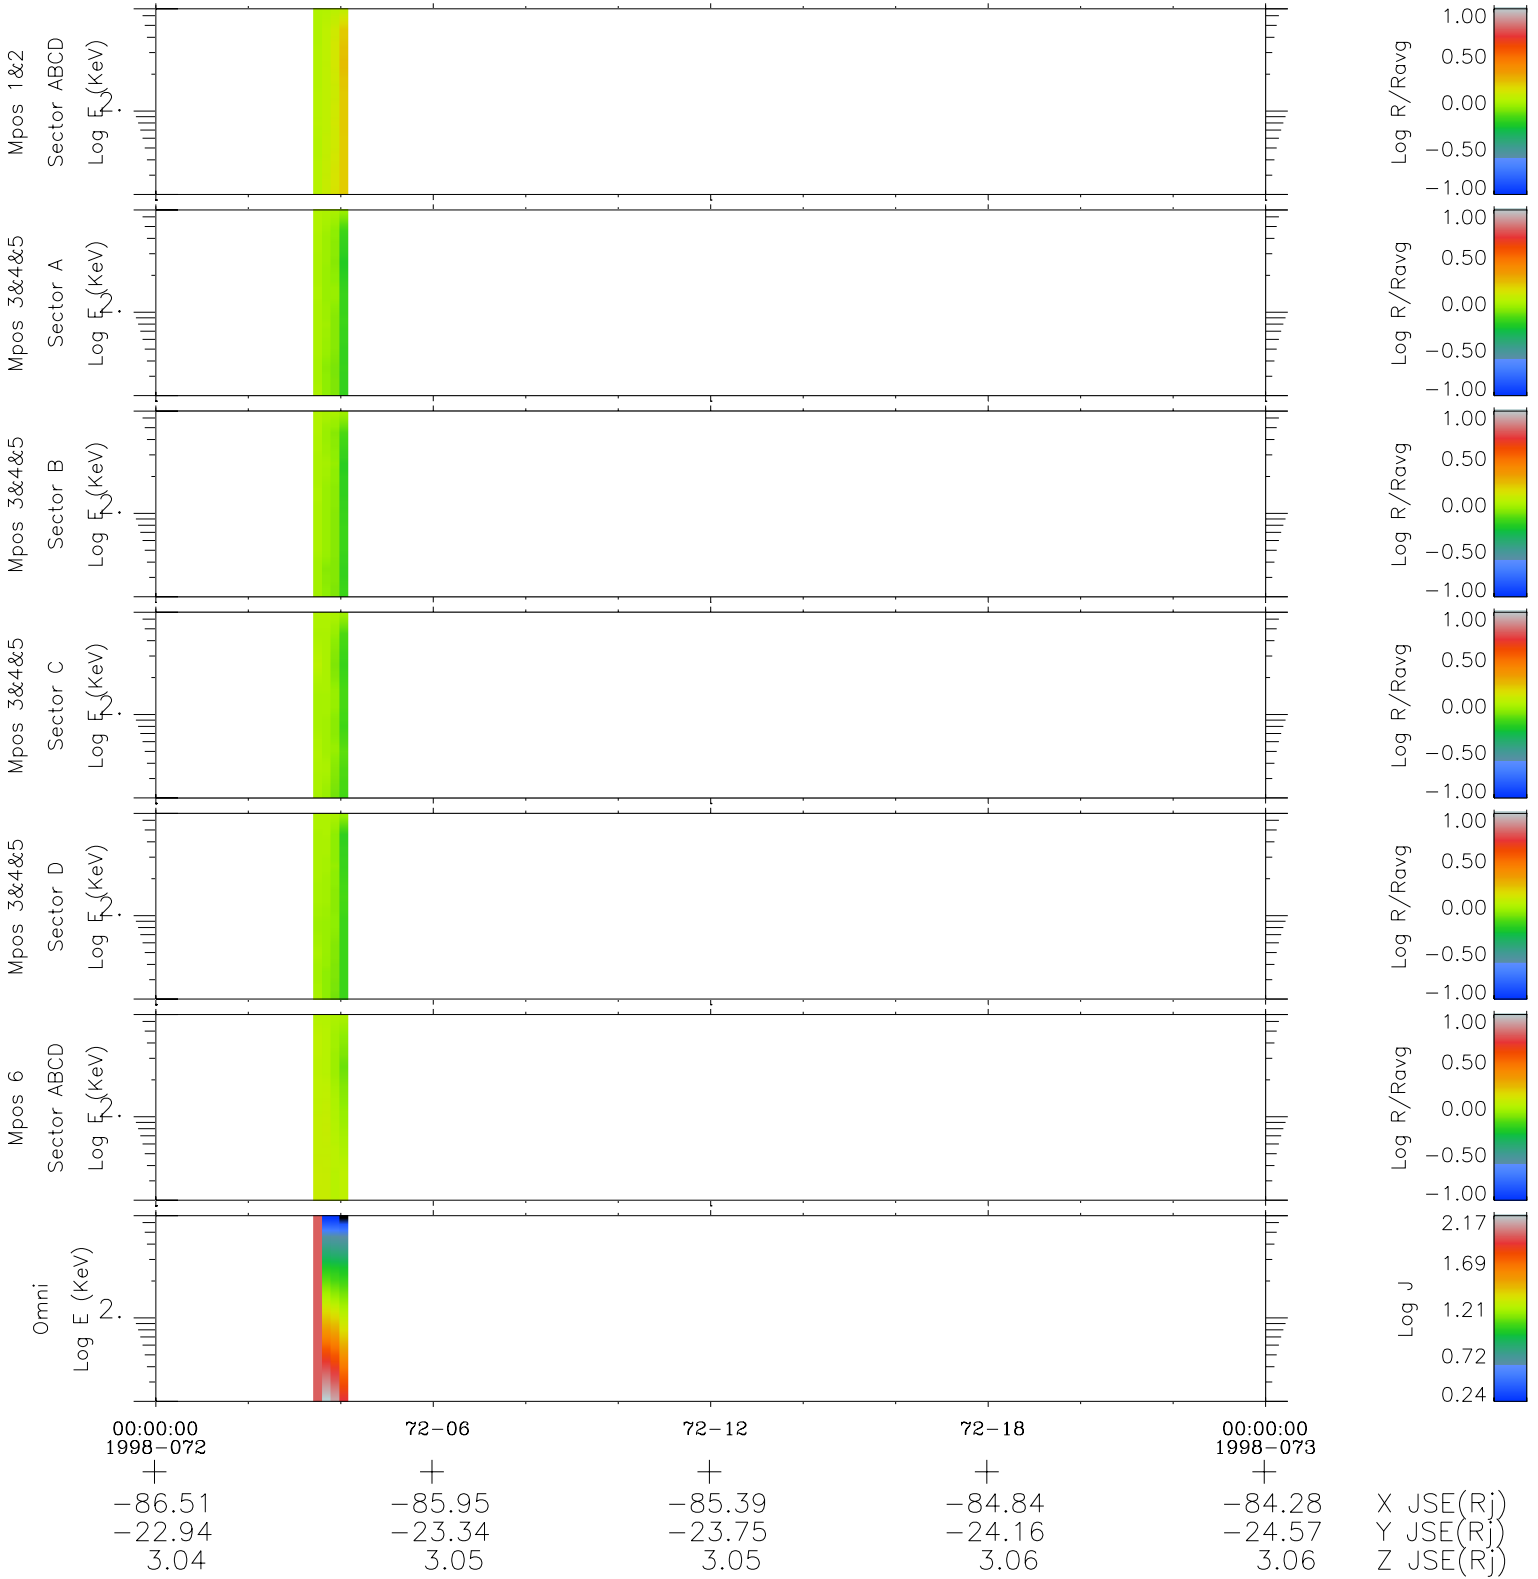

Galileo EPD Real Time R6 Electrons Spectra 98072

Software Version: RTSPEC_R6 V 1.20
 Data Production: 06-03-00
 Plot Production: Sun Sep 16 09:10:11 2001
 Color File: wondr3
 Geofactor File: 1.1

- ◇ = Jupiter look direction
- = Corotation look direction