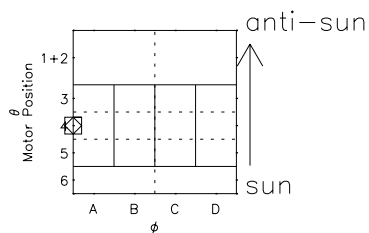

# Galileo EPD Real Time R6 Ions Spectra 98072

Software Version: RTSPEC\_R6 V 1.20  
 Data Production: 06-03-00  
 Plot Production: Sun Sep 16 09:10:08 2001  
 Color File: wondr3  
 Geofactor File: 1.1

- ◇ = Jupiter look direction
- = Corotation look direction