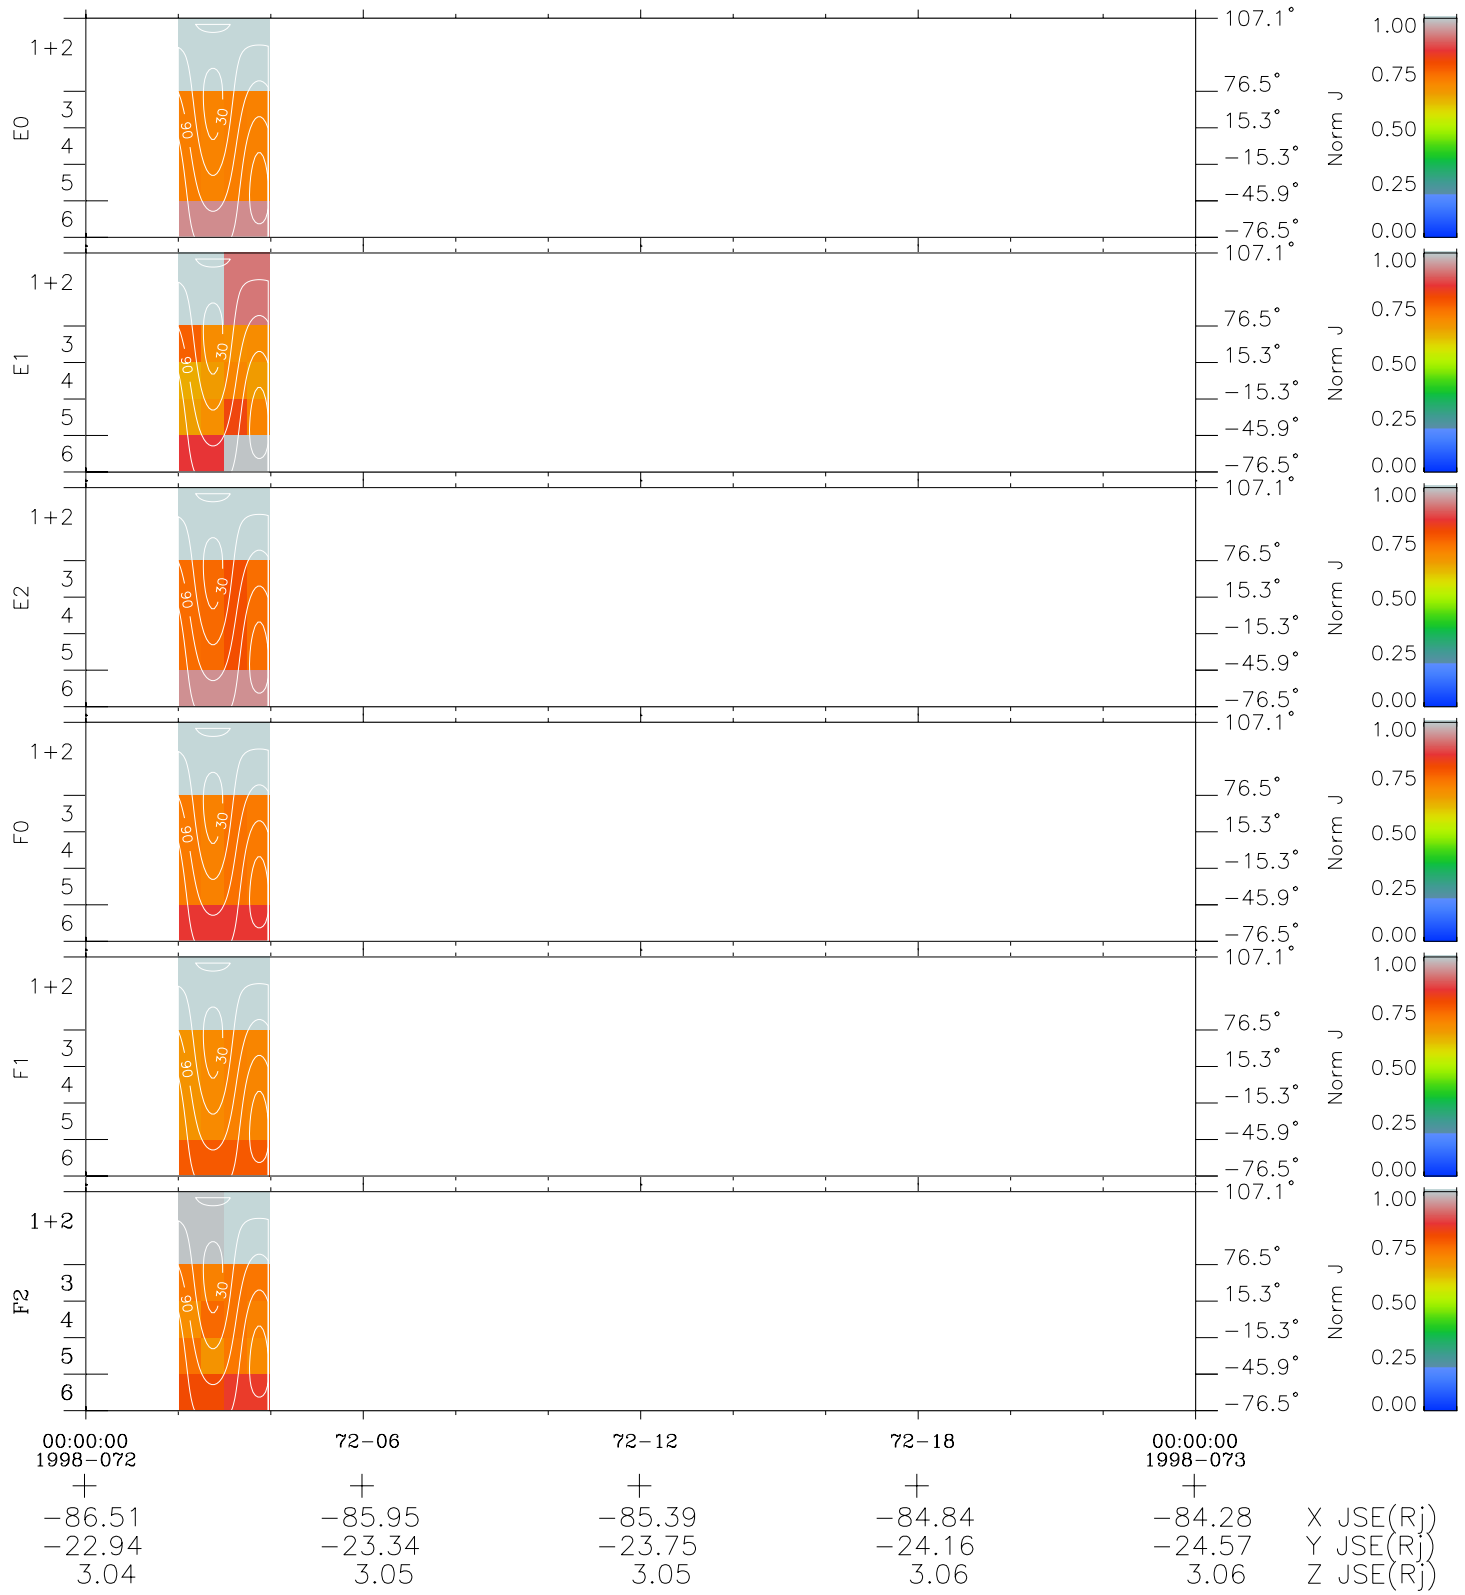

Galileo EPD Real Time All-Sky Anisotropies 98072

Software Version: RTSKY_NORM V 1.20
 Data Production: 06-03-00
 Plot Production: Sun Sep 16 09:10:25 2001
 Color File: wondr3
 Geofactor File: 1.1

- ◇ = Jupiter look direction
- = Corotation look direction