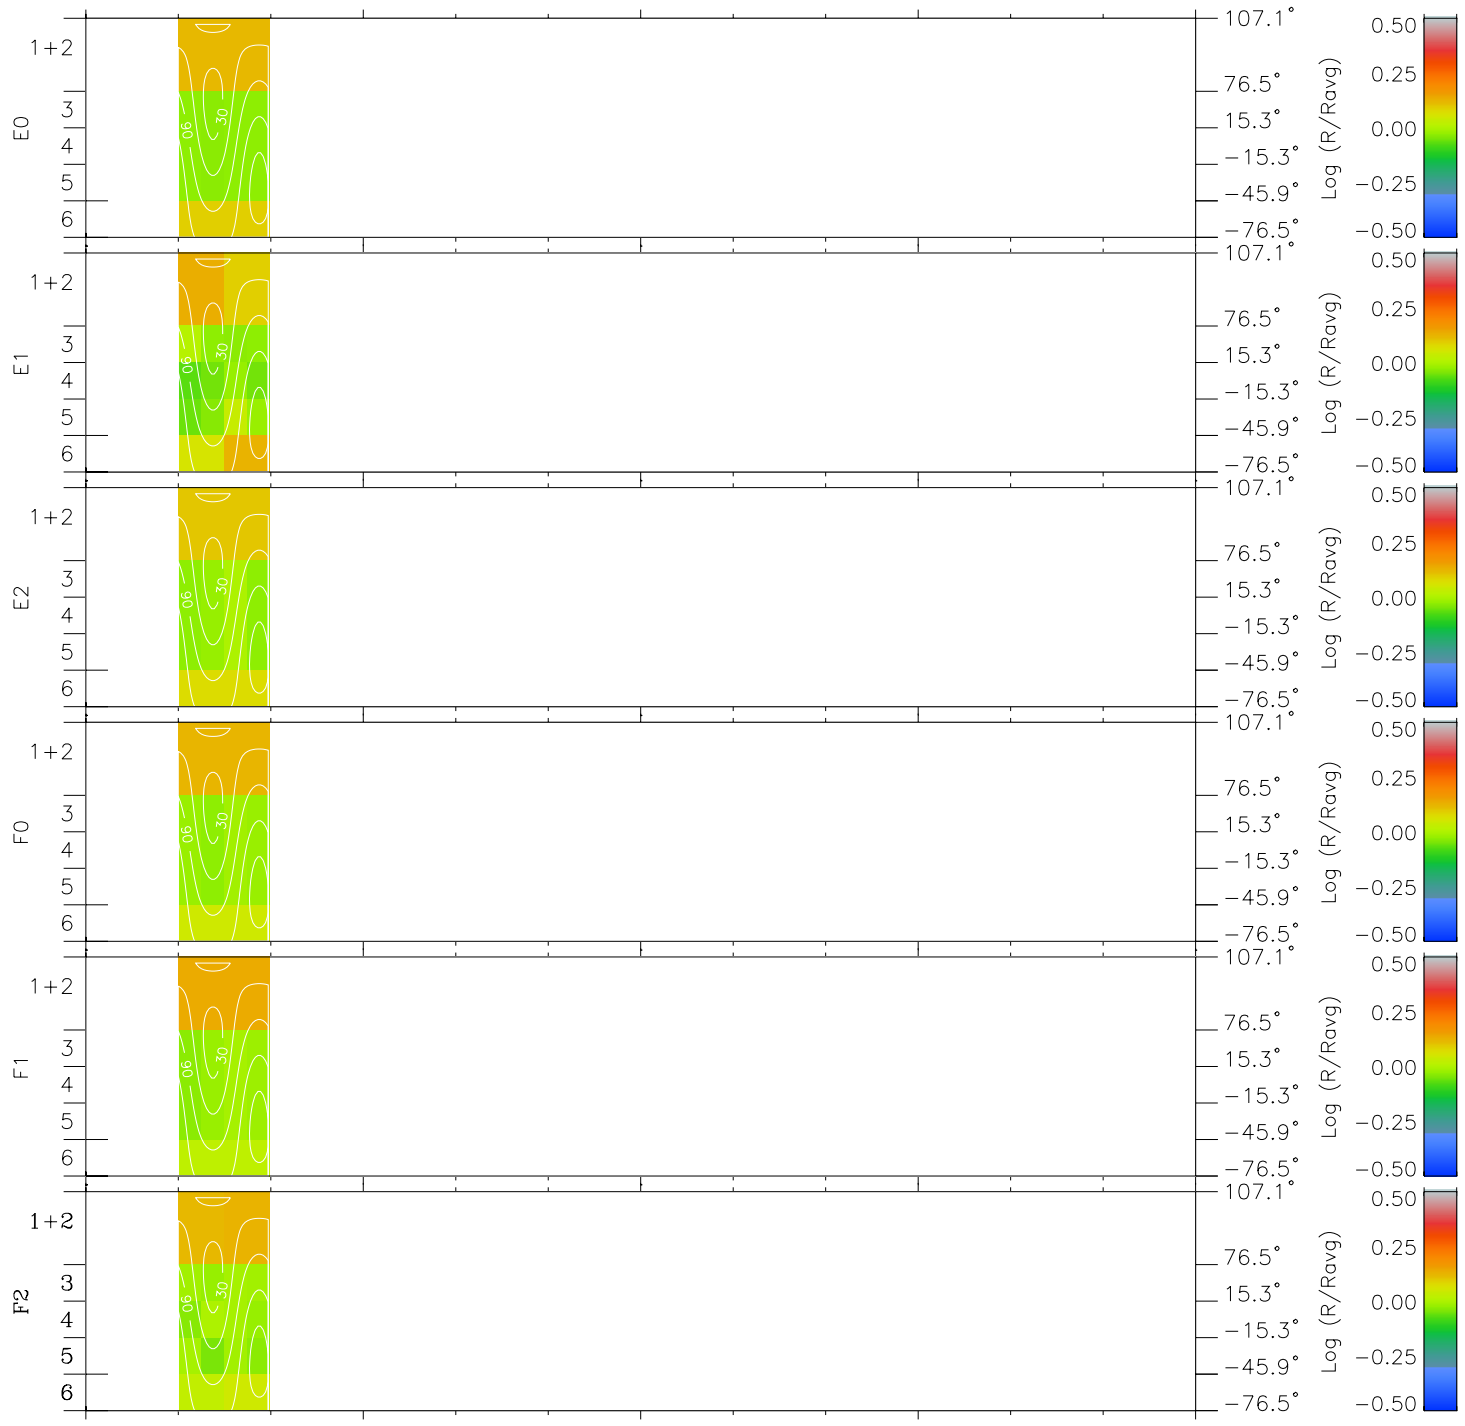

Galileo EPD Real Time All-Sky Anisotropies 98072

Software Version: RTSKY_MEAN V 1.20
 Data Production: 06-03-00
 Plot Production: Sun Sep 16 09:10:18 2001
 Color File: wondr3
 Geofactor File: 1.1

00:00:00 1998-072	72-06	72-12	72-18	00:00:00 1998-073	
+	+	+	+	+	X JSE(R _j)
-86.51	-85.95	-85.39	-84.84	-84.28	Y JSE(R _j)
-22.94	-23.34	-23.75	-24.16	-24.57	Z JSE(R _j)
3.04	3.05	3.05	3.06	3.06	

- ◇ = Jupiter look direction
- = Corotation look direction