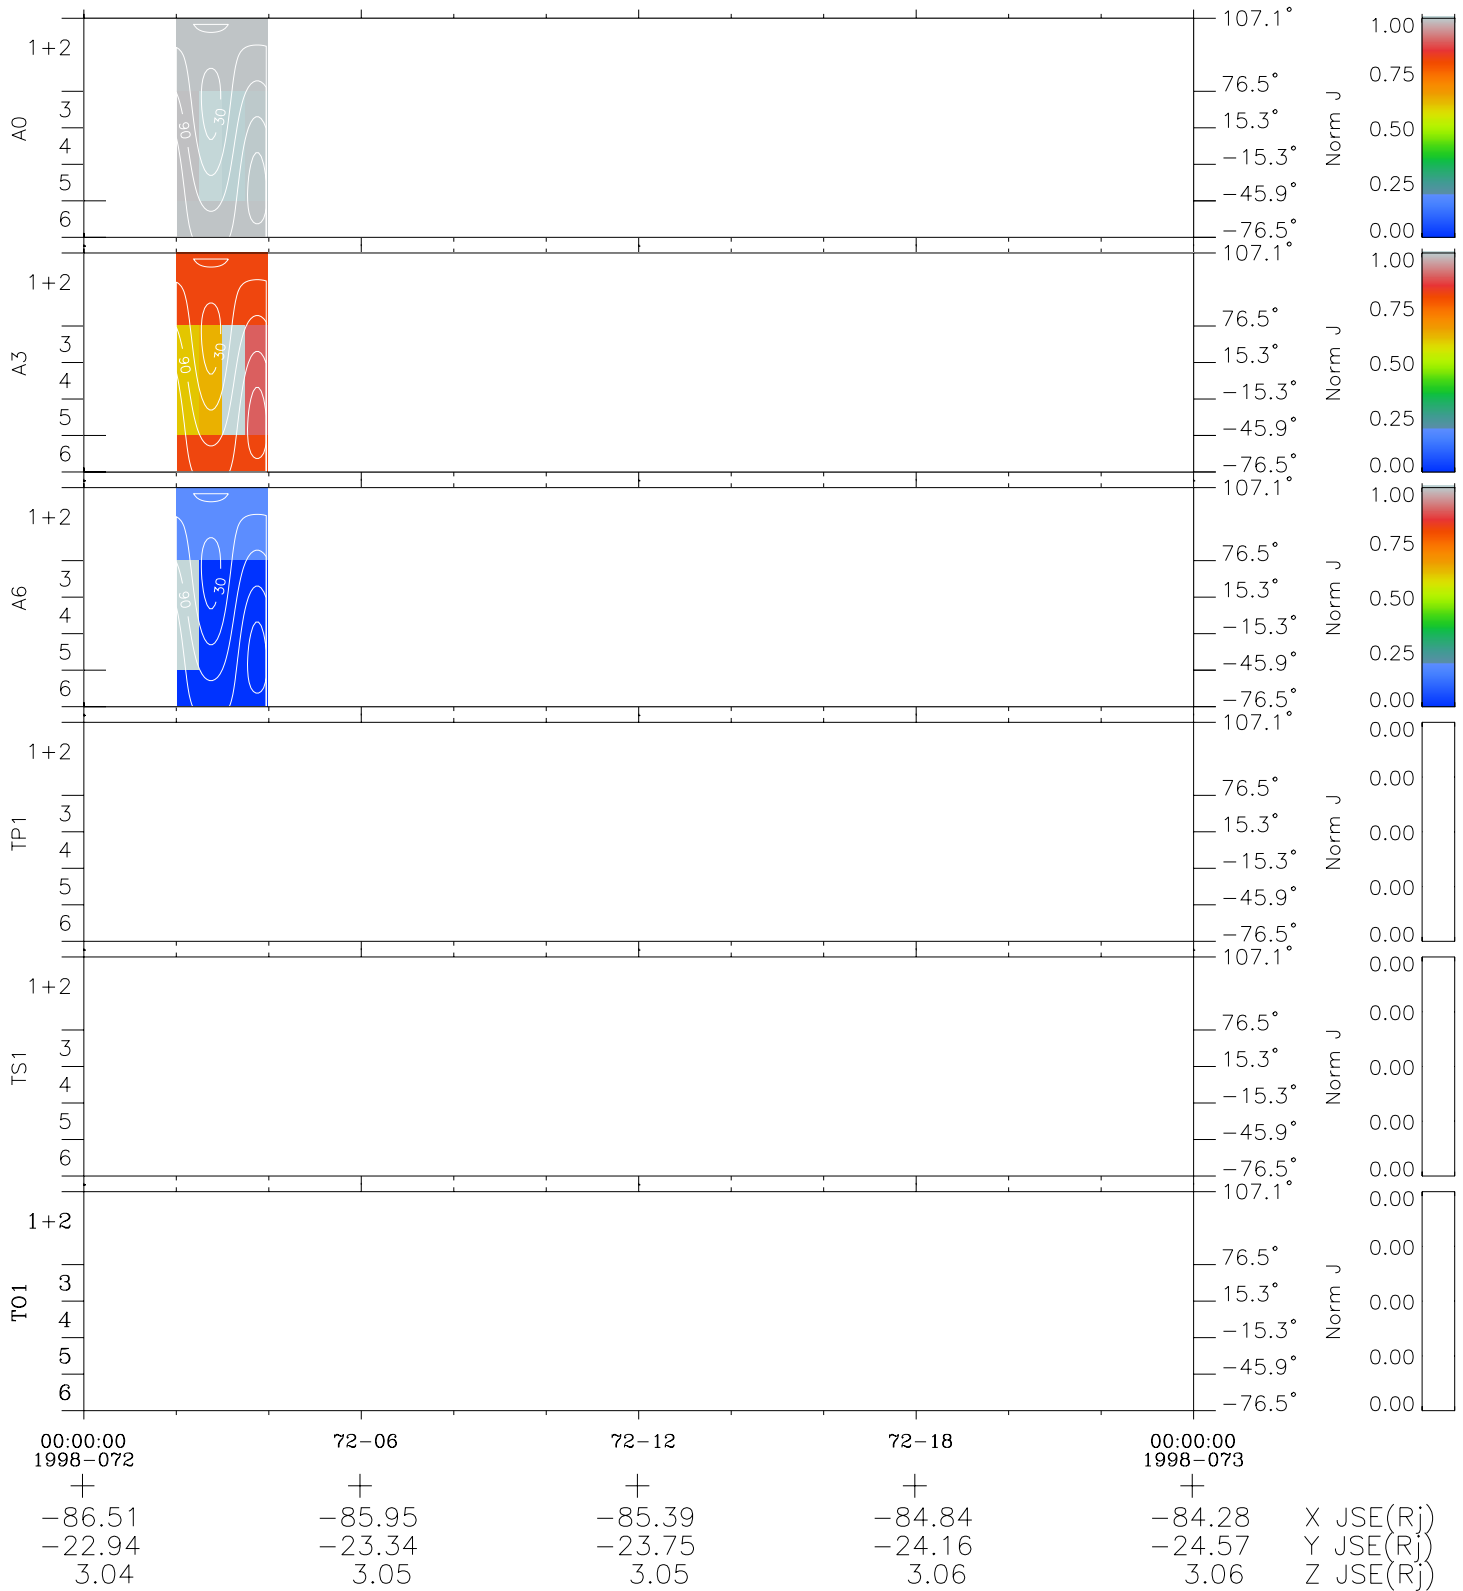

Galileo EPD Real Time All-Sky Anisotropies 98072

Software Version: RTSKY_NORM V 1.20
Data Production: 06-03-00
Plot Production: Sun Sep 16 09:10:23 2001
Color File: wondr3
Geofactor File: 1.1

- ◇ = Jupiter look direction
- = Corotation look direction