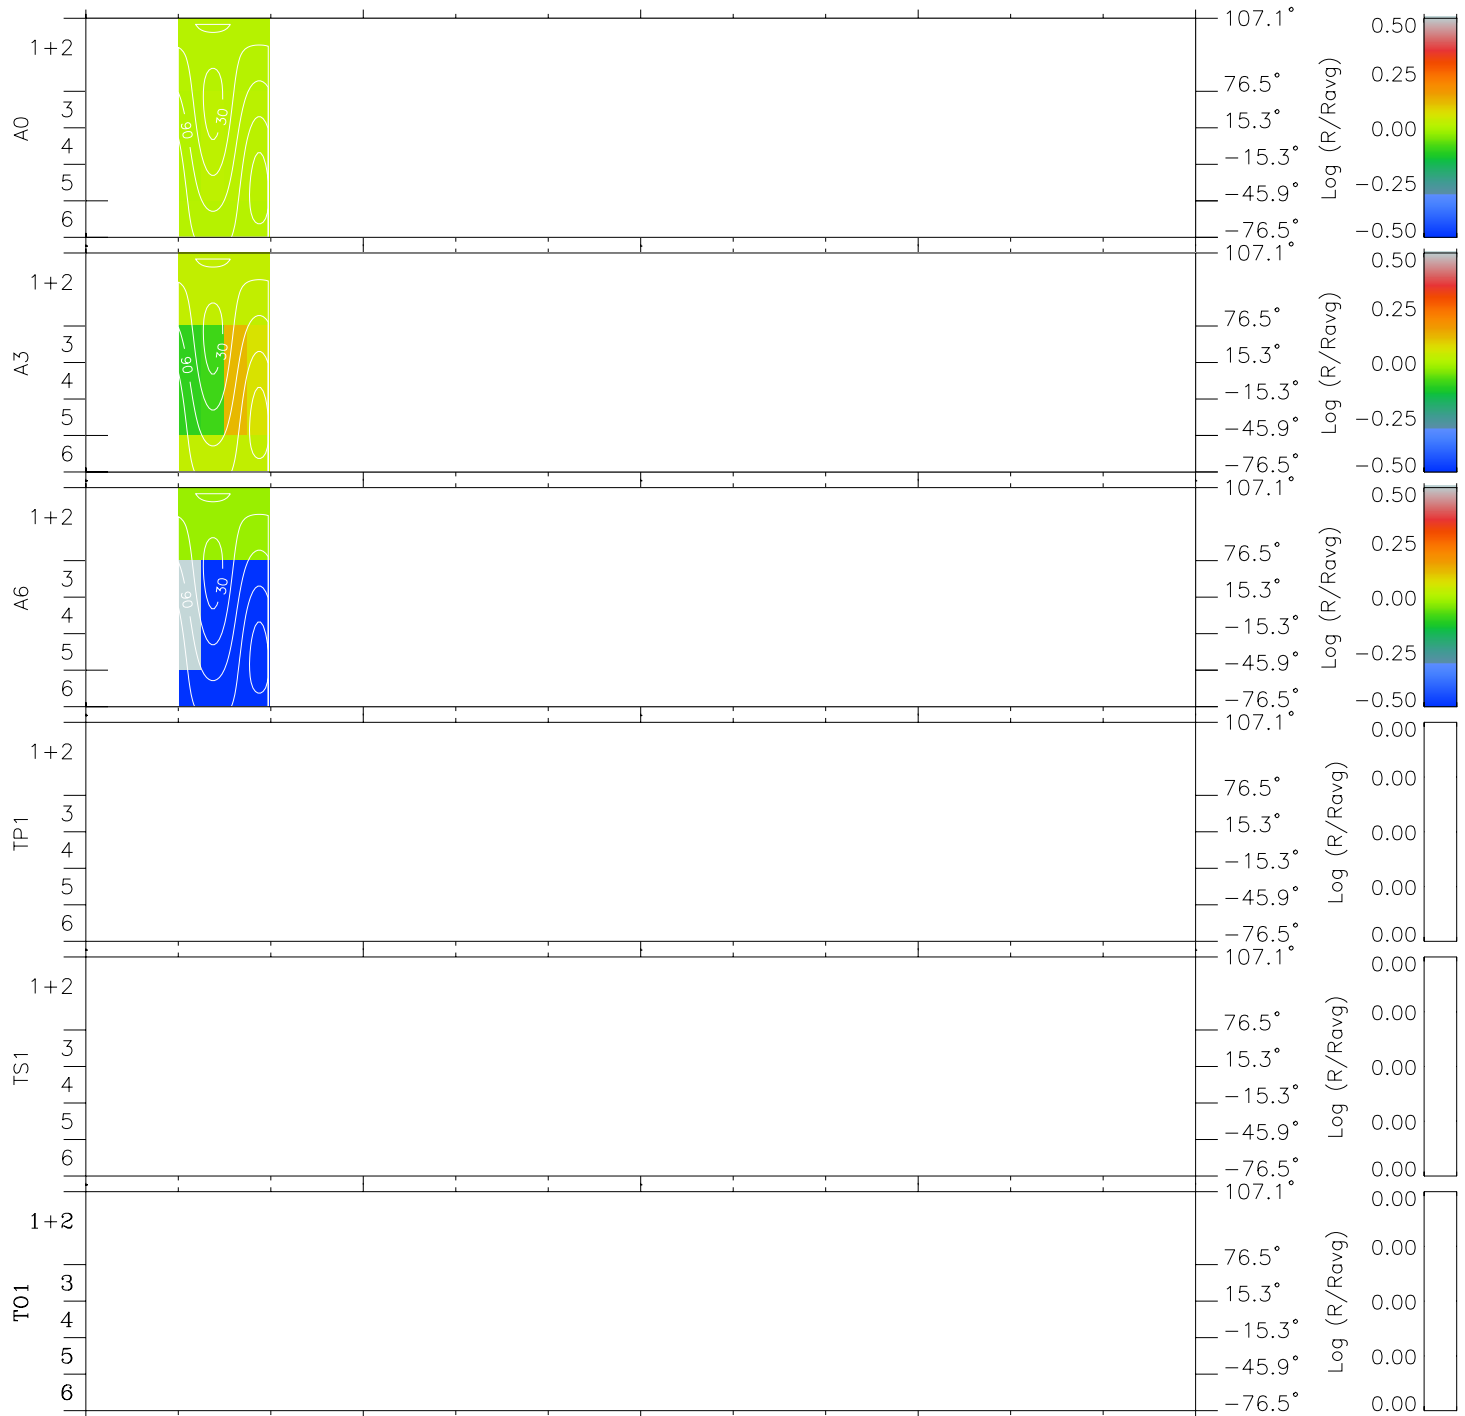

Galileo EPD Real Time All-Sky Anisotropies 98072

Software Version: RTSKY_MEAN V 1.20
 Data Production: 06-03-00
 Plot Production: Sun Sep 16 09:10:17 2001
 Color File: wondr3
 Geofactor File: 1.1

00:00:00 1998-072	72-06	72-12	72-18	00:00:00 1998-073	
+	+	+	+	+	X JSE(R _j)
-86.51	-85.95	-85.39	-84.84	-84.28	Y JSE(R _j)
-22.94	-23.34	-23.75	-24.16	-24.57	Z JSE(R _j)
3.04	3.05	3.05	3.06	3.06	

- ◇ = Jupiter look direction
- = Corotation look direction