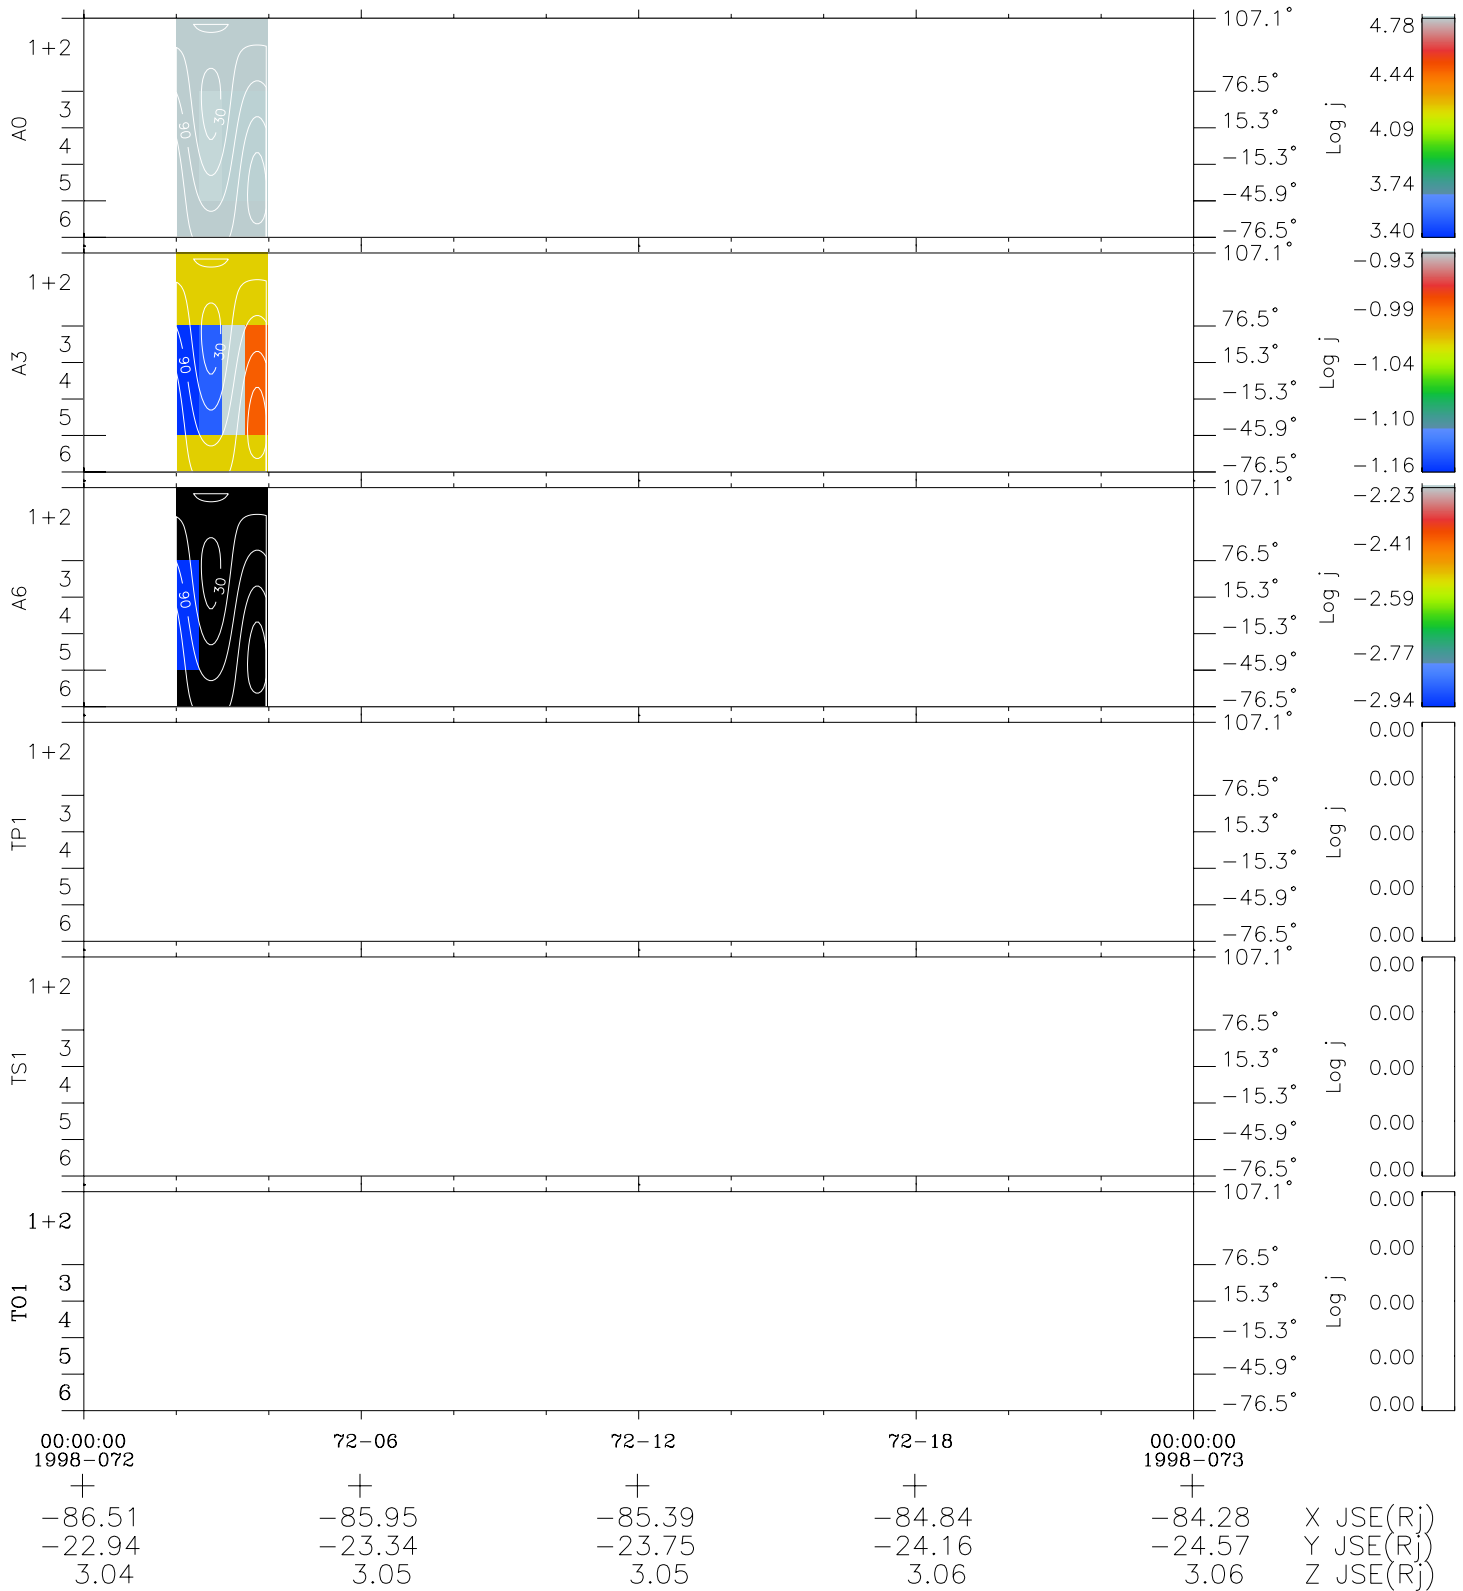

Galileo EPD Real Time All-Sky Anisotropies 98072

Software Version: RTSKY_FLUX V 1.20
 Data Production: 06-03-00
 Plot Production: Sun Sep 16 09:10:20 2001
 Color File: wondr3
 Geofactor File: 1.1

- ◇ = Jupiter look direction
- = Corotation look direction