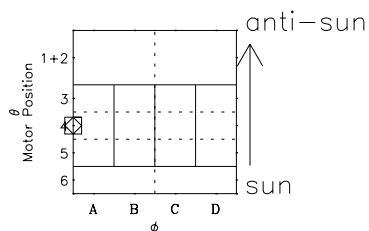

Galileo EPD Real-Time Omni 98072

Software Version: RTLINE_OMNI V 1.20
Data Production: 06-03-00
Plot Production: Sun Sep 16 09:10:49 2001

- ◇ = Jupiter look direction
- = Corotation look direction