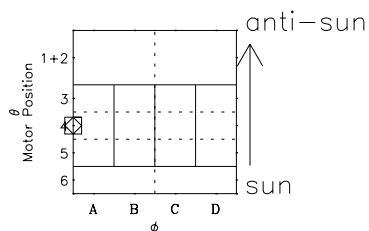

# Galileo EPD Real-Time Omni 98072

Software Version: RTLINE\_OMNI V 1.20  
Data Production: 06-03-00  
Plot Production: Sun Sep 16 09:10:48 2001

- ◇ = Jupiter look direction
- = Corotation look direction