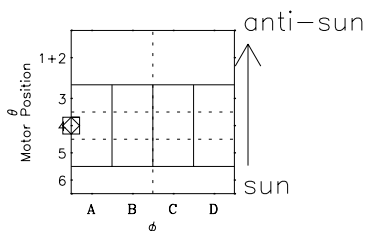

Galileo EPD Real-Time Six-Sector 98072

Software Version: RTLINE_R6 V 1.20
Data Production: 06-03-00
Plot Production: Sun Sep 16 09:10:51 2001

◇ = Jupiter look direction
□ = Corotation look direction