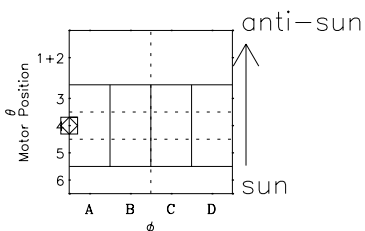

# Galileo EPD Real-Time Six-Sector 98072

Software Version: RTLINE\_R6 V 1.20  
Data Production: 06-03-00  
Plot Production: Sun Sep 16 09:10:51 2001

◇ = Jupiter look direction  
□ = Corotation look direction