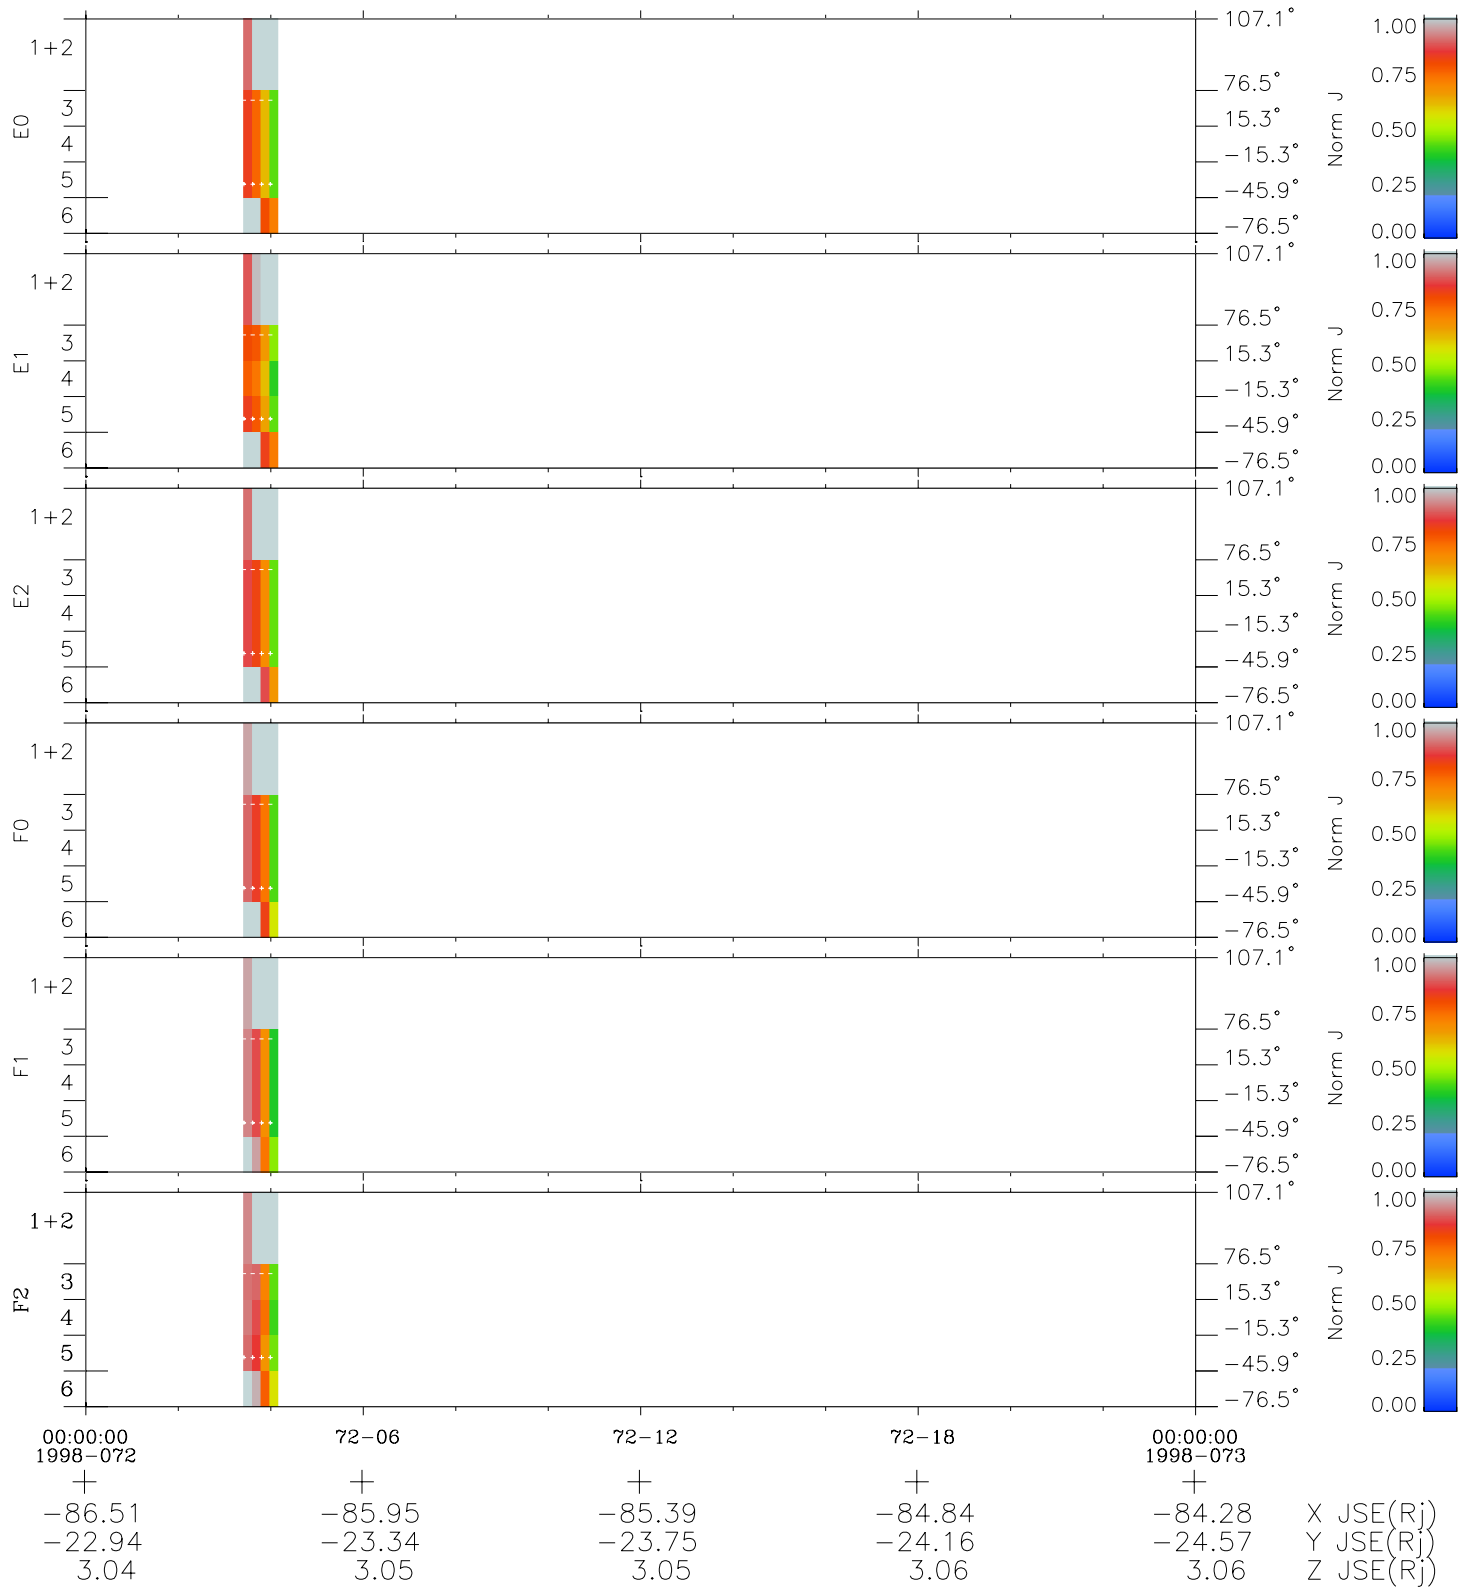

Galileo EPD Real Elevation Anisotropies 98072

Software Version: RTELEV_NORM V 1.20
 Data Production: 06-03-00
 Plot Production: Sun Sep 16 09:10:35 2001
 Color File: wondr3
 Geofactor File: 1.1

- ◇ = Jupiter look direction
- = Corotation look direction