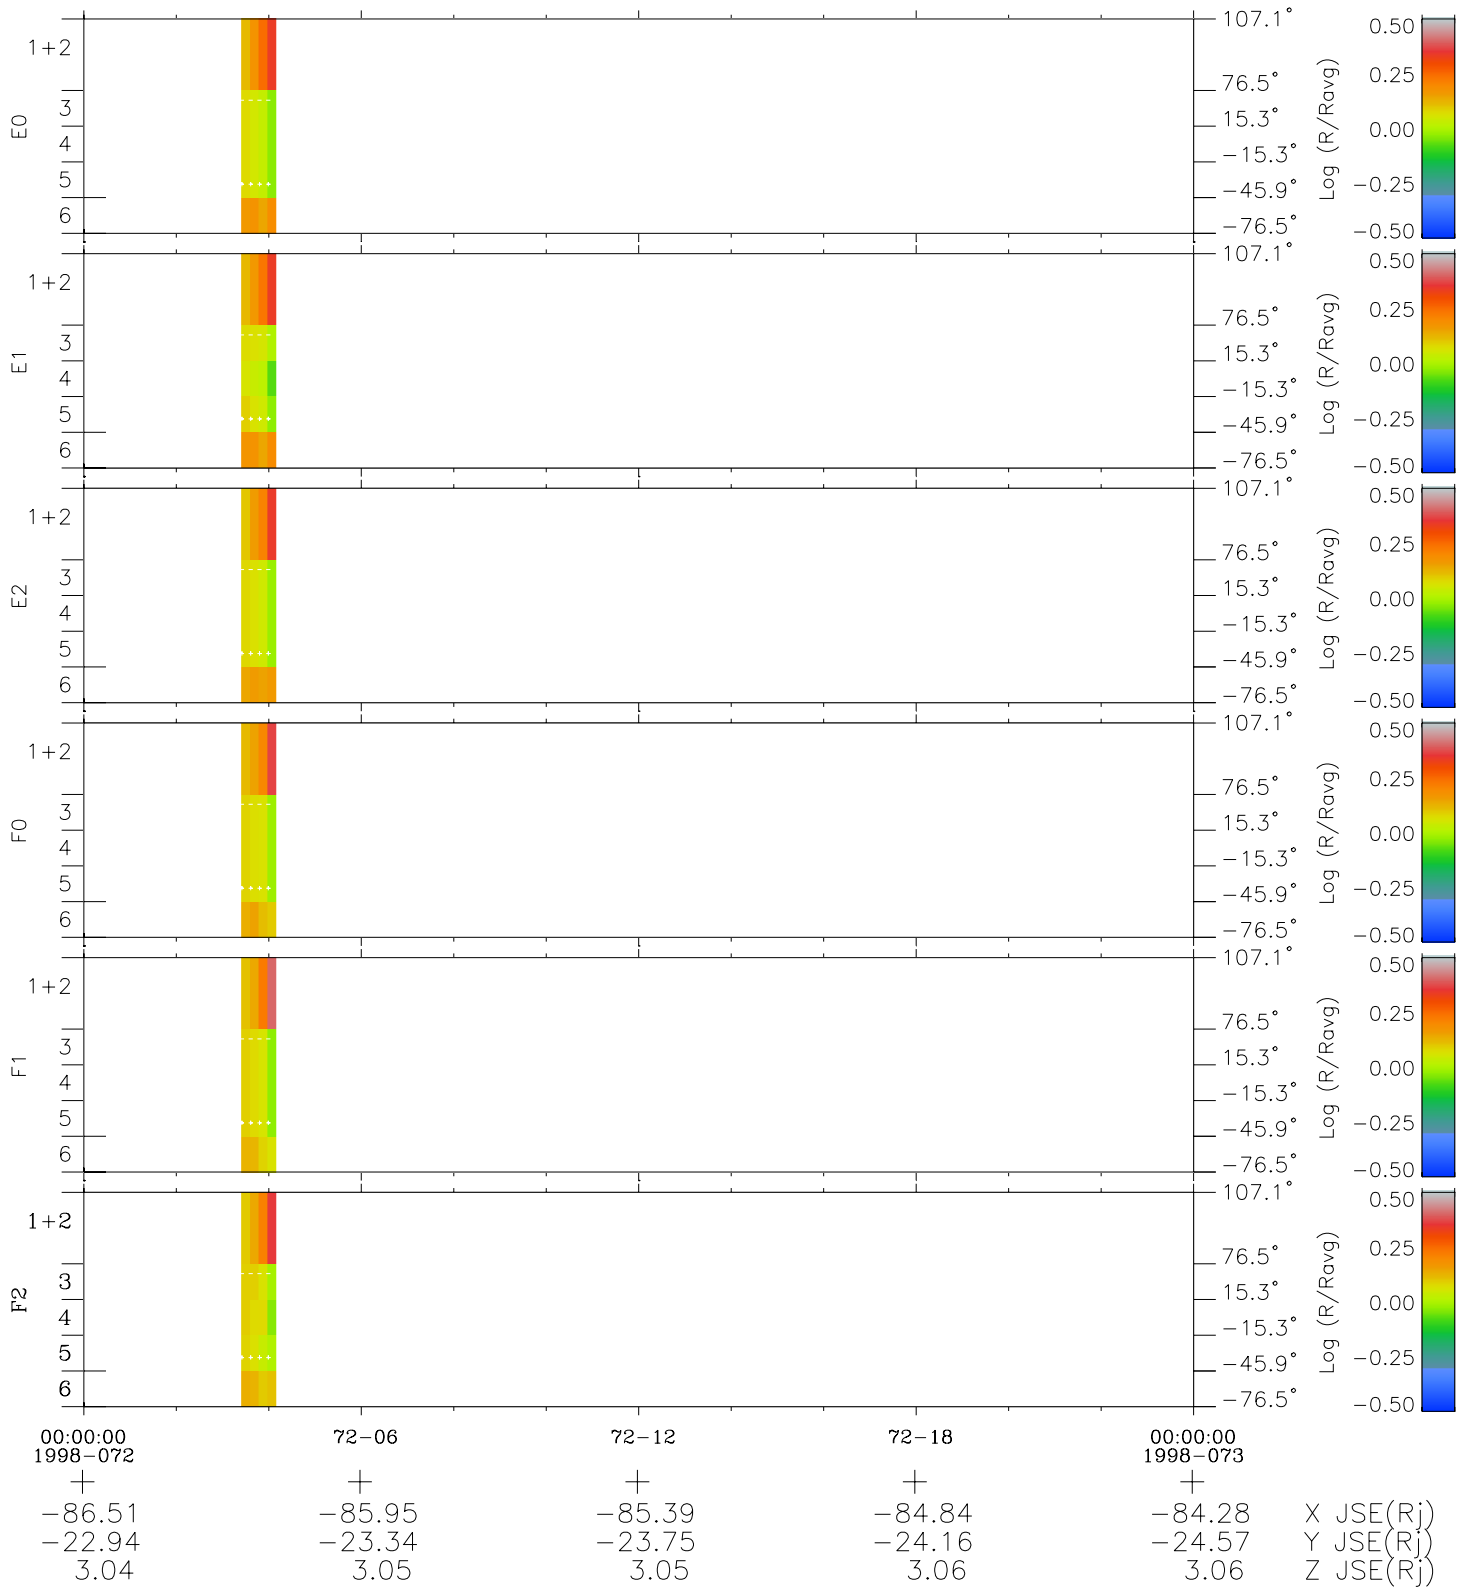

Galileo EPD Real Elevation Anisotropies 98072

Software Version: RTELEV_MEAN V 1.20
 Data Production: 06-03-00
 Plot Production: Sun Sep 16 09:10:29 2001
 Color File: wondr3
 Geofactor File: 1.1

- ◇ = Jupiter look direction
- = Corotation look direction