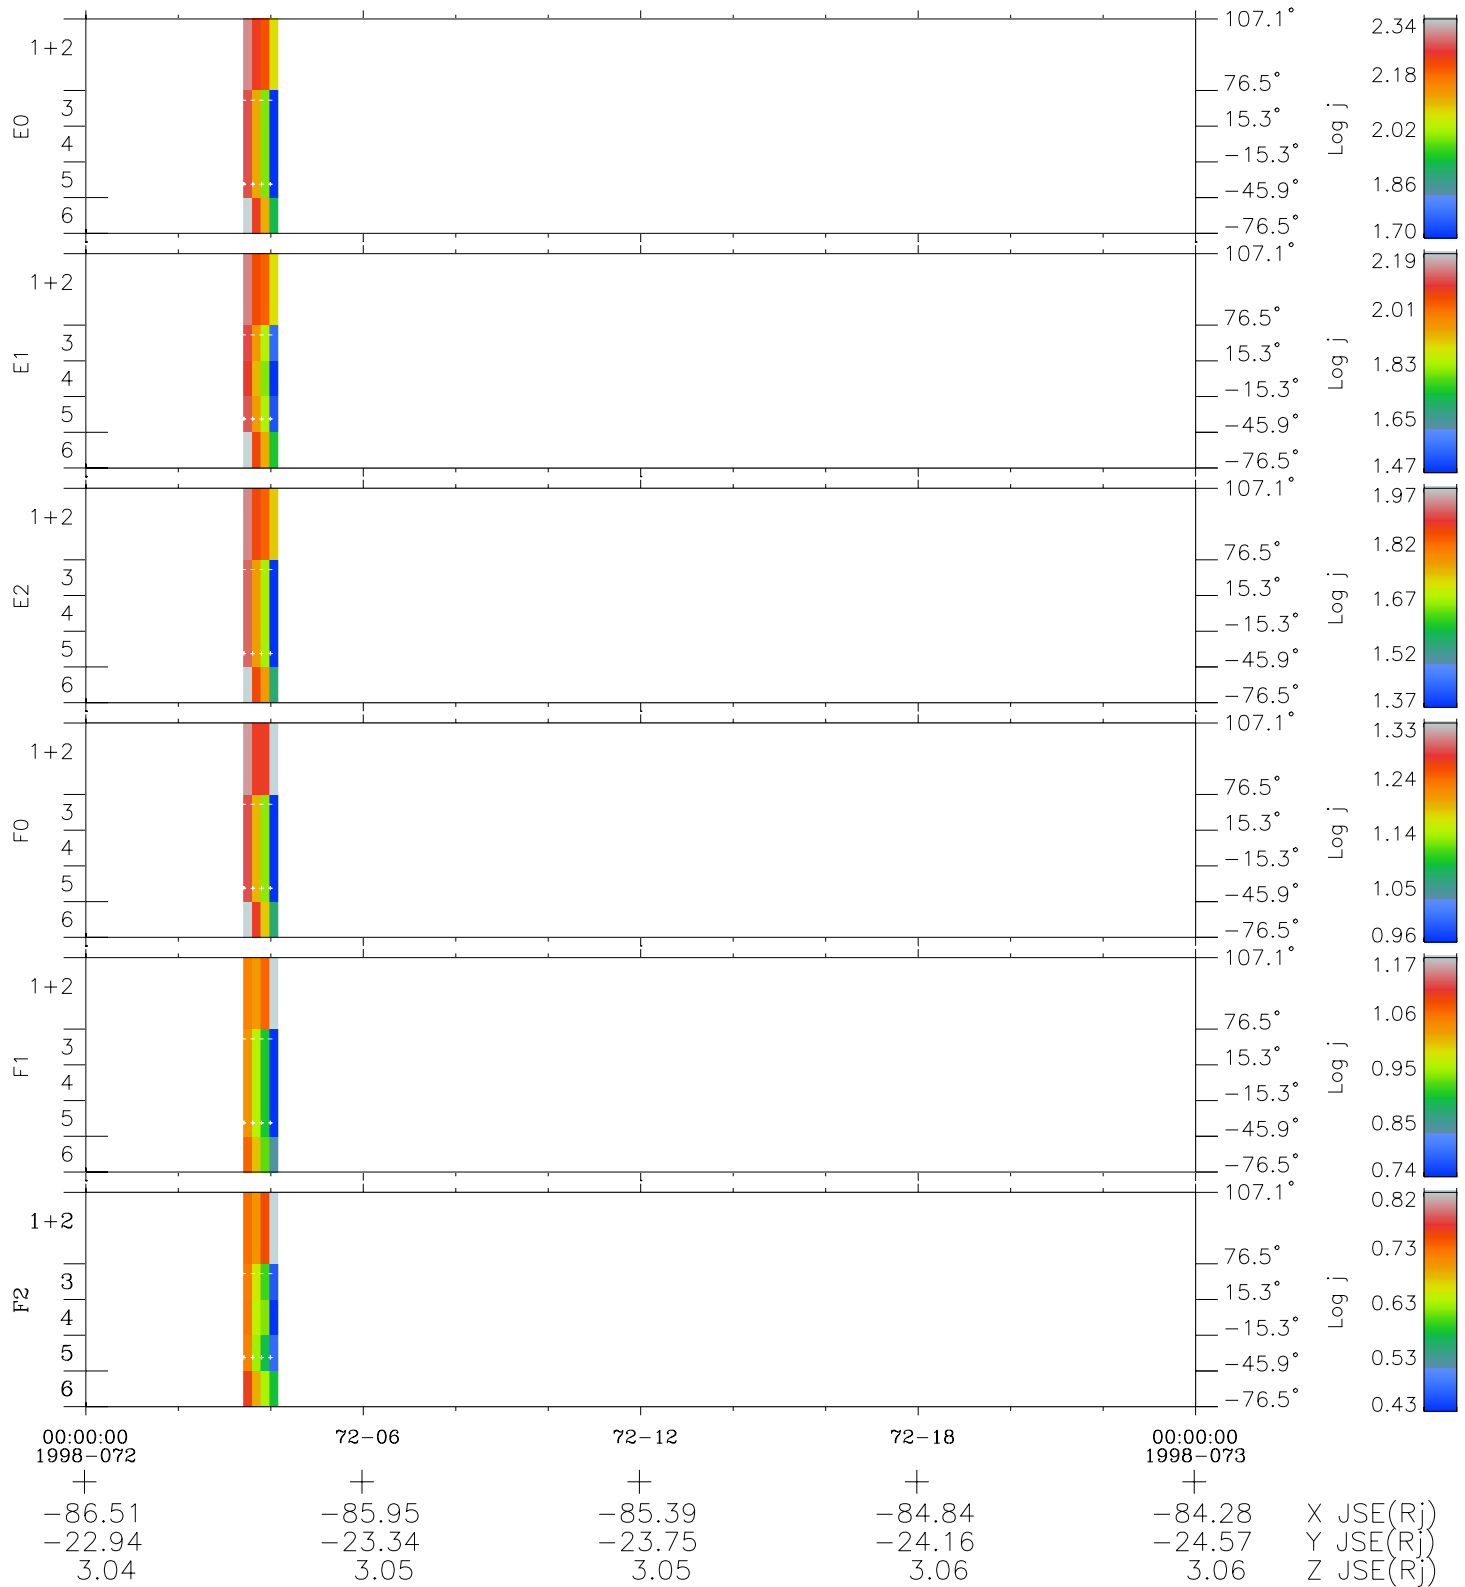

Galileo EPD Real Elevation Anisotropies 98072

Software Version: RTELEV_FLUX V 1.20
 Data Production: 06-03-00
 Plot Production: Sun Sep 16 09:10:32 2001
 Color File: wondr3
 Geofactor File: 1.1

- ◇ = Jupiter look direction
- = Corotation look direction