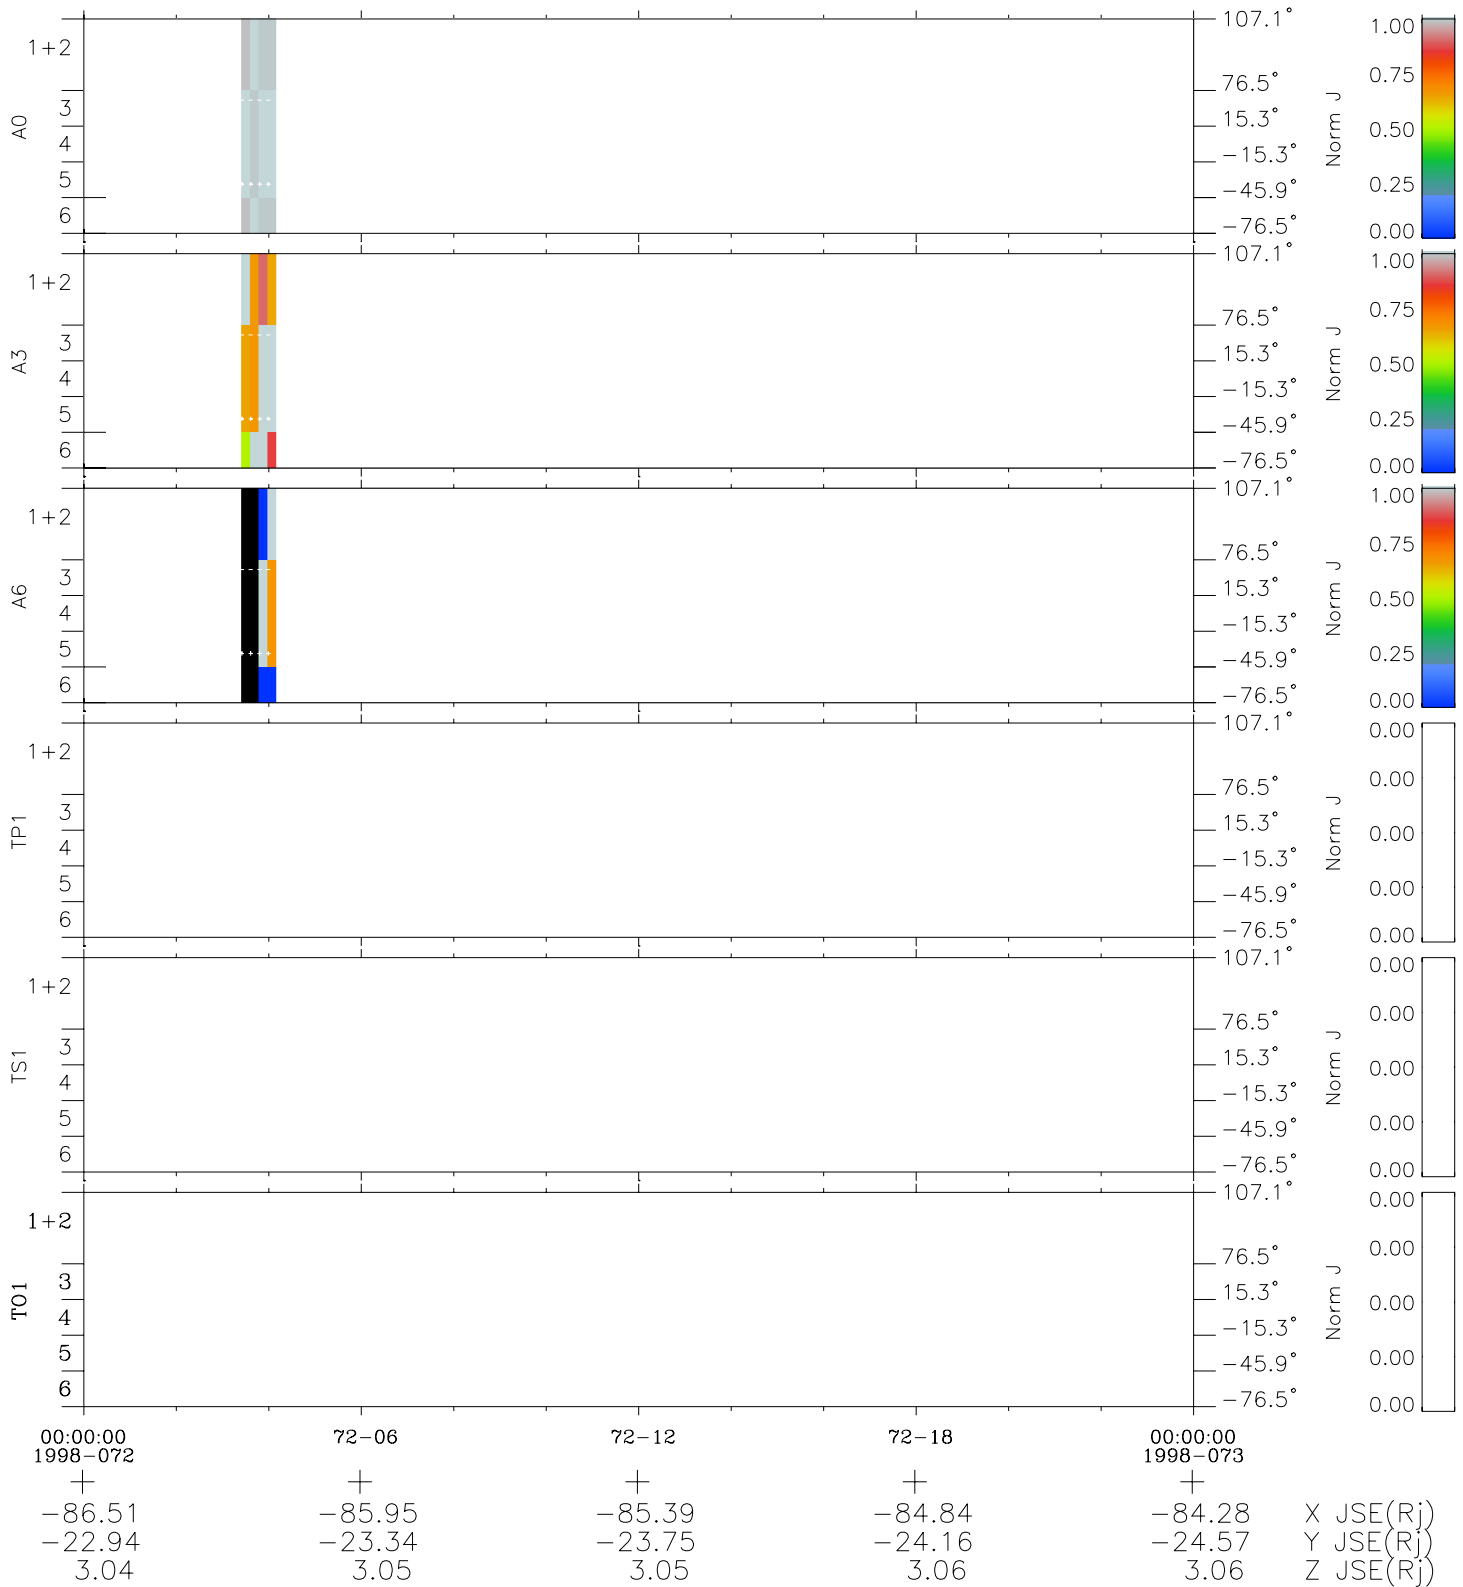

Galileo EPD Real Elevation Anisotropies 98072

Software Version: RTELEV_NORM V 1.20
 Data Production: 06-03-00
 Plot Production: Sun Sep 16 09:10:34 2001
 Color File: wondr3
 Geofactor File: 1.1

- ◇ = Jupiter look direction
- = Corotation look direction