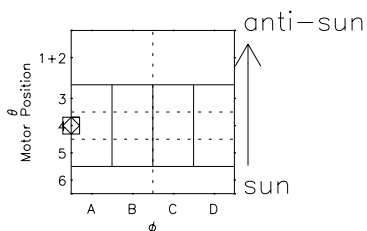

Galileo EPD Real Elevation Anisotropies 98072

Software Version: RTELEV_NORM V 1.20
 Data Production: 06-03-00
 Plot Production: Sun Sep 16 09:10:34 2001
 Color File: wondr3
 Geofactor File: 1.1

- ◇ = Jupiter look direction
- = Corotation look direction