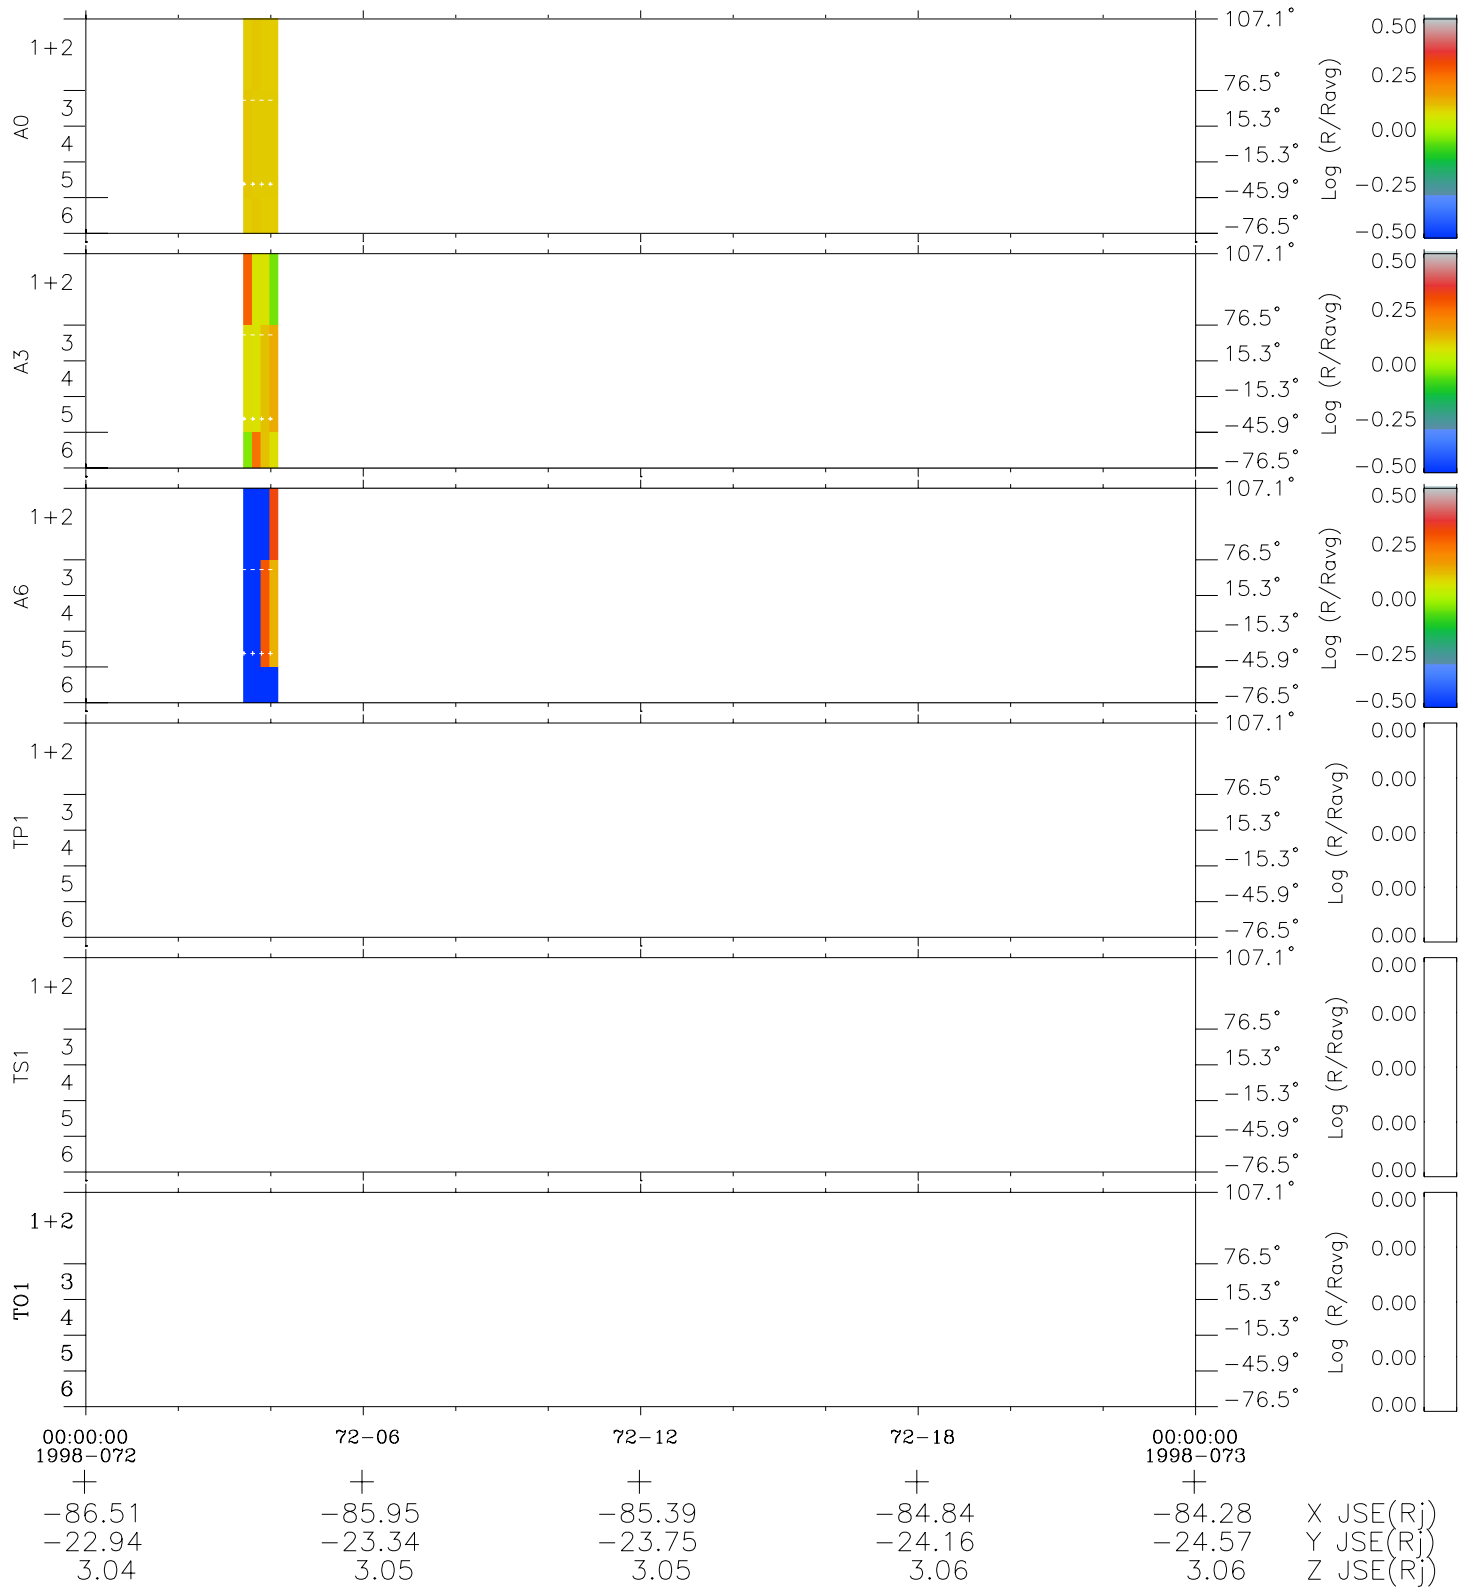

# Galileo EPD Real Elevation Anisotropies 98072

Software Version: RTELEV\_MEAN V 1.20  
 Data Production: 06-03-00  
 Plot Production: Sun Sep 16 09:10:27 2001  
 Color File: wondr3  
 Geofactor File: 1.1

- ◇ = Jupiter look direction
- = Corotation look direction