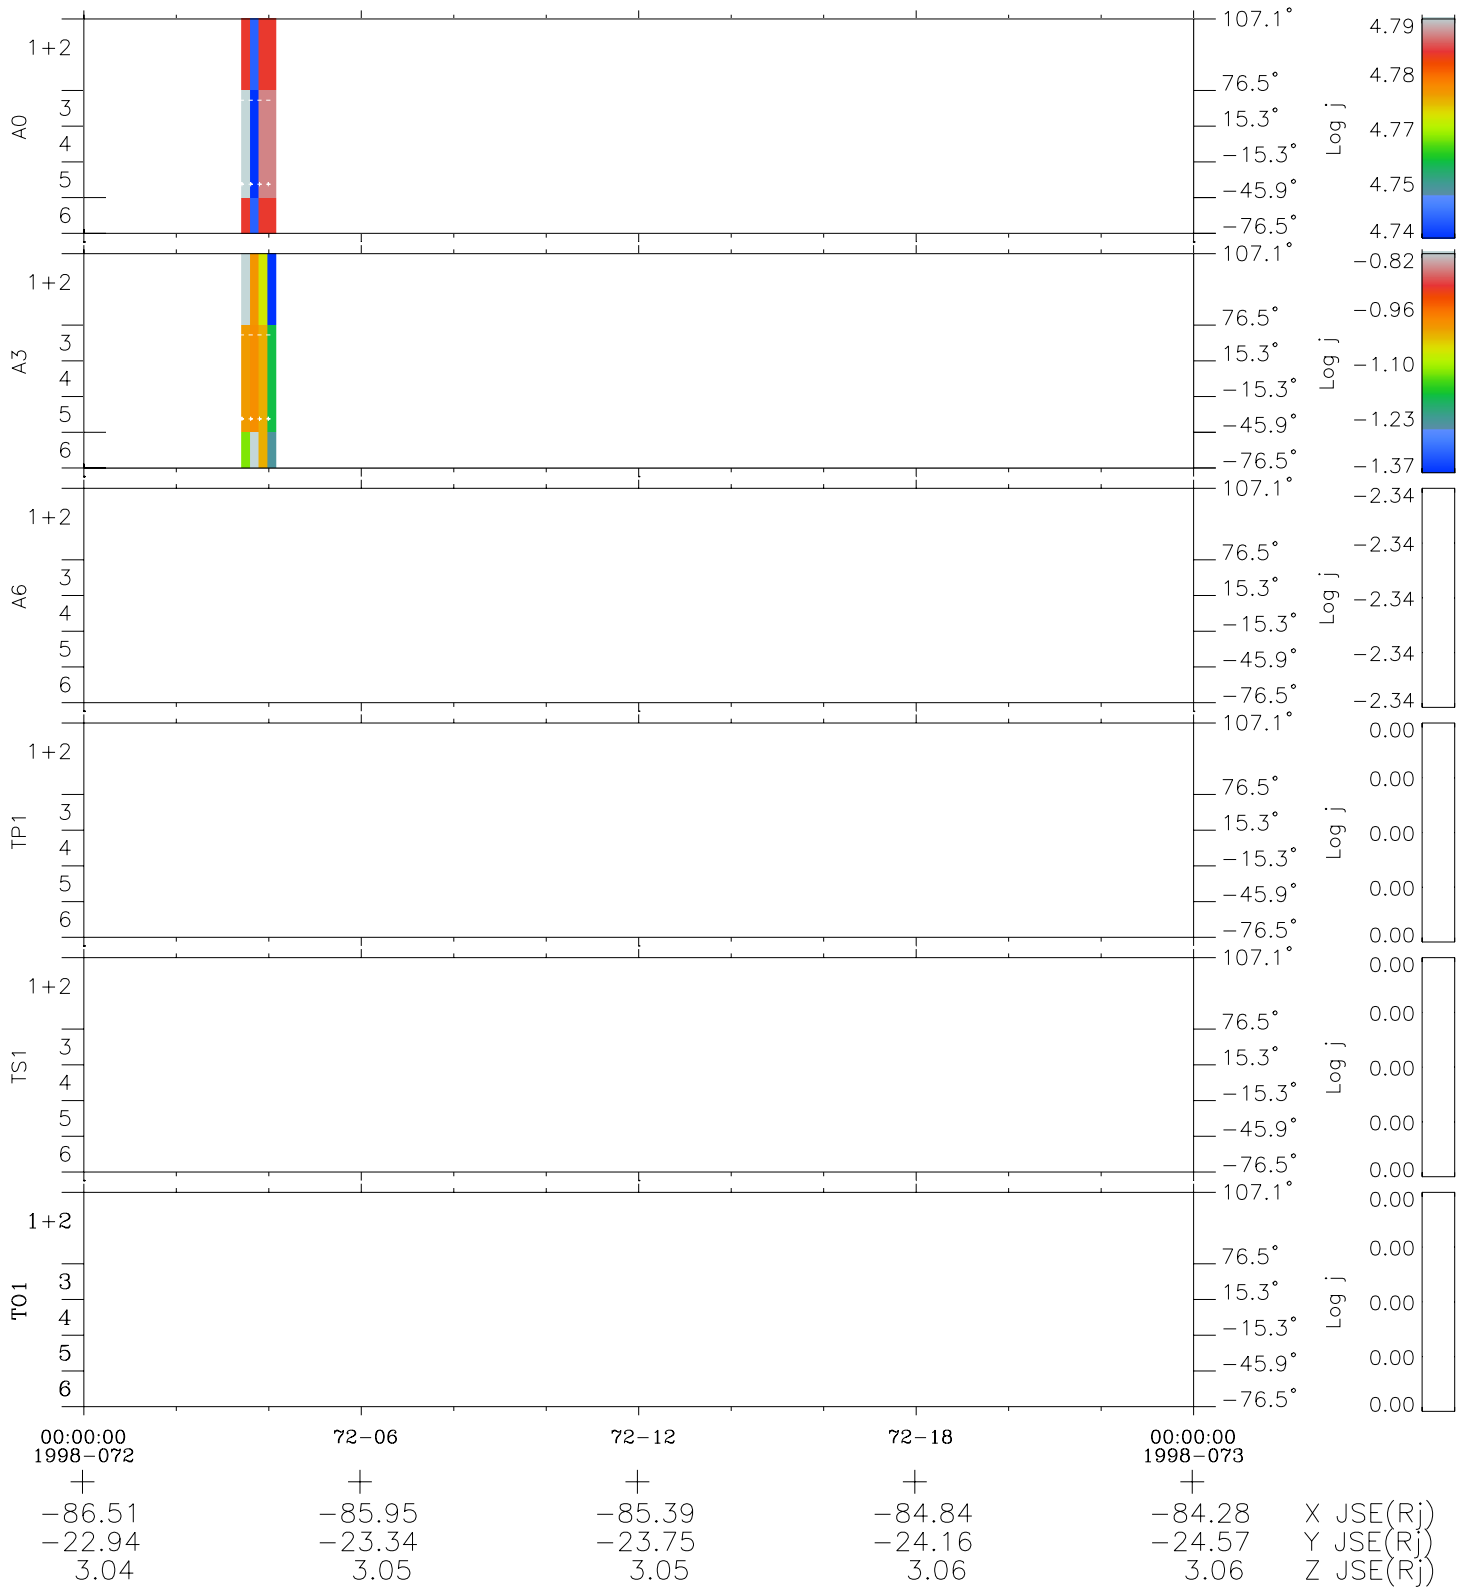

Galileo EPD Real Elevation Anisotropies 98072

Software Version: RTELEV_FLUX V 1.20
Data Production: 06-03-00
Plot Production: Sun Sep 16 09:10:30 2001
Color File: wondr3
Geofactor File: 1.1

- ◇ = Jupiter look direction
- = Corotation look direction