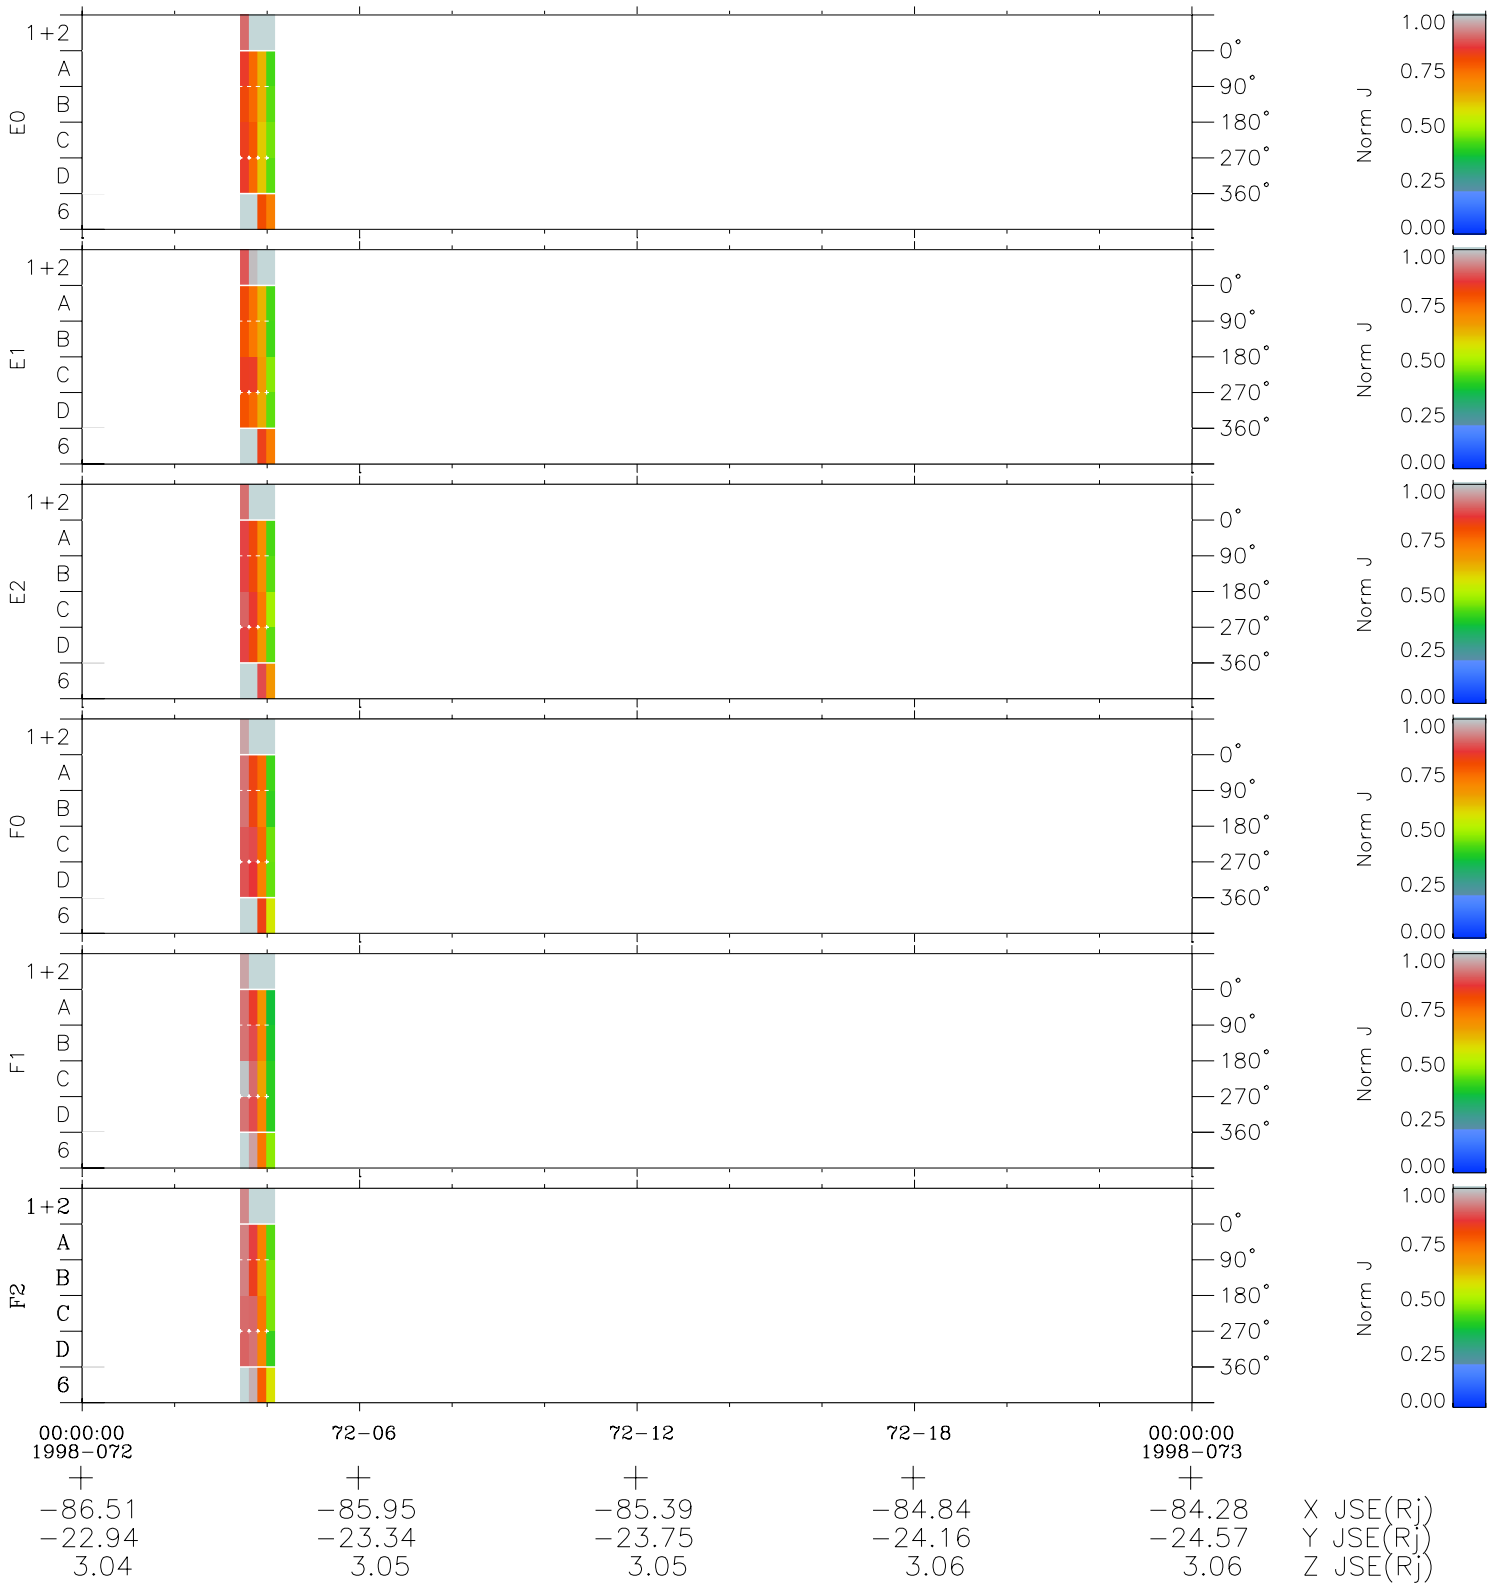

# Galileo EPD Real Time Azimuth Anisotropies 98072

Software Version: RTAZIM\_NORM V 1.20  
 Data Production: 06-03-00  
 Plot Production: Sun Sep 16 09:10:46 2001  
 Color File: wondr3  
 Geofactor File: 1.1

◇ = Jupiter look direction  
 □ = Corotation look direction