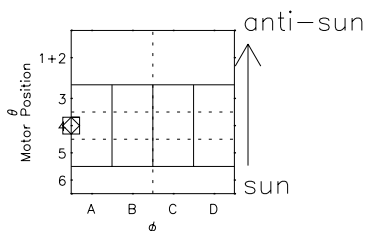

Galileo EPD Real Time Azimuth Anisotropies 98072

Software Version: RTAZIM_MEAN V 1.20
Data Production: 06-03-00
Plot Production: Sun Sep 16 09:10:39 2001
Color File: wondr3
Geofactor File: 1.1

- ◇ = Jupiter look direction
- = Corotation look direction