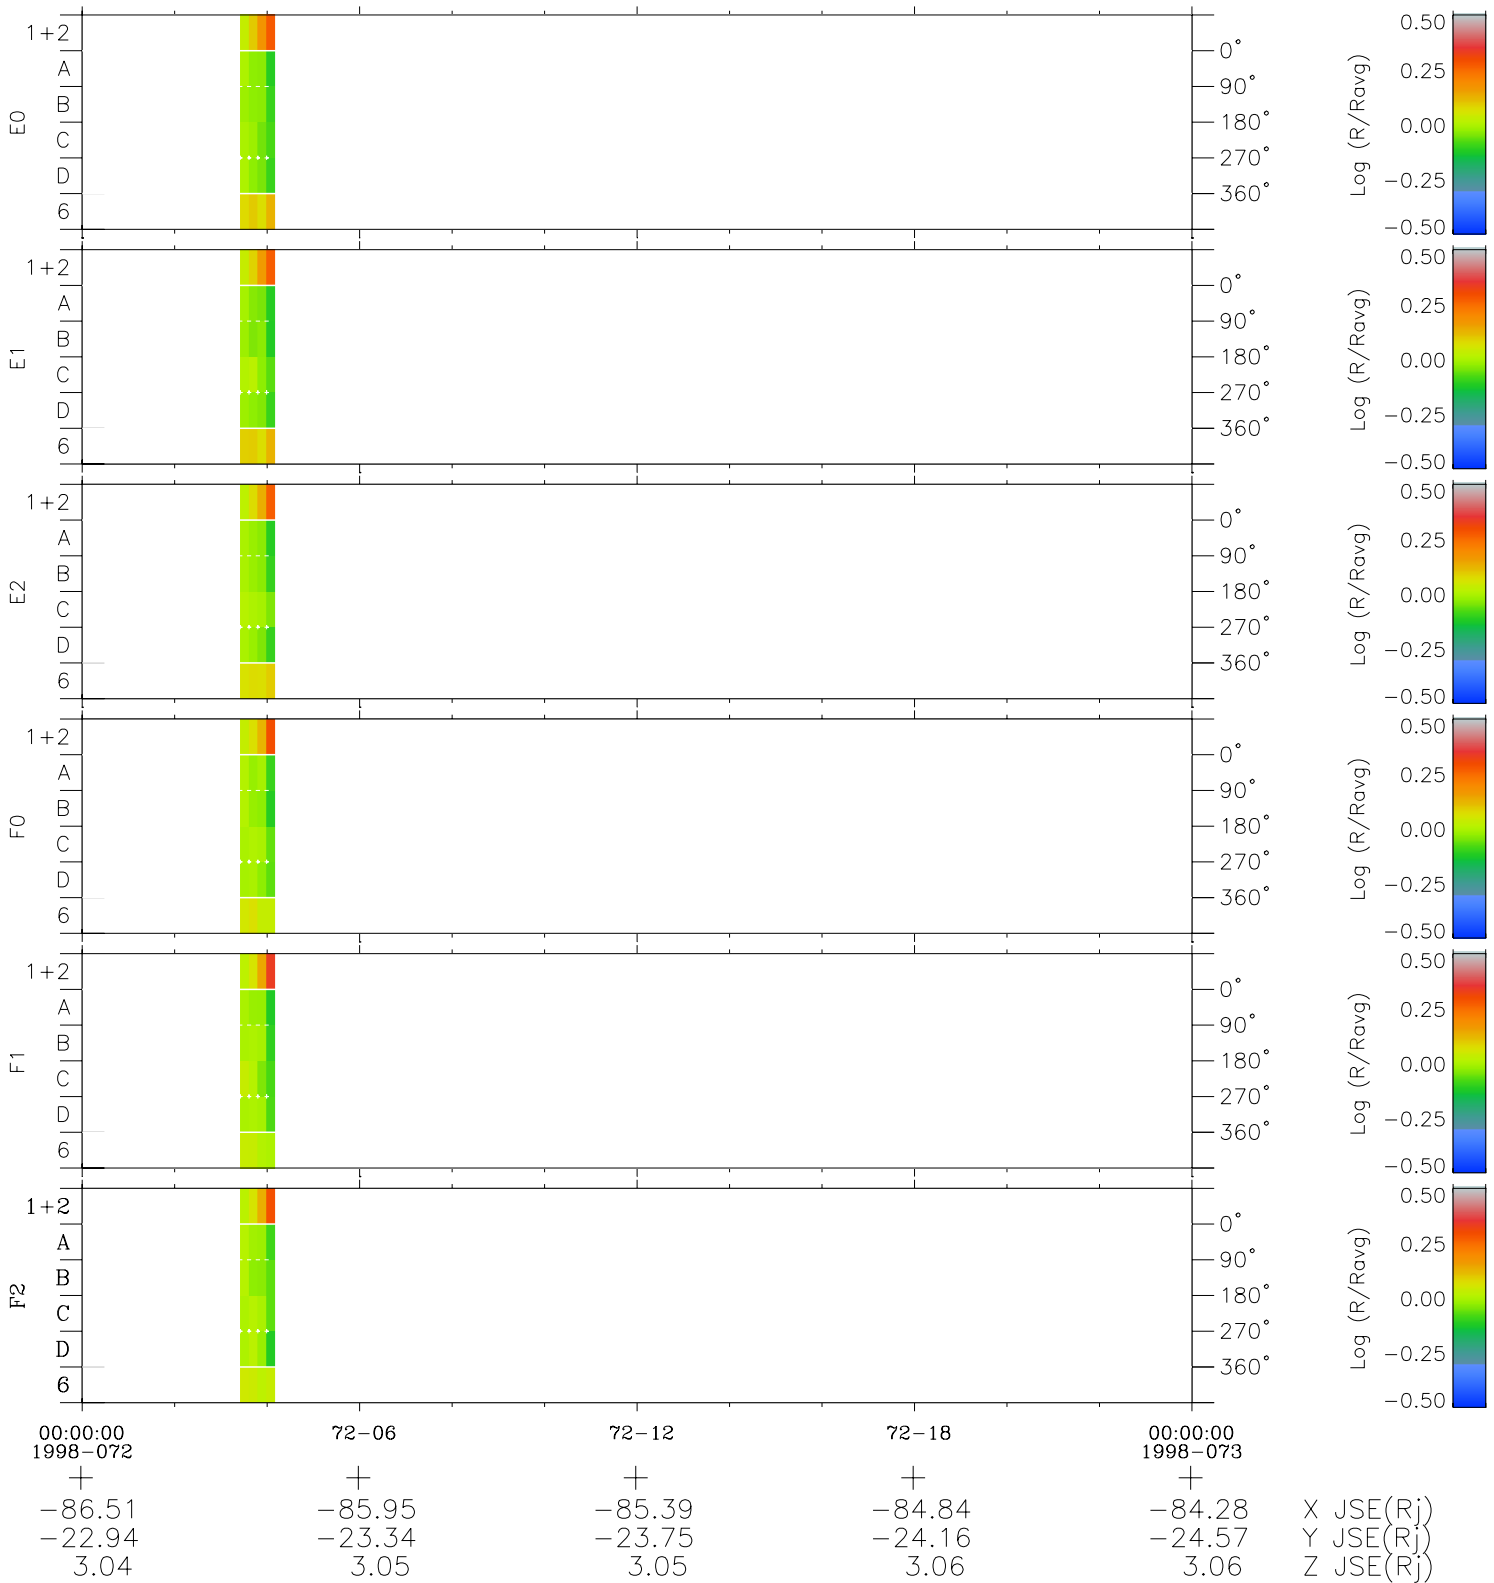

Galileo EPD Real Time Azimuth Anisotropies 98072

Software Version: RTAZIM_MEAN V 1.20
Data Production: 06-03-00
Plot Production: Sun Sep 16 09:10:39 2001
Color File: wondr3
Geofactor File: 1.1

- ◇ = Jupiter look direction
- = Corotation look direction