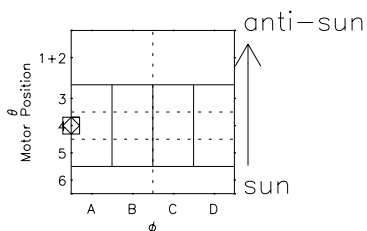

Galileo EPD Real Time Azimuth Anisotropies 98072

Software Version: RTAZIM_FLUX V 1.20
Data Production: 06-03-00
Plot Production: Sun Sep 16 09:10:42 2001
Color File: wondr3
Geofactor File: 1.1

◇ = Jupiter look direction
□ = Corotation look direction