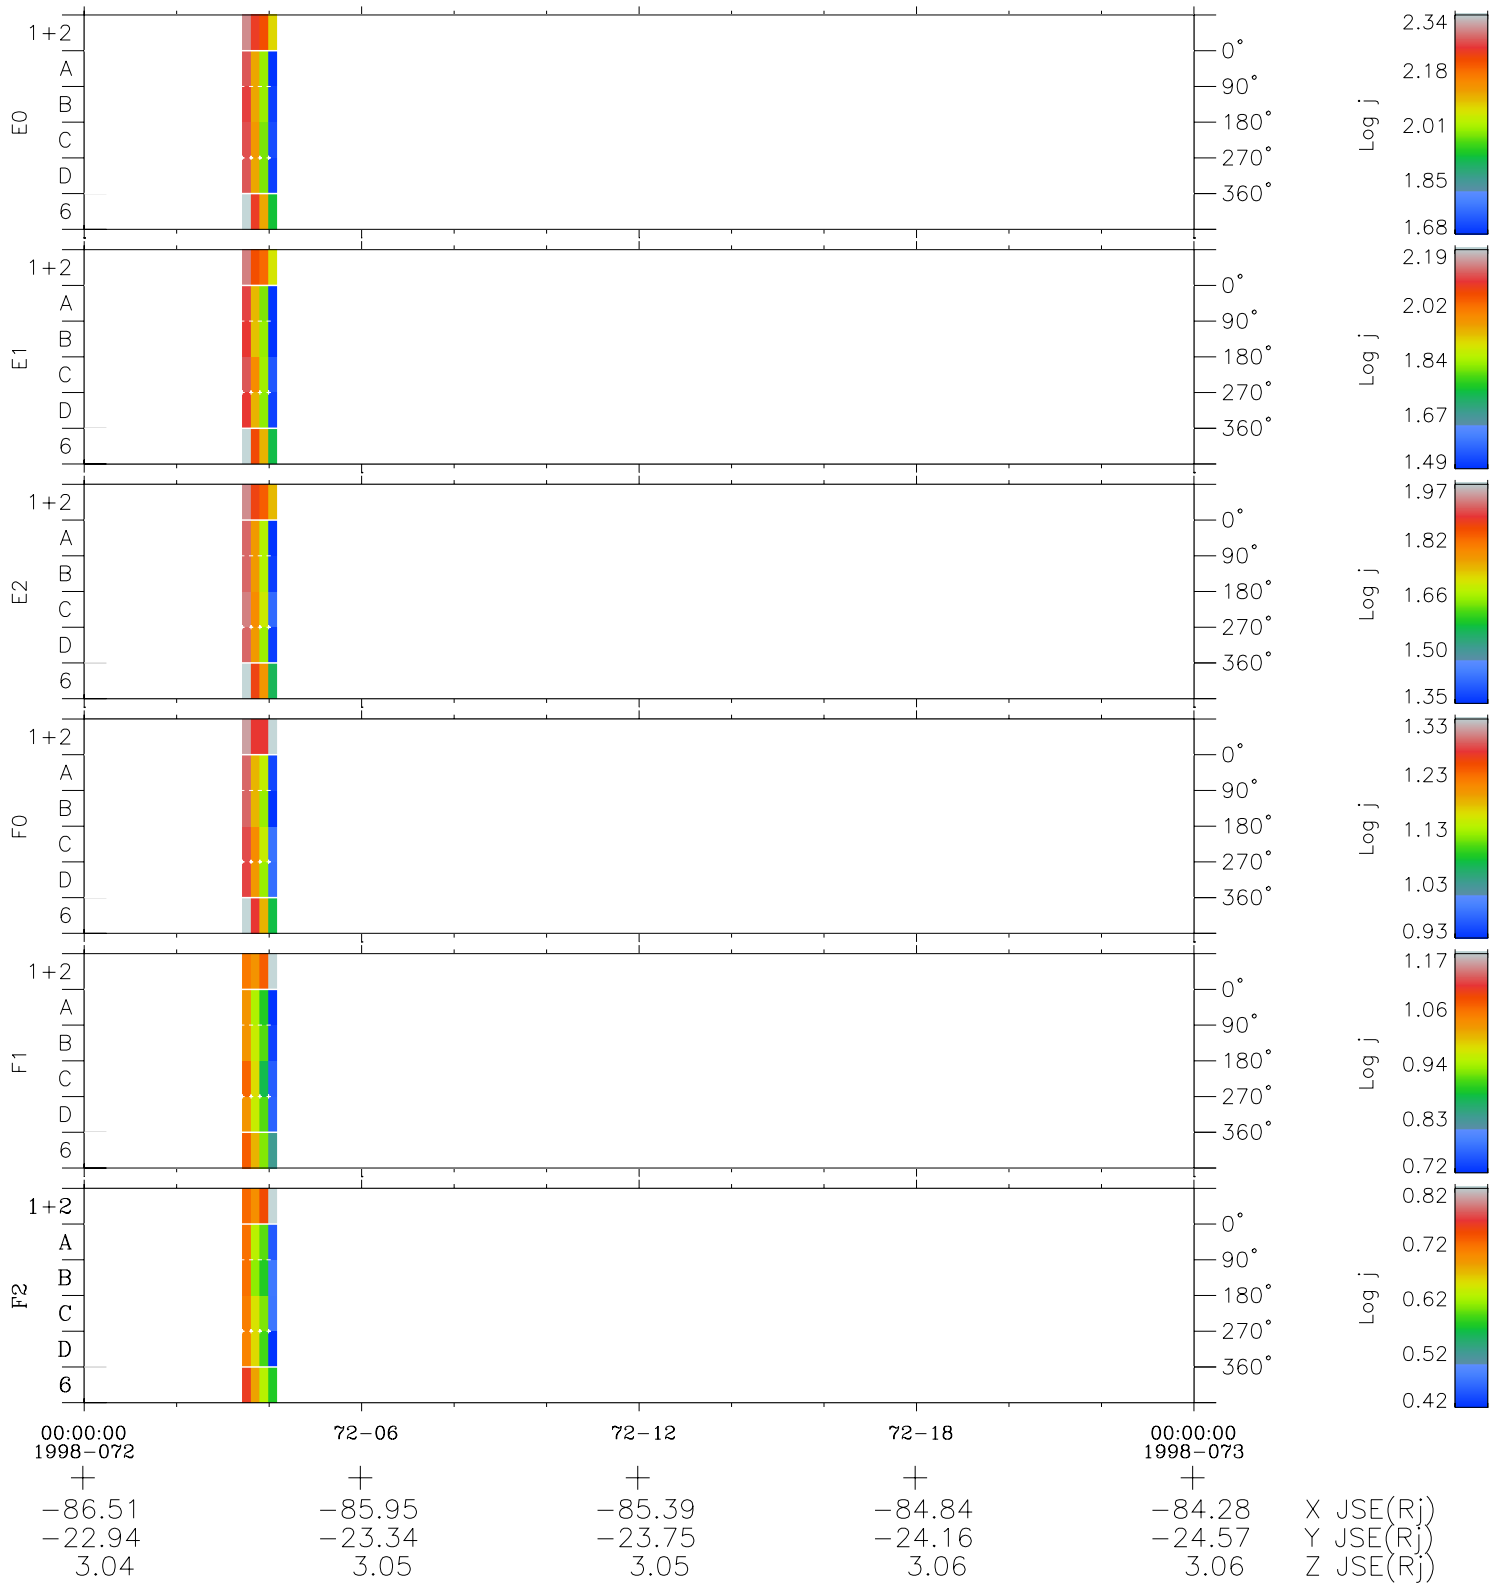

Galileo EPD Real Time Azimuth Anisotropies 98072

Software Version: RTAZIM_FLUX V 1.20
Data Production: 06-03-00
Plot Production: Sun Sep 16 09:10:42 2001
Color File: wondr3
Geofactor File: 1.1

◇ = Jupiter look direction
□ = Corotation look direction