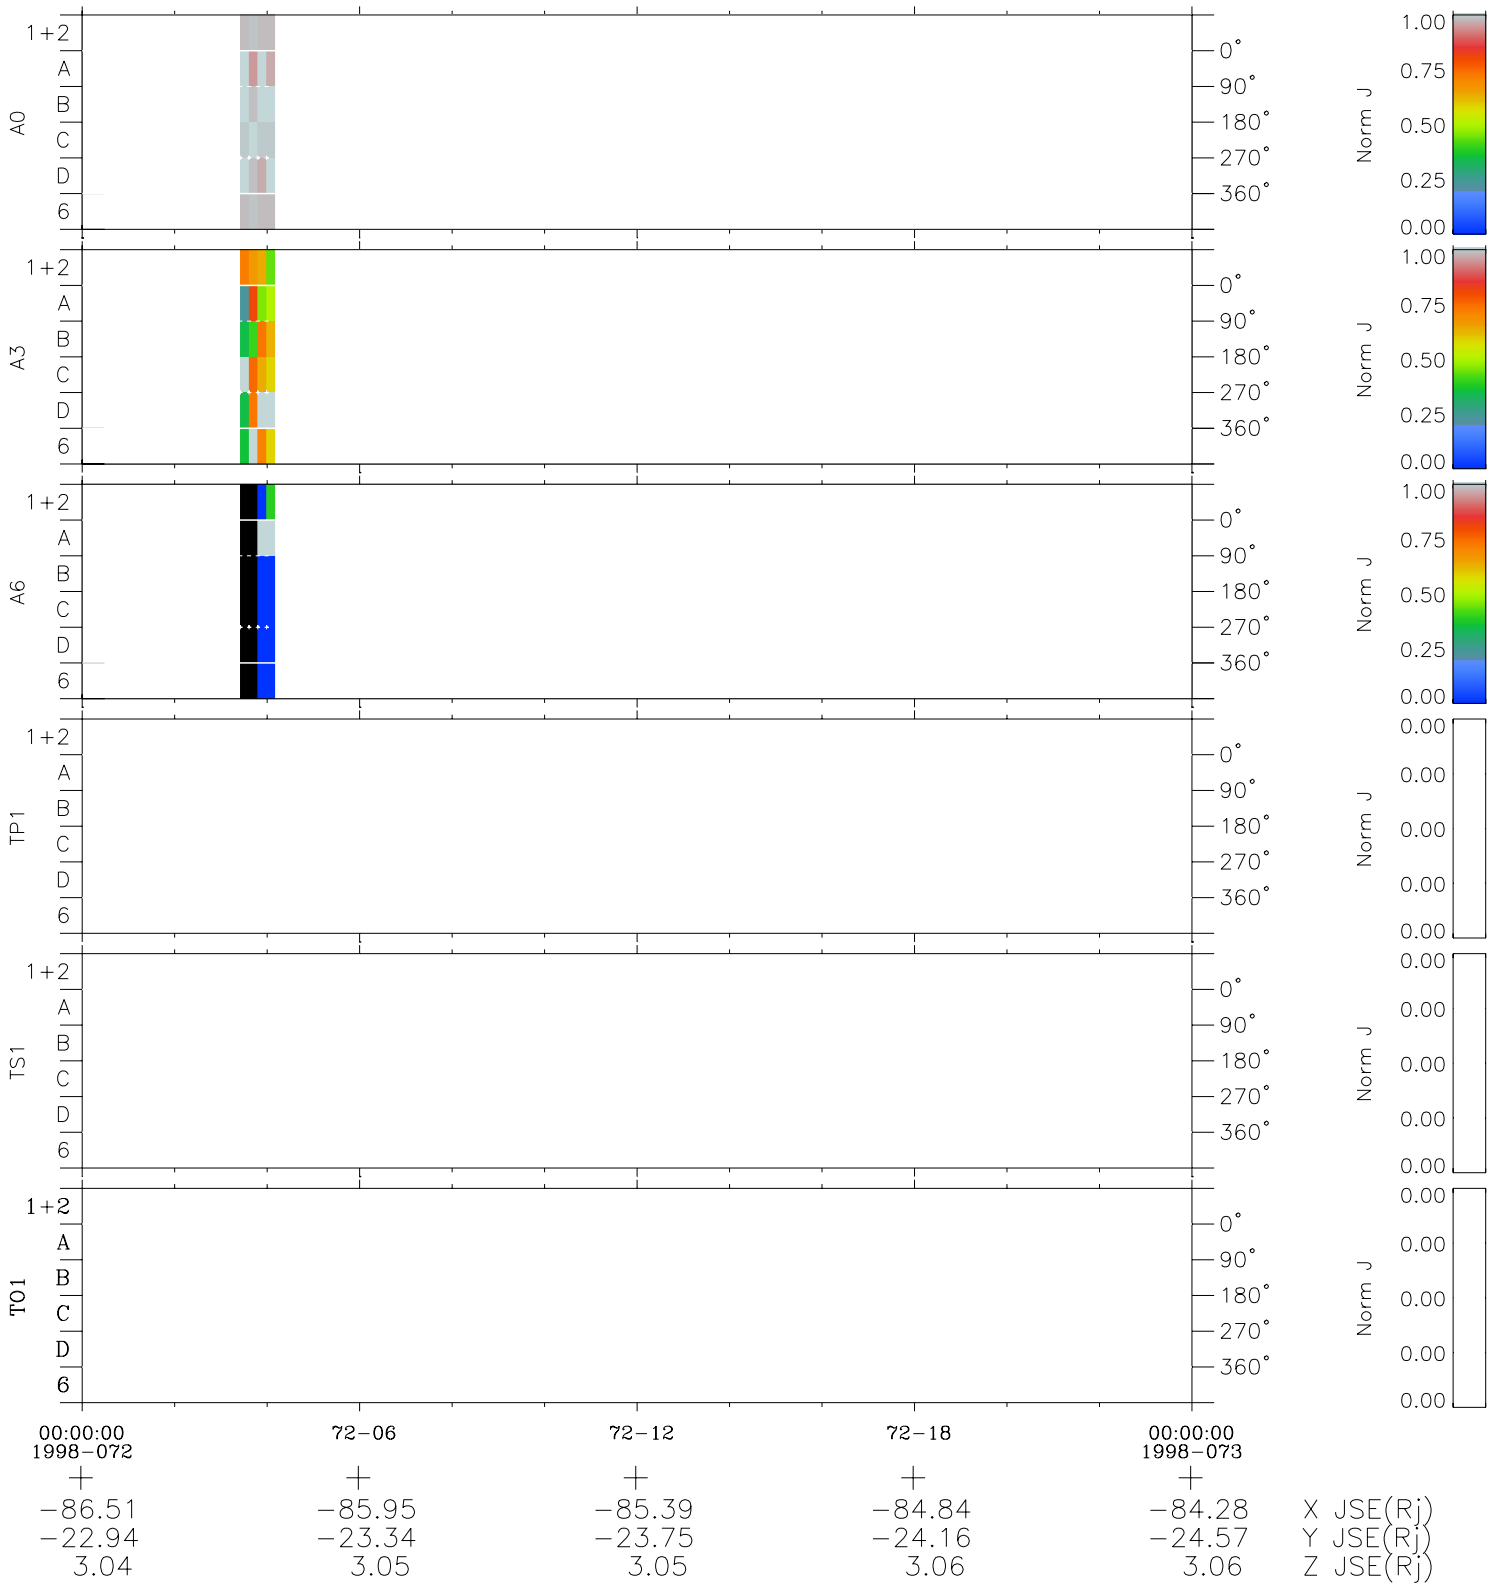

Galileo EPD Real Time Azimuth Anisotropies 98072

Software Version: RTAZIM_NORM V 1.20
 Data Production: 06-03-00
 Plot Production: Sun Sep 16 09:10:44 2001
 Color File: wondr3
 Geofactor File: 1.1

- ◇ = Jupiter look direction
- = Corotation look direction