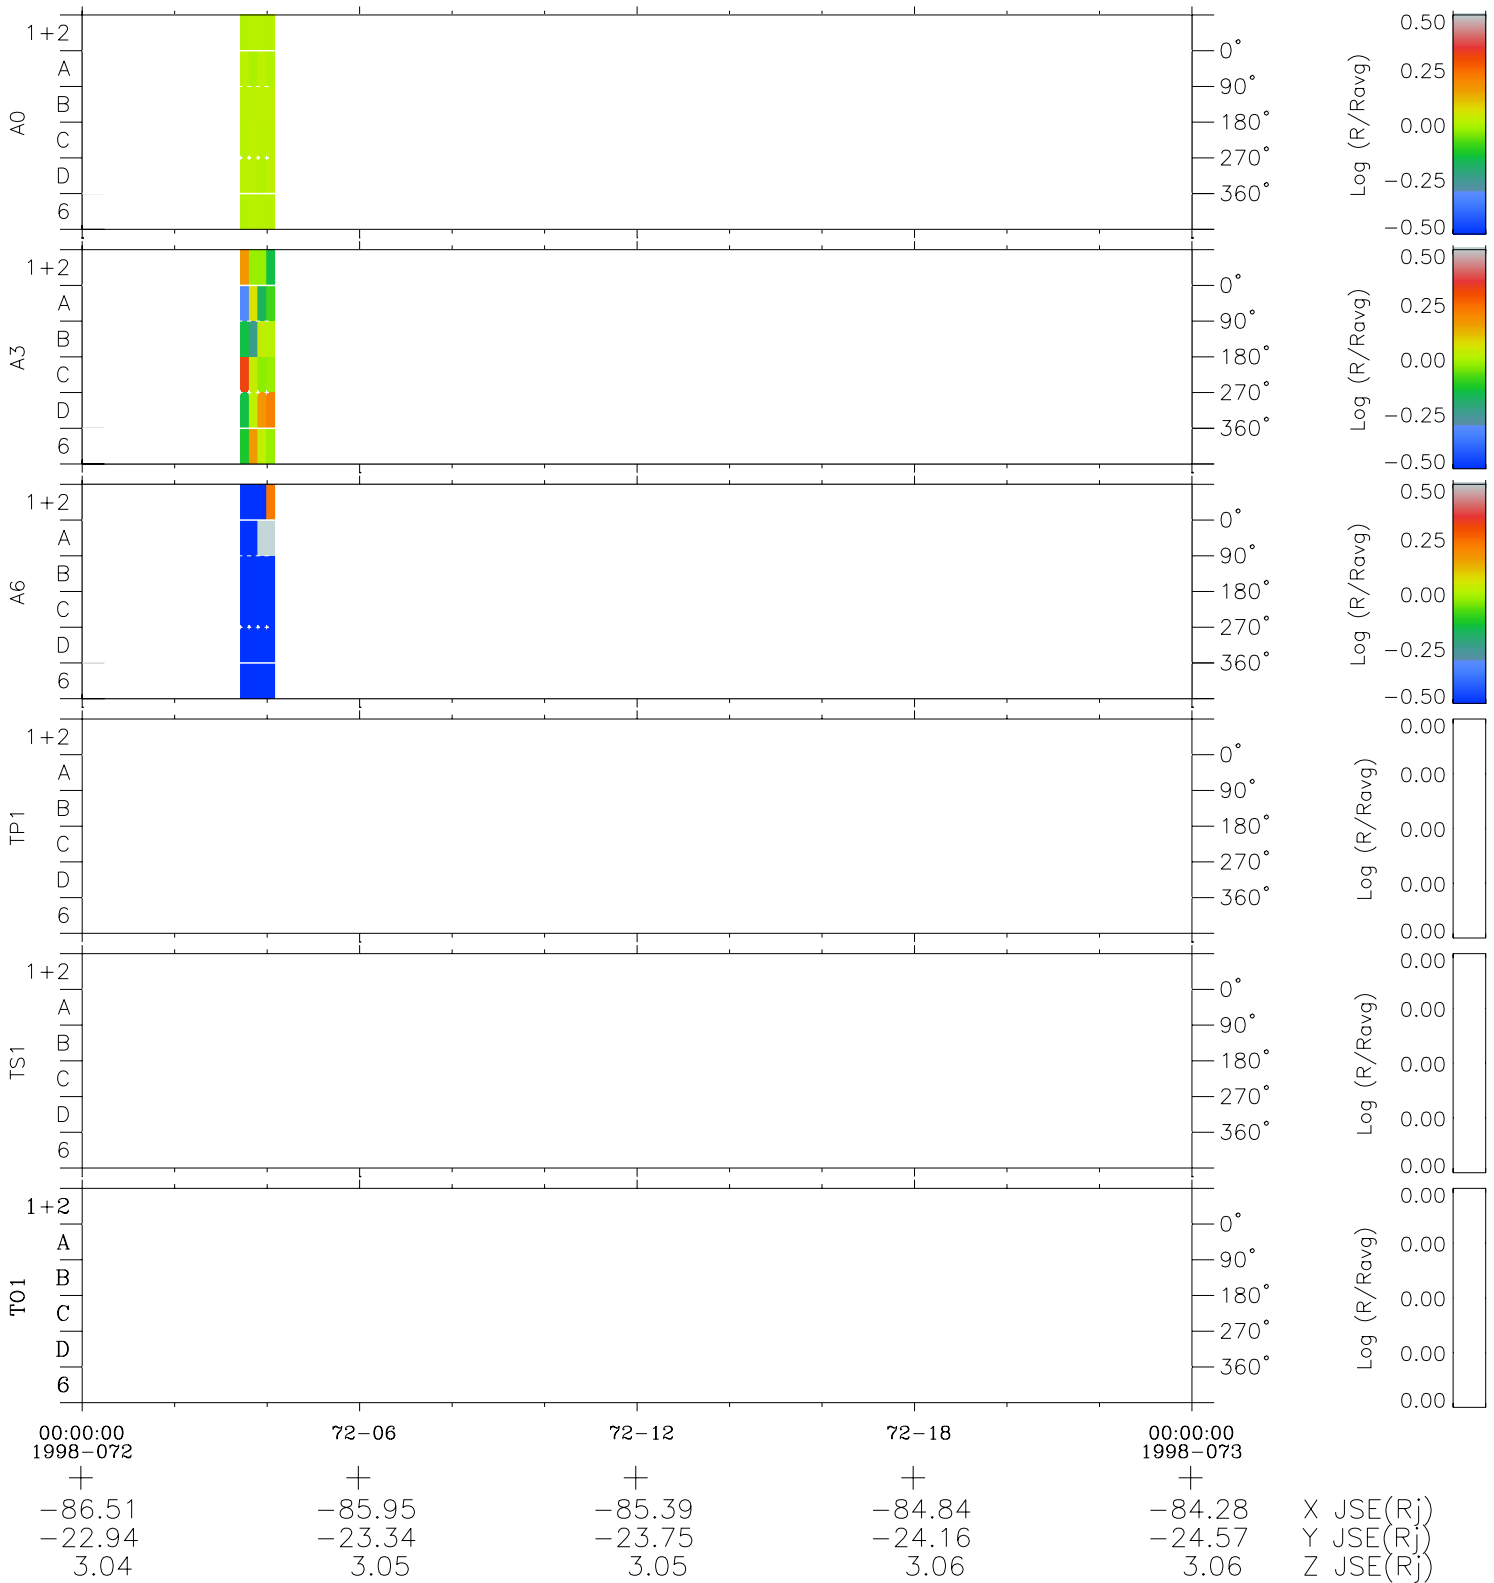

Galileo EPD Real Time Azimuth Anisotropies 98072

Software Version: RTAZIM_MEAN V 1.20
 Data Production: 06-03-00
 Plot Production: Sun Sep 16 09:10:37 2001
 Color File: wondr3
 Geofactor File: 1.1

◇ = Jupiter look direction
 □ = Corotation look direction