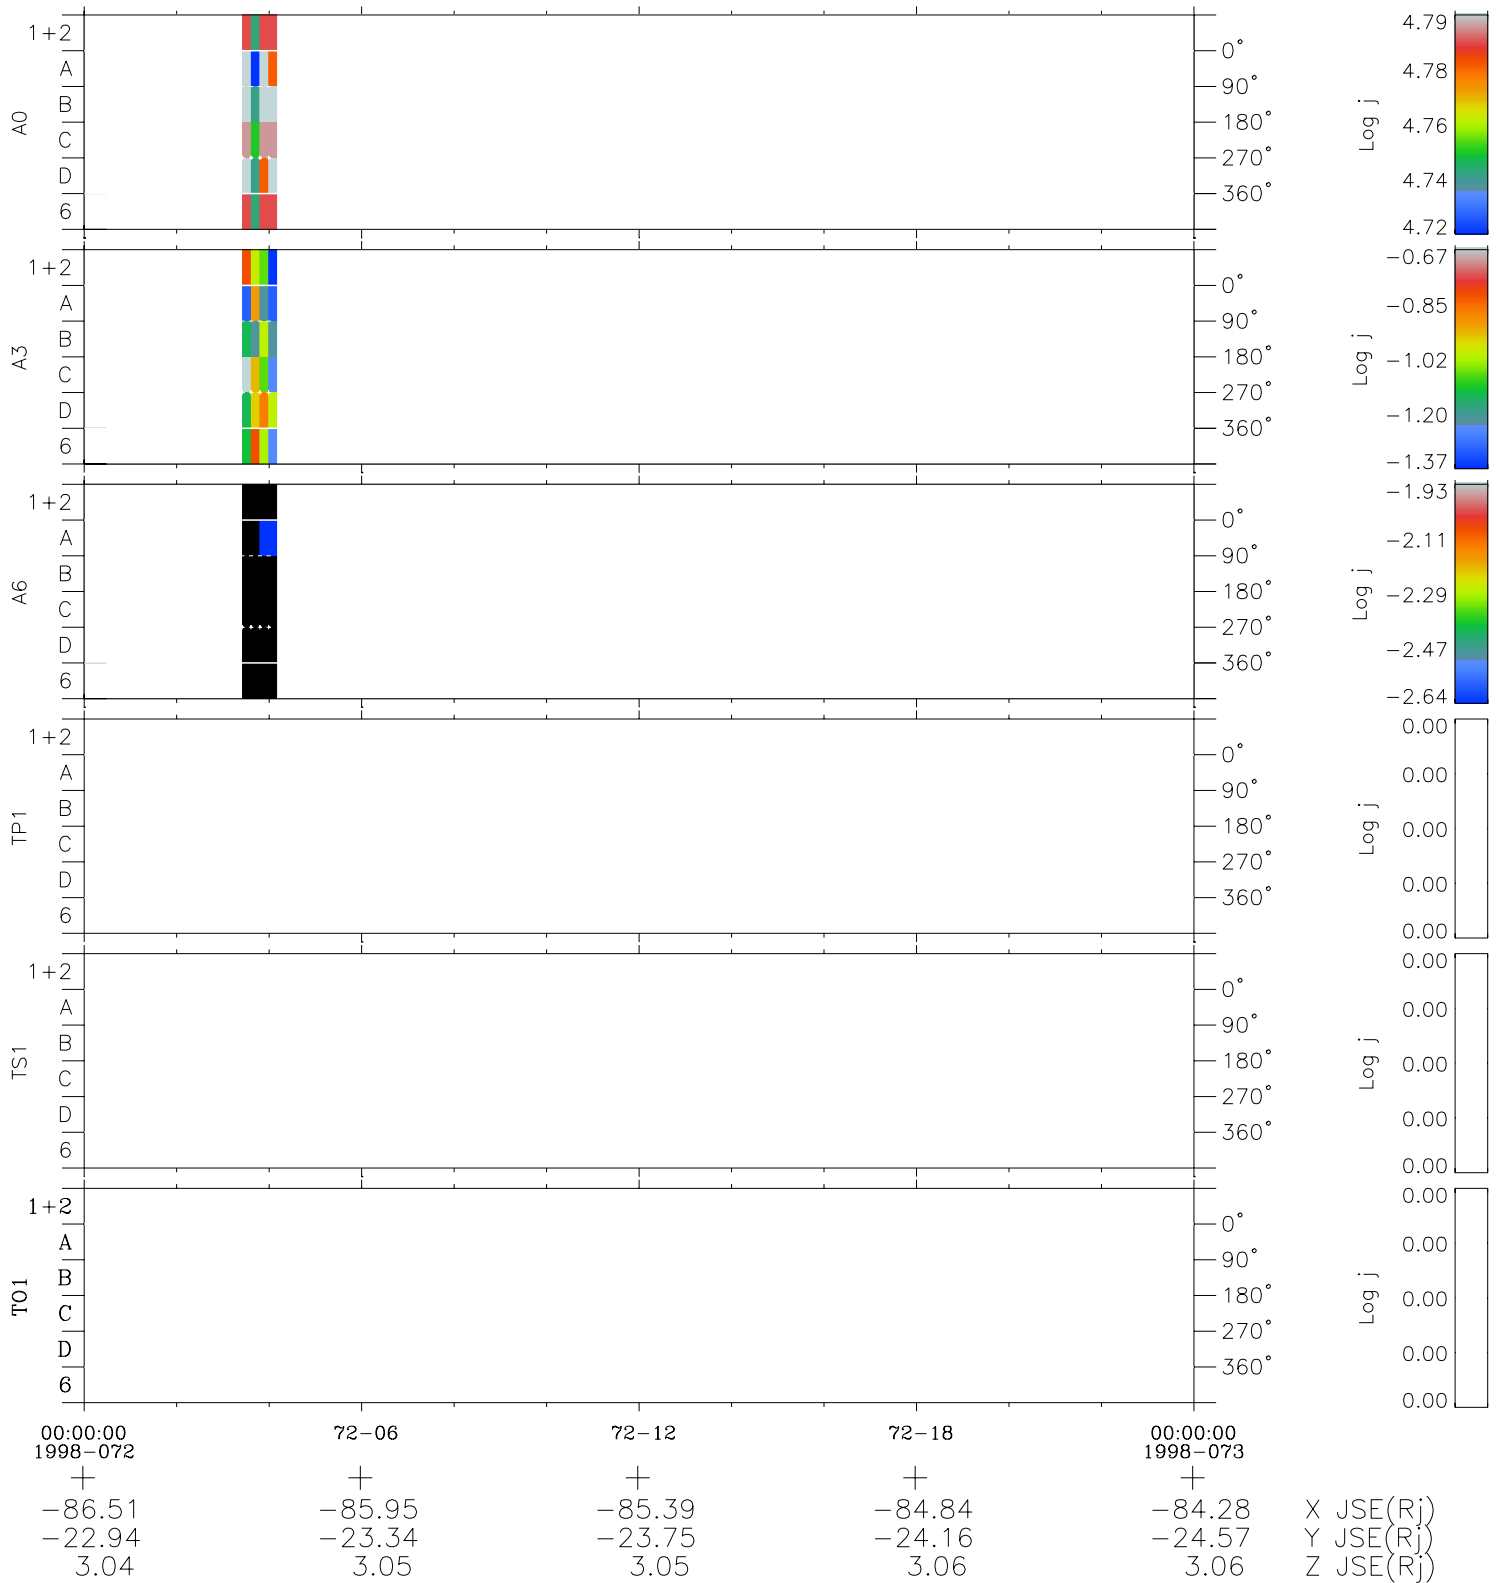

# Galileo EPD Real Time Azimuth Anisotropies 98072

Software Version: RTAZIM\_FLUX V 1.20  
Data Production: 06-03-00  
Plot Production: Sun Sep 16 09:10:41 2001  
Color File: wondr3  
Geofactor File: 1.1

- ◇ = Jupiter look direction
- = Corotation look direction