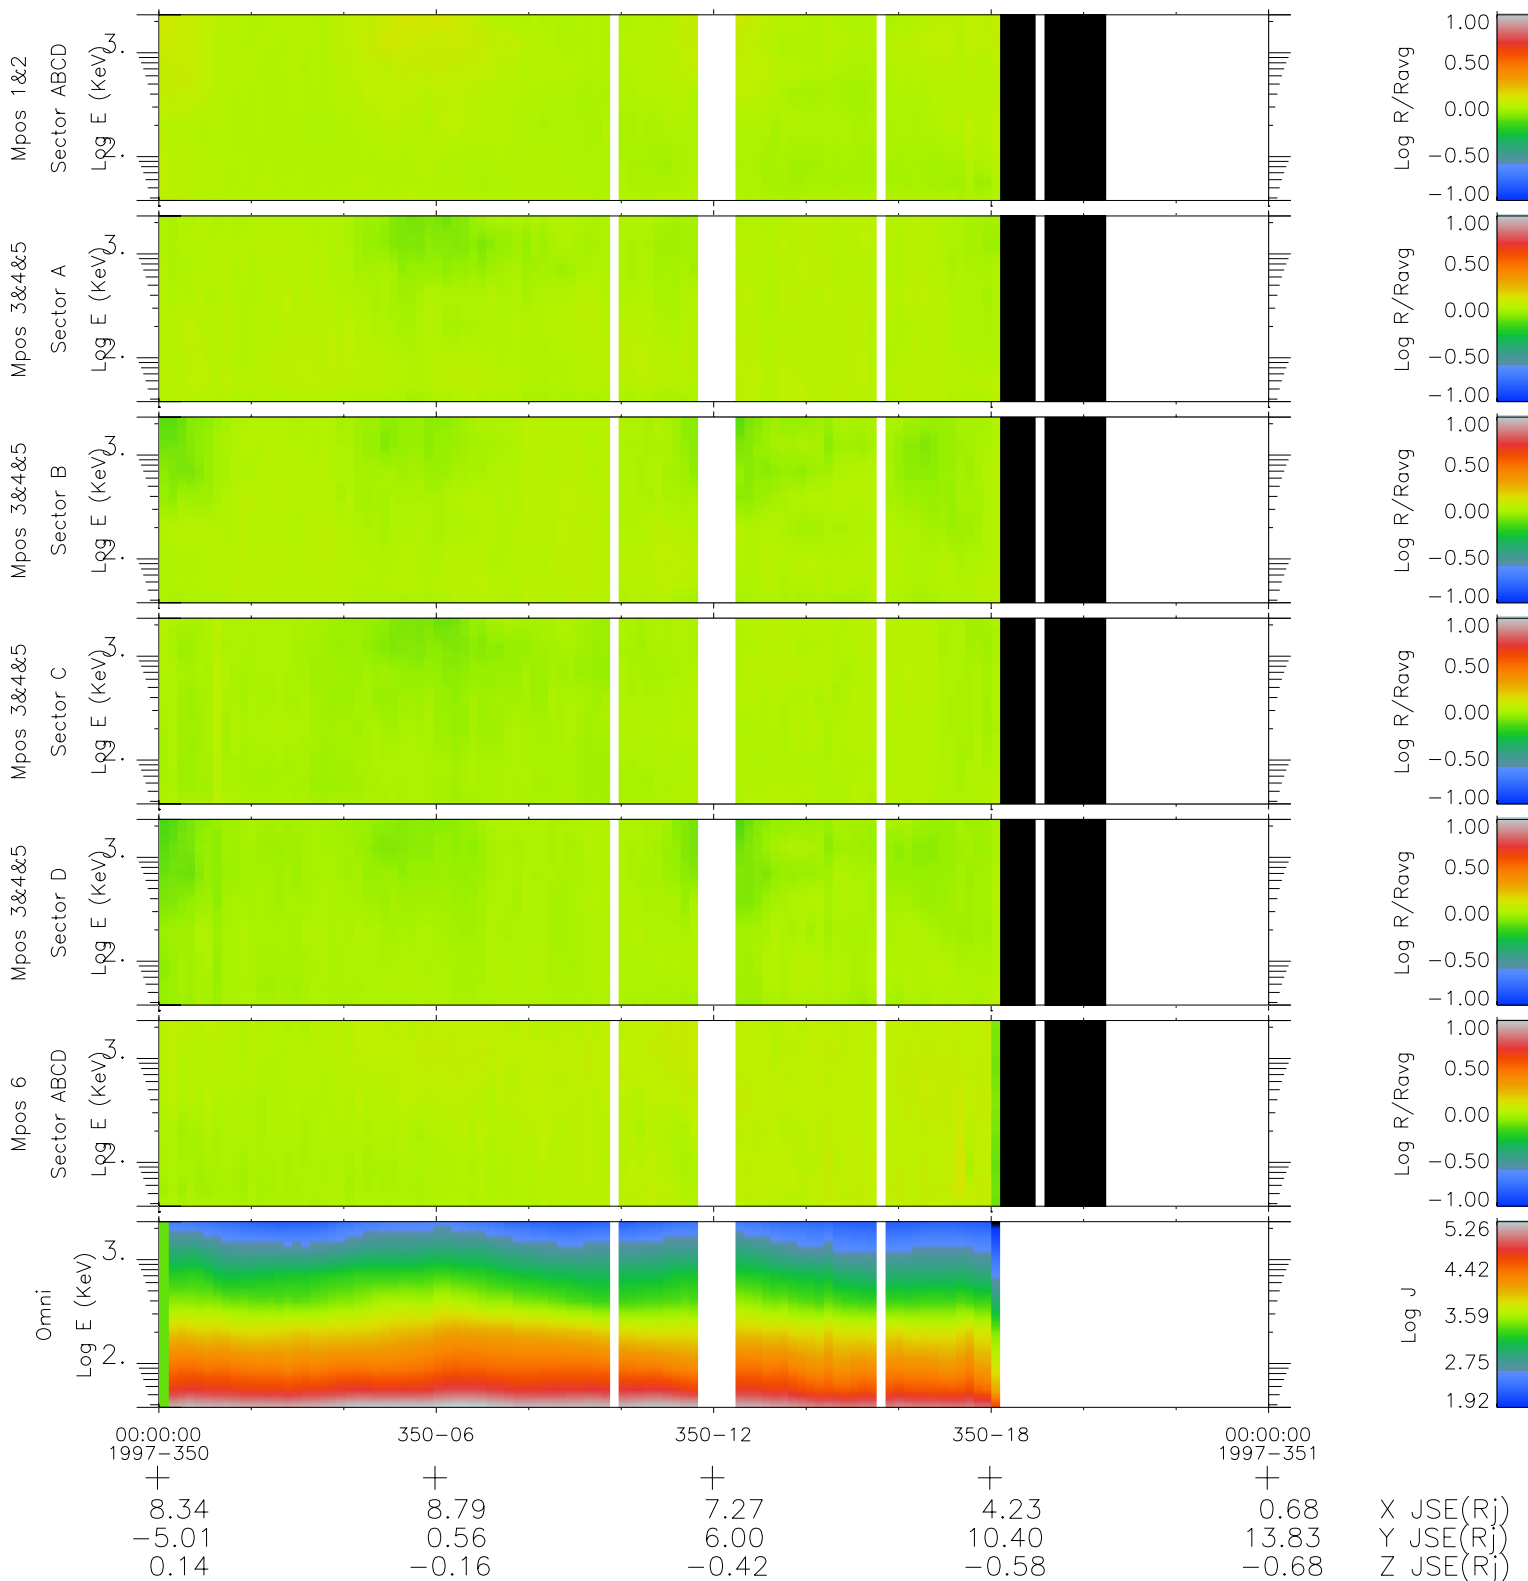

# Galileo EPD Real Time R6 Ions Spectra 97350

Software Version: RTSPEC\_R6 V 1.20  
 Data Production: 06-03-00  
 Plot Production: Sun Sep 16 09:02:32 2001  
 Color File: wondr3  
 Geofactor File: 1.1

- ◇ = Jupiter look direction
- = Corotation look direction