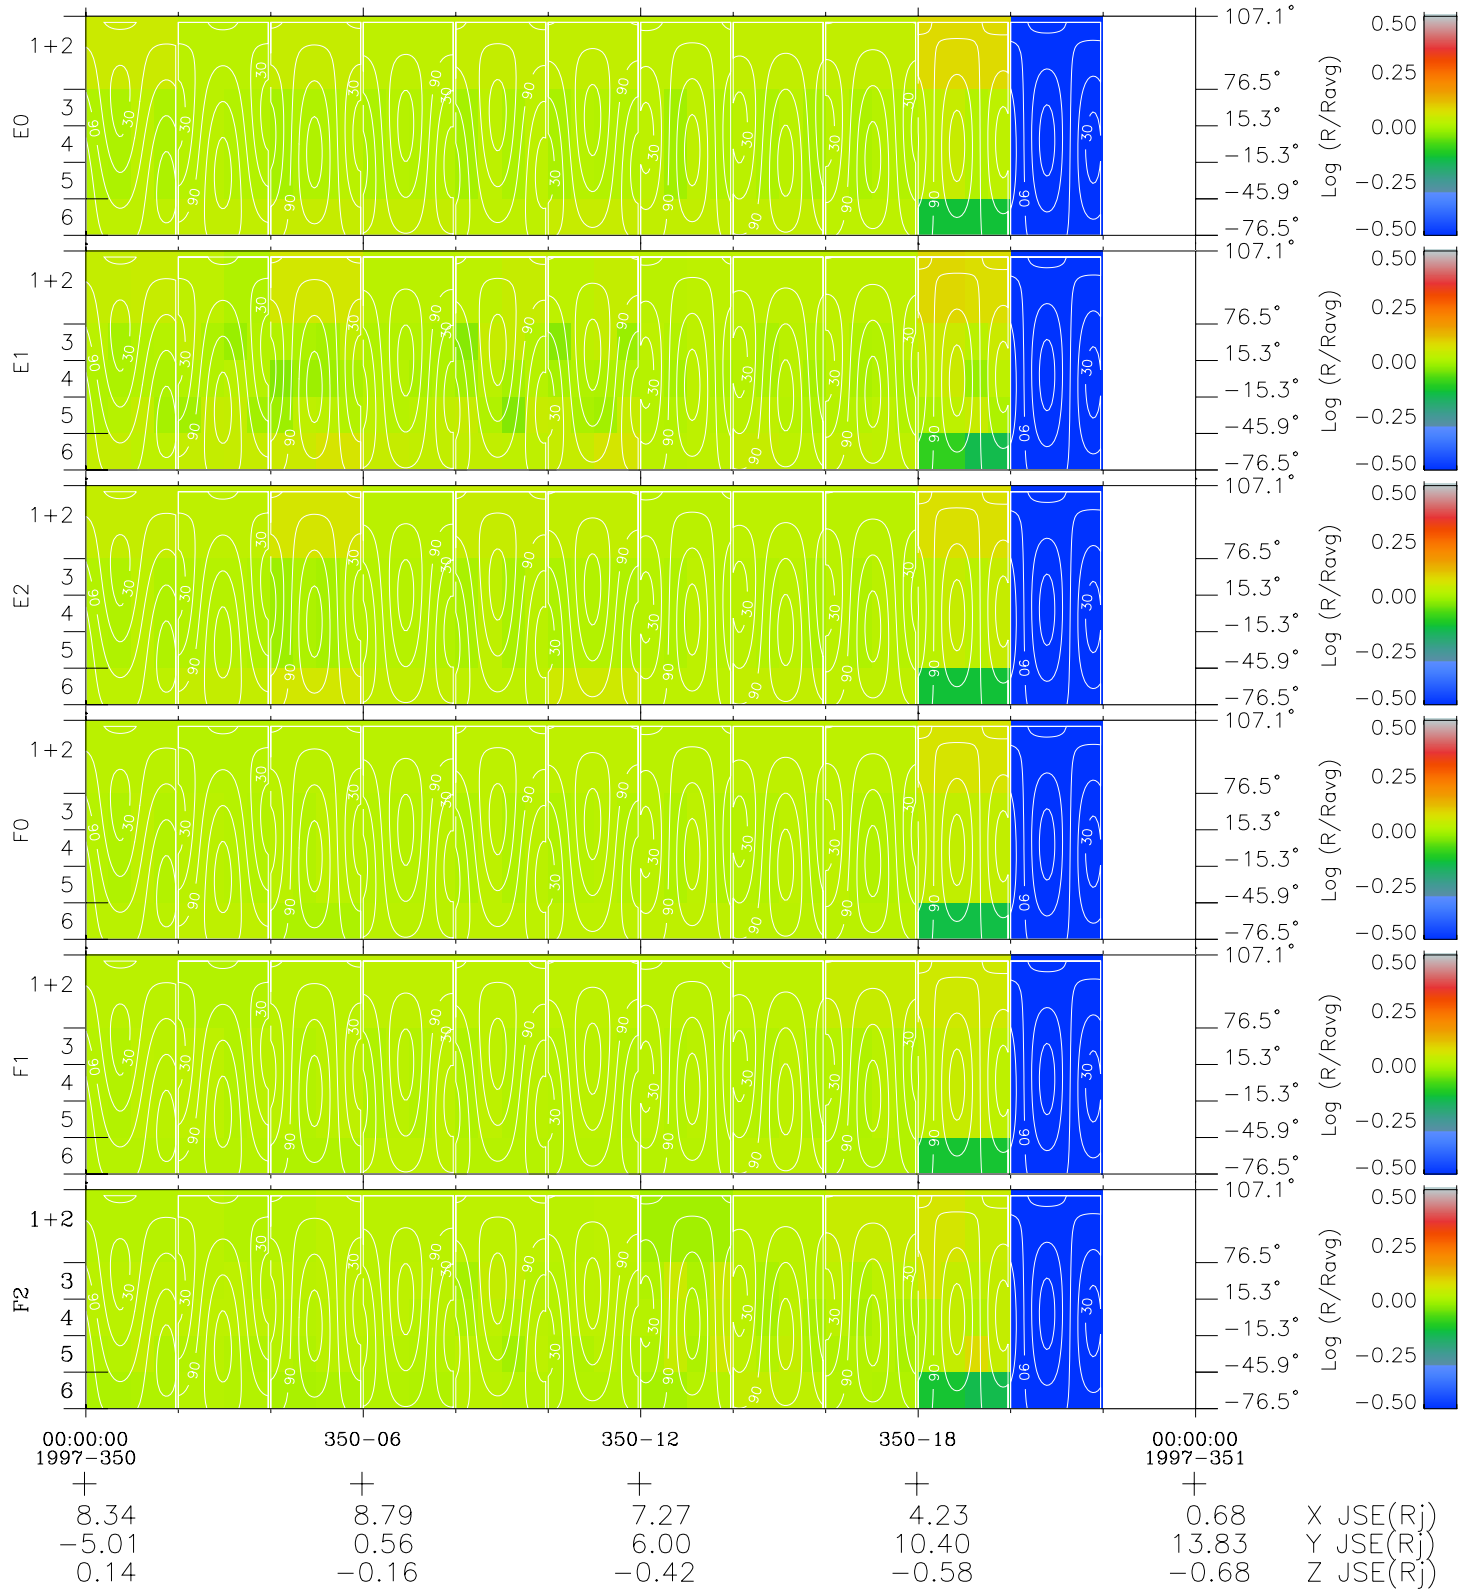

# Galileo EPD Real Time All-Sky Anisotropies 97350

Software Version: RTSKY\_MEAN V 1.20  
 Data Production: 06-03-00  
 Plot Production: Sun Sep 16 09:02:58 2001  
 Color File: wondr3  
 Geofactor File: 1.1

- ◇ = Jupiter look direction
- = Corotation look direction