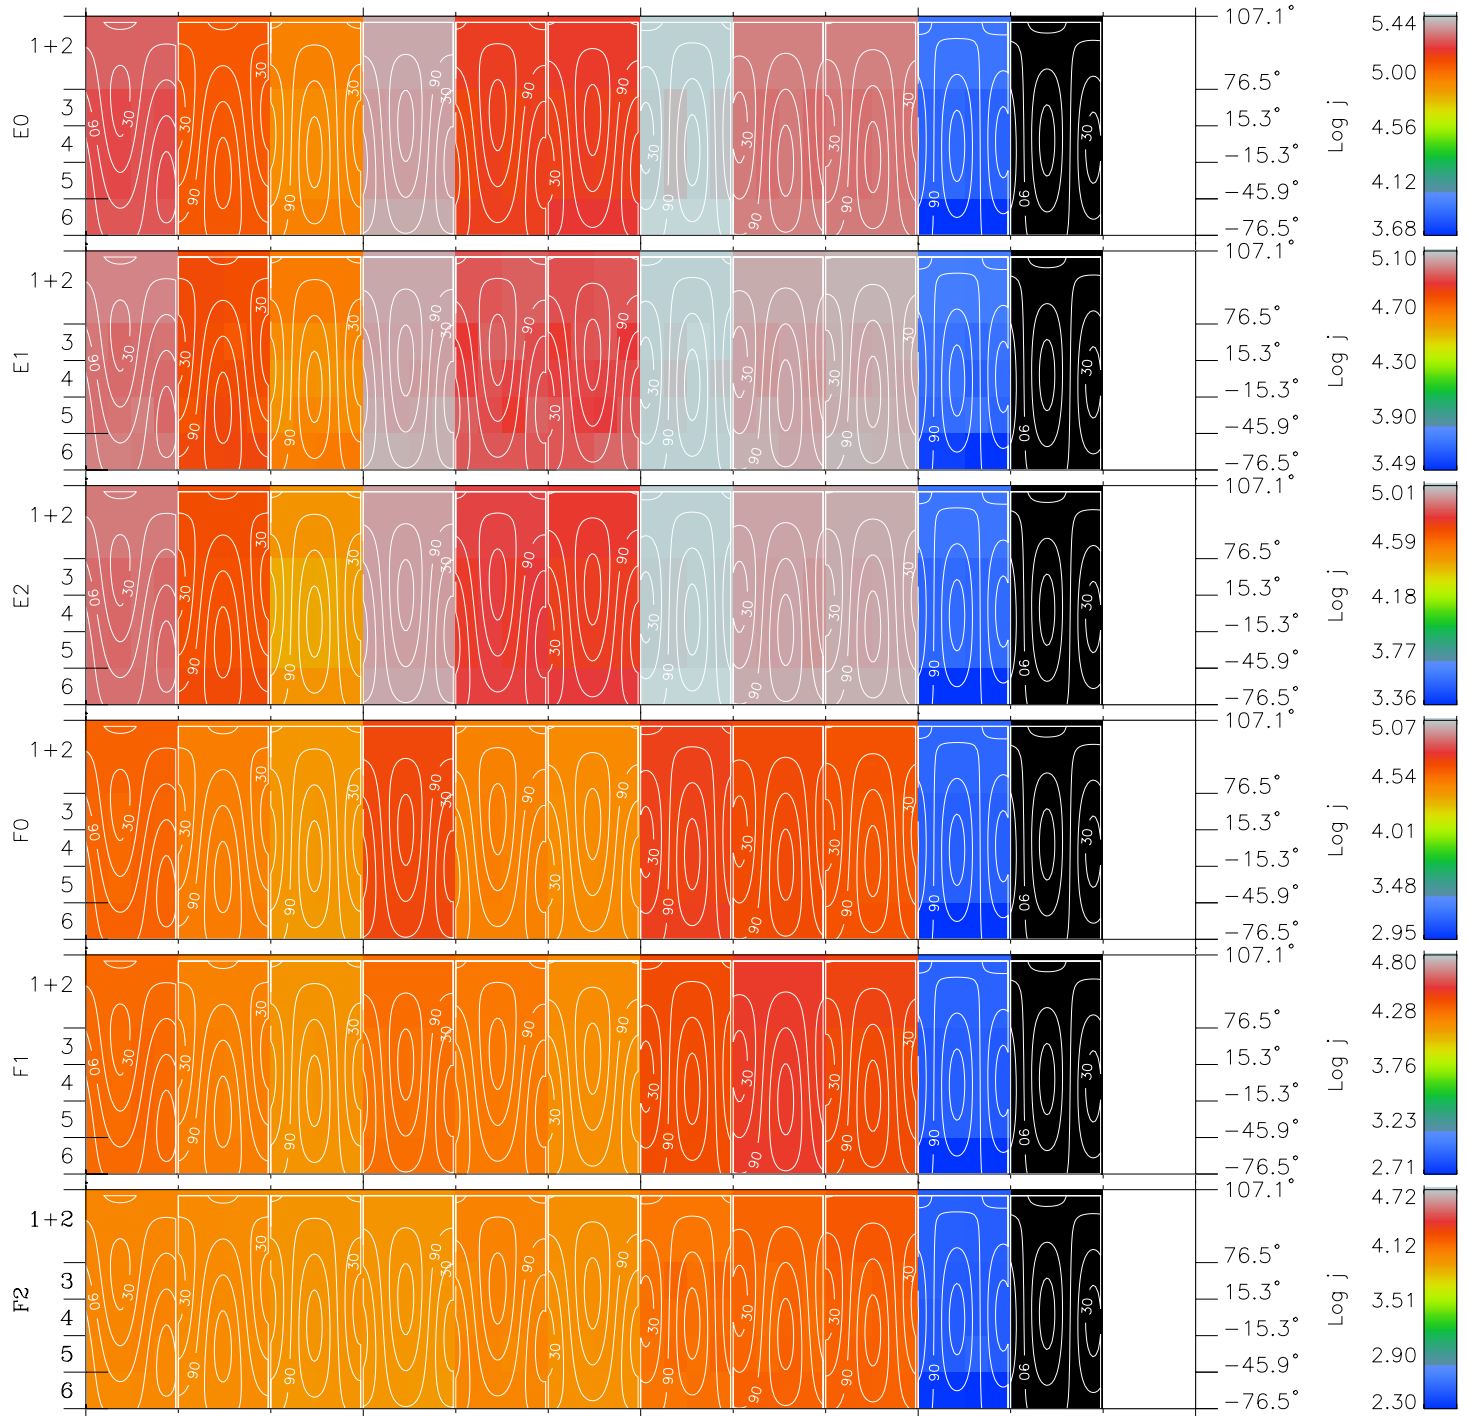

# Galileo EPD Real Time All-Sky Anisotropies 97350

Software Version: RTSKY\_FLUX V 1.20  
 Data Production: 06-03-00  
 Plot Production: Sun Sep 16 09:03:11 2001  
 Color File: wondr3  
 Geofactor File: 1.1

00:00:00  
1997-350  
+  
8.34  
-5.01  
0.14

350-06  
+  
8.79  
0.56  
-0.16

350-12  
+  
7.27  
6.00  
-0.42

350-18  
+  
4.23  
10.40  
-0.58

00:00:00  
1997-351  
+  
0.68  
13.83  
-0.68

X JSE(R<sub>j</sub>)  
Y JSE(R<sub>j</sub>)  
Z JSE(R<sub>j</sub>)

- ◇ = Jupiter look direction
- = Corotation look direction