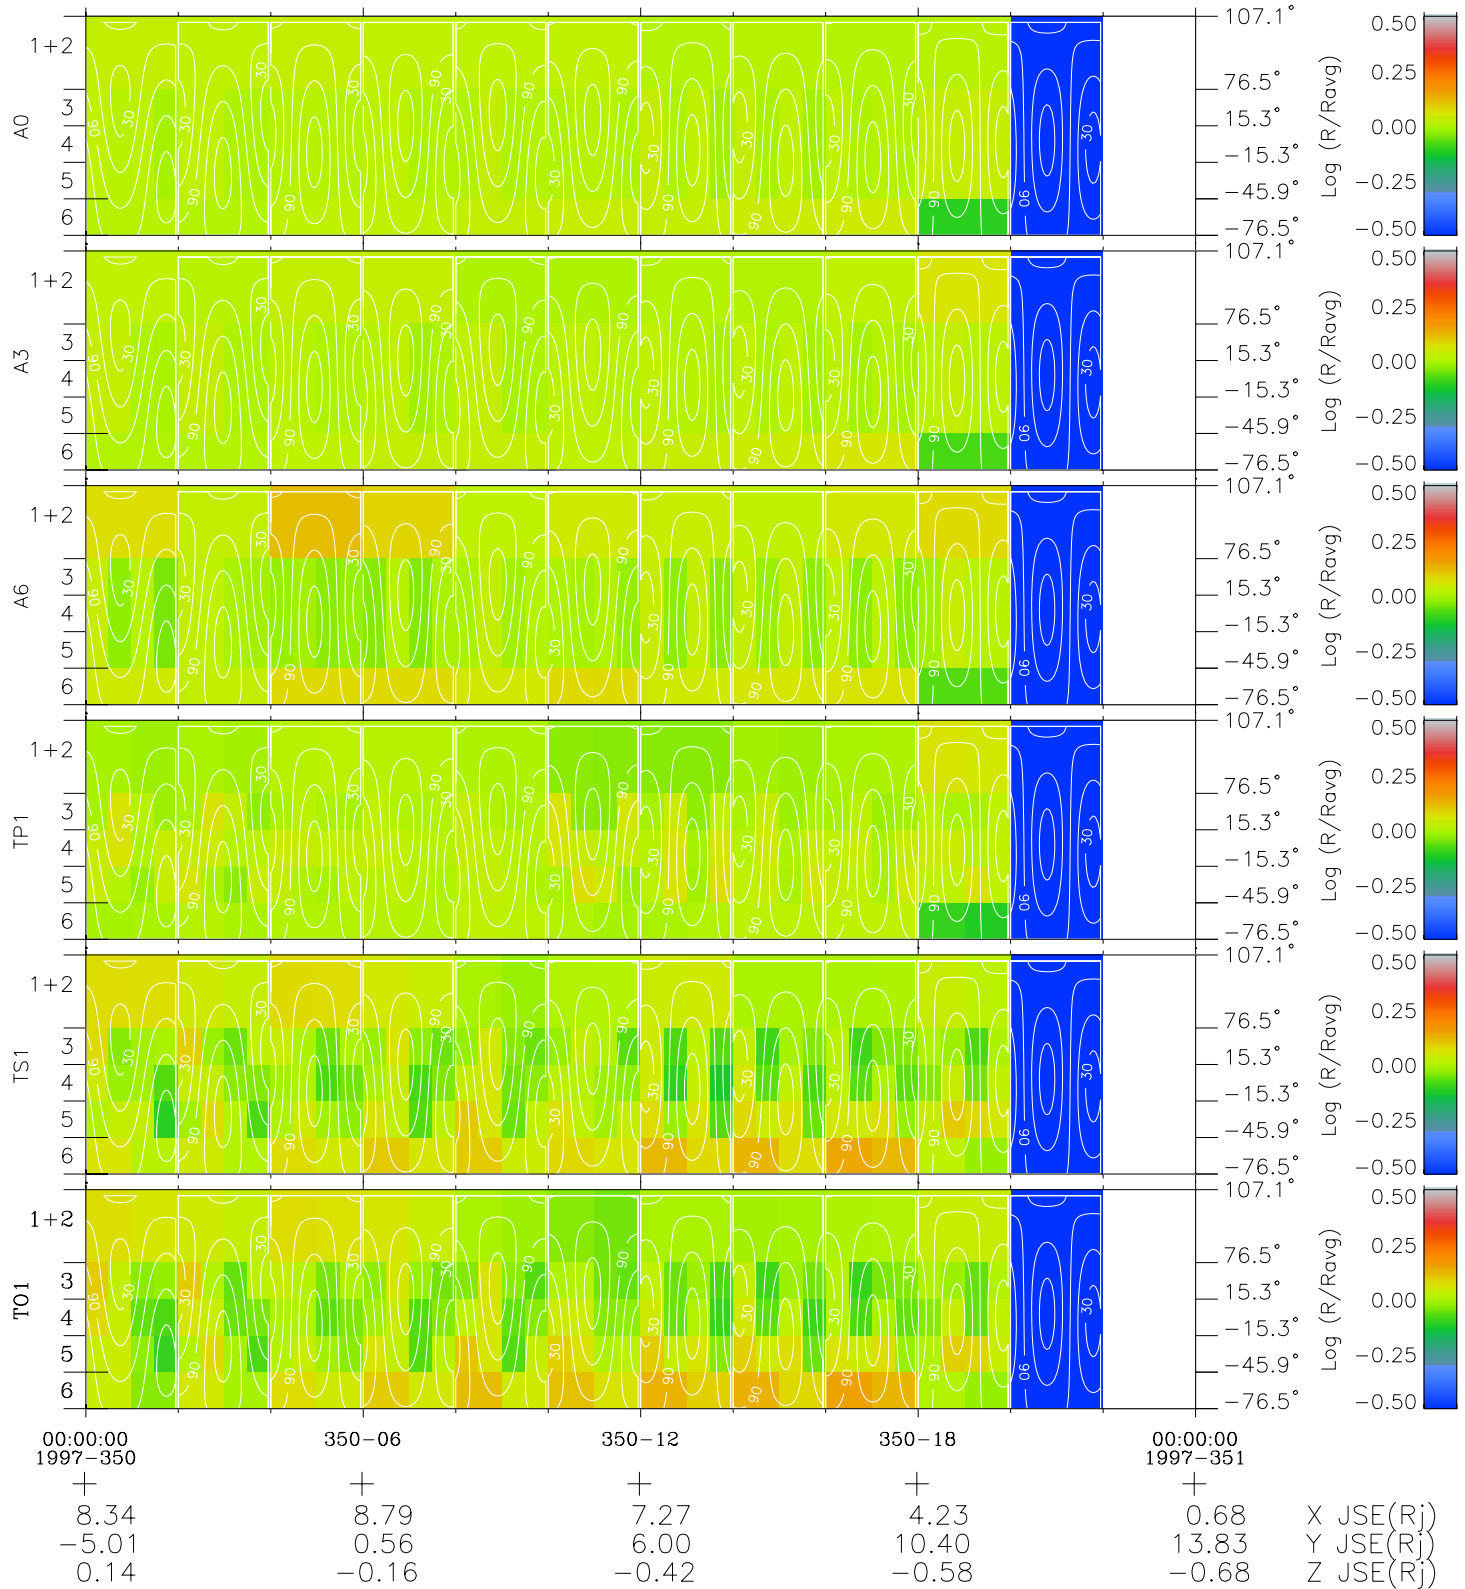

Galileo EPD Real Time All-Sky Anisotropies 97350

Software Version: RTSKY_MEAN V 1.20
 Data Production: 06-03-00
 Plot Production: Sun Sep 16 09:02:51 2001
 Color File: wondr3
 Geofactor File: 1.1

- ◇ = Jupiter look direction
- = Corotation look direction