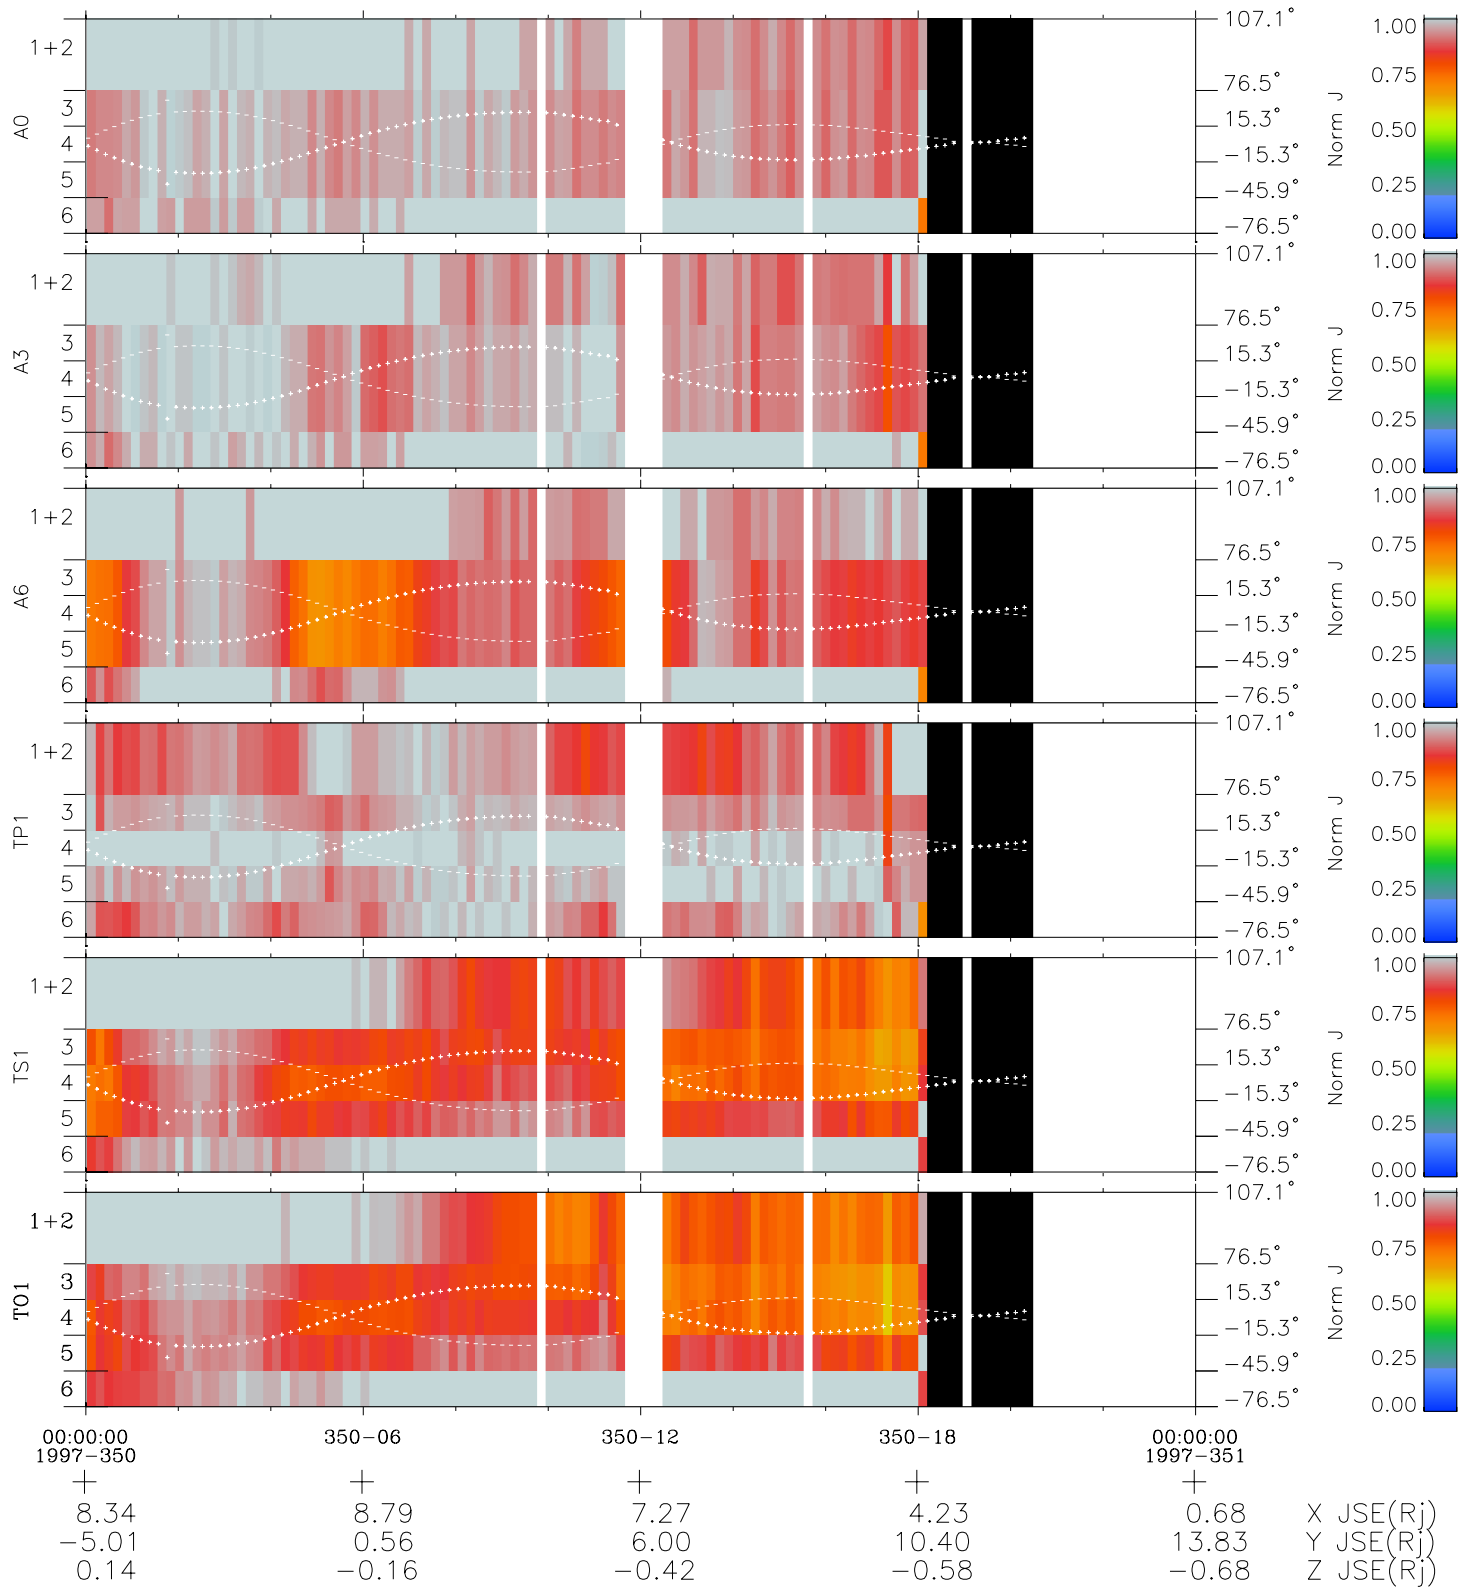

# Galileo EPD Real Elevation Anisotropies 97350

Software Version: RTELEV\_NORM V 1.20  
 Data Production: 06-03-00  
 Plot Production: Sun Sep 16 09:03:52 2001  
 Color File: wondr3  
 Geofactor File: 1.1

- ◇ = Jupiter look direction
- = Corotation look direction