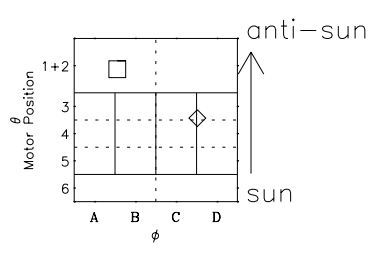

Galileo EPD Real Time Omni Spectrum 97349

Software Version: RTSPEC_OMNI V 1.20
 Data Production: 06-03-00
 Plot Production: Sun Sep 16 08:55:17 2001
 Color File: wondr3
 Geofactor File: 1.1

◇ = Jupiter look direction
 □ = Corotation look direction