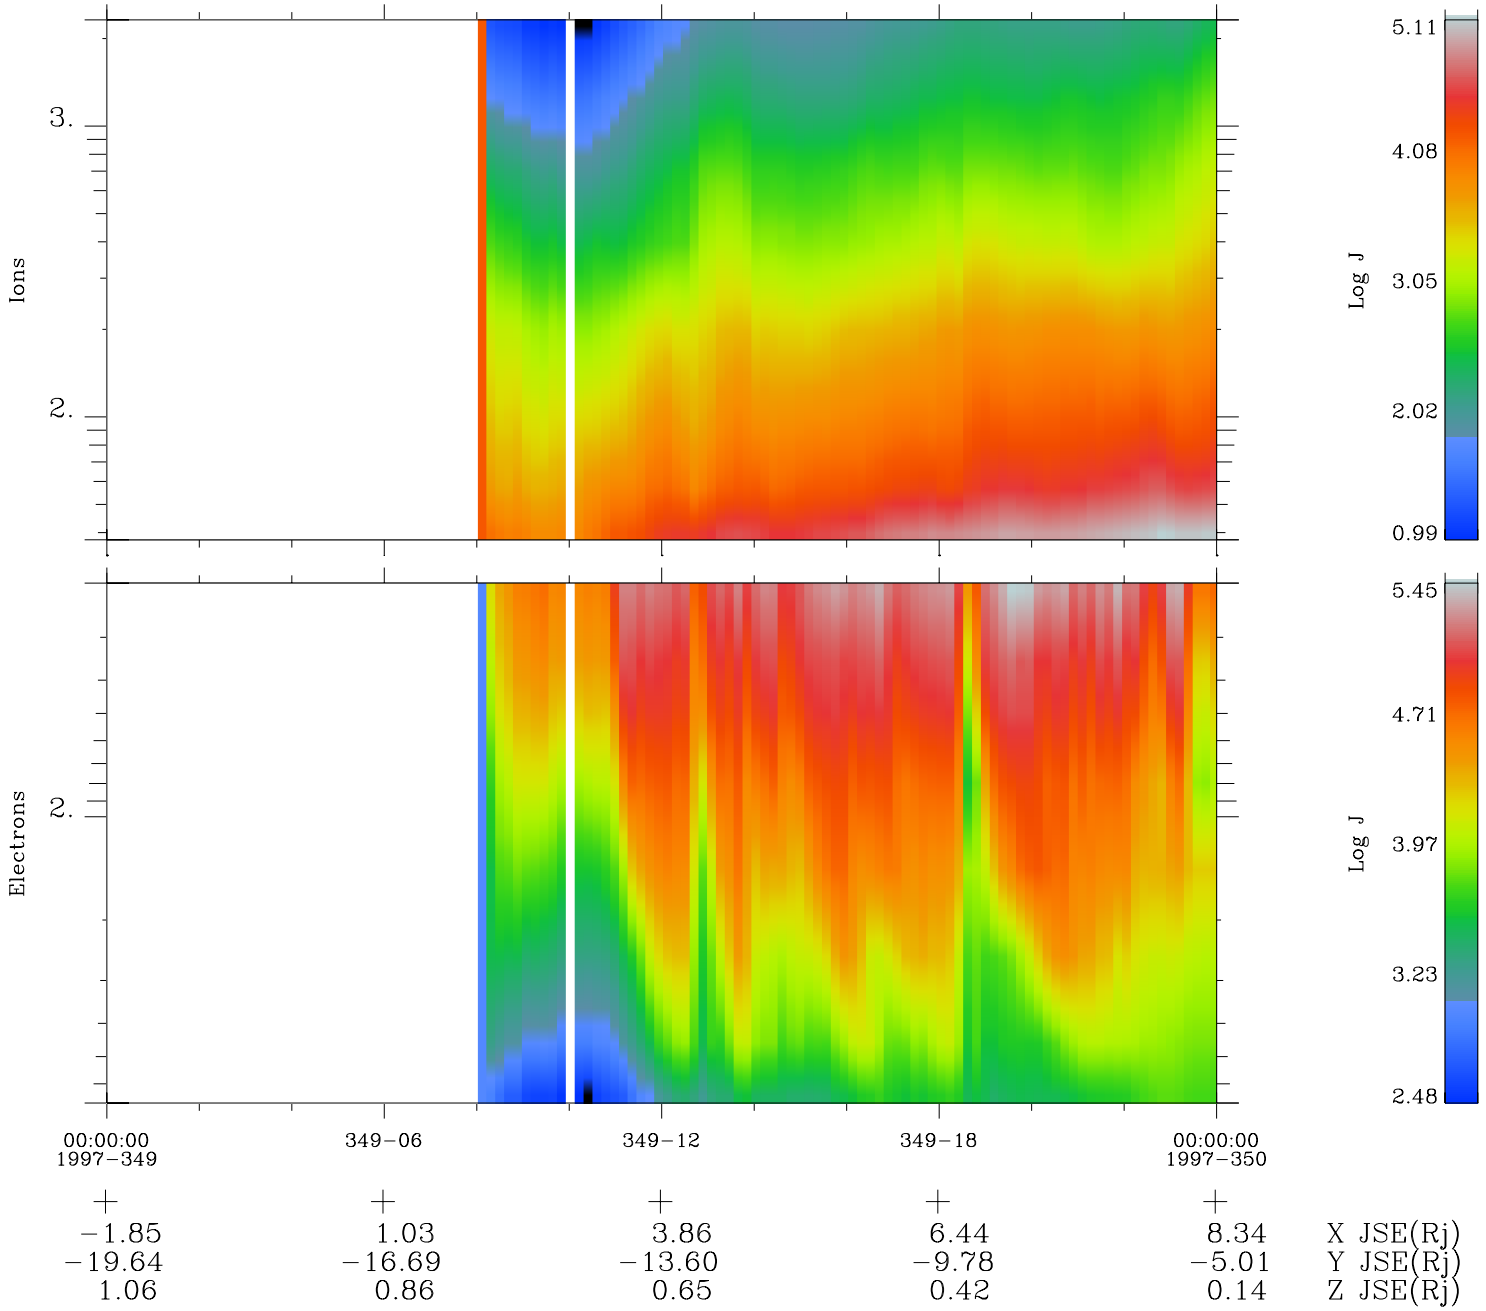

Galileo EPD Real Time Omni Spectrum 97349

Software Version: RTSPEC_OMNI V 1.20
 Data Production: 06-03-00
 Plot Production: Sun Sep 16 08:55:17 2001
 Color File: wondr3
 Geofactor File: 1.1

◇ = Jupiter look direction
 □ = Corotation look direction