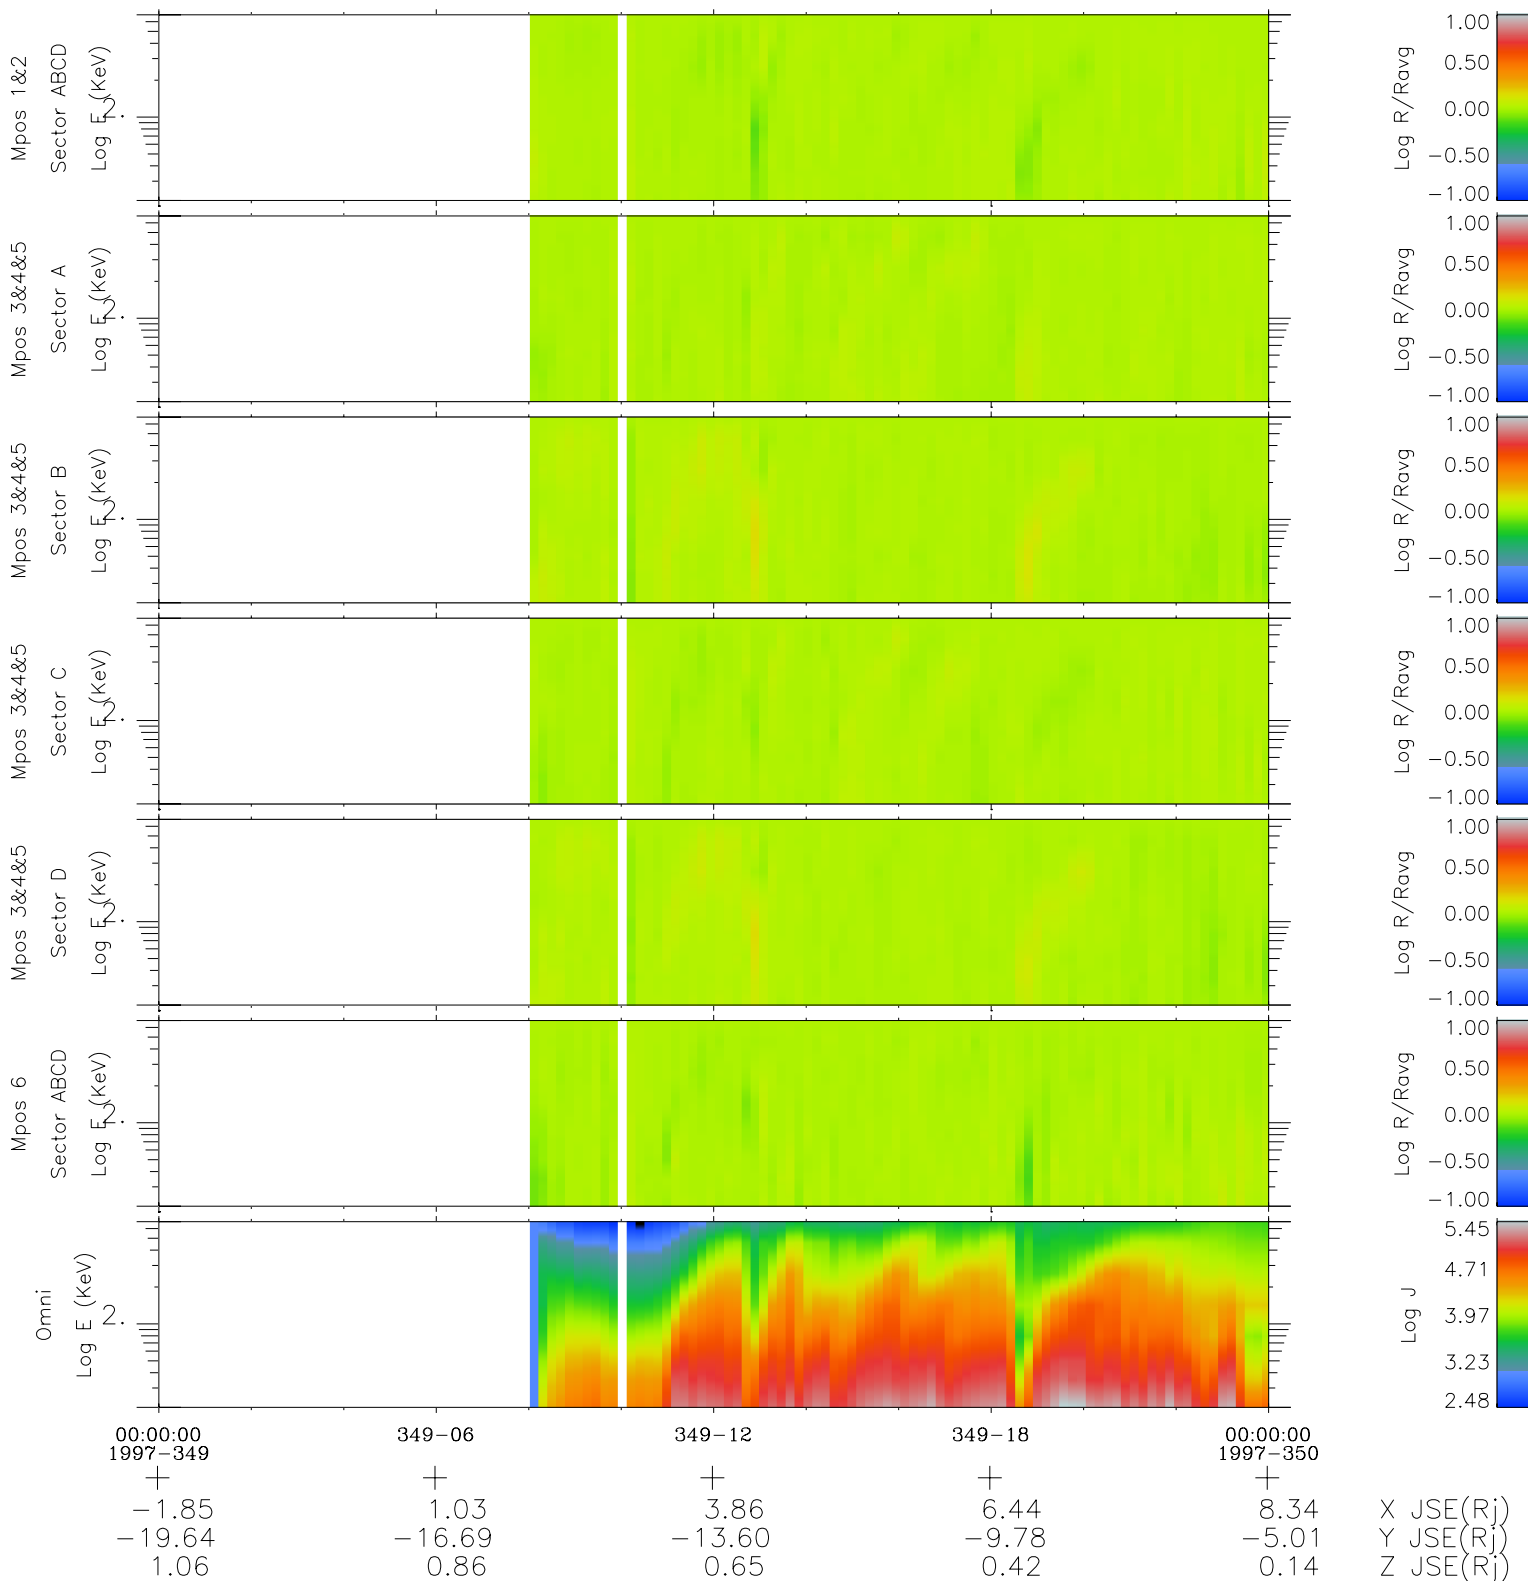

# Galileo EPD Real Time R6 Electrons Spectra 97349

Software Version: RTSPEC\_R6 V 1.20  
 Data Production: 06-03-00  
 Plot Production: Sun Sep 16 08:55:12 2001  
 Color File: wondr3  
 Geofactor File: 1.1

- ◇ = Jupiter look direction
- = Corotation look direction