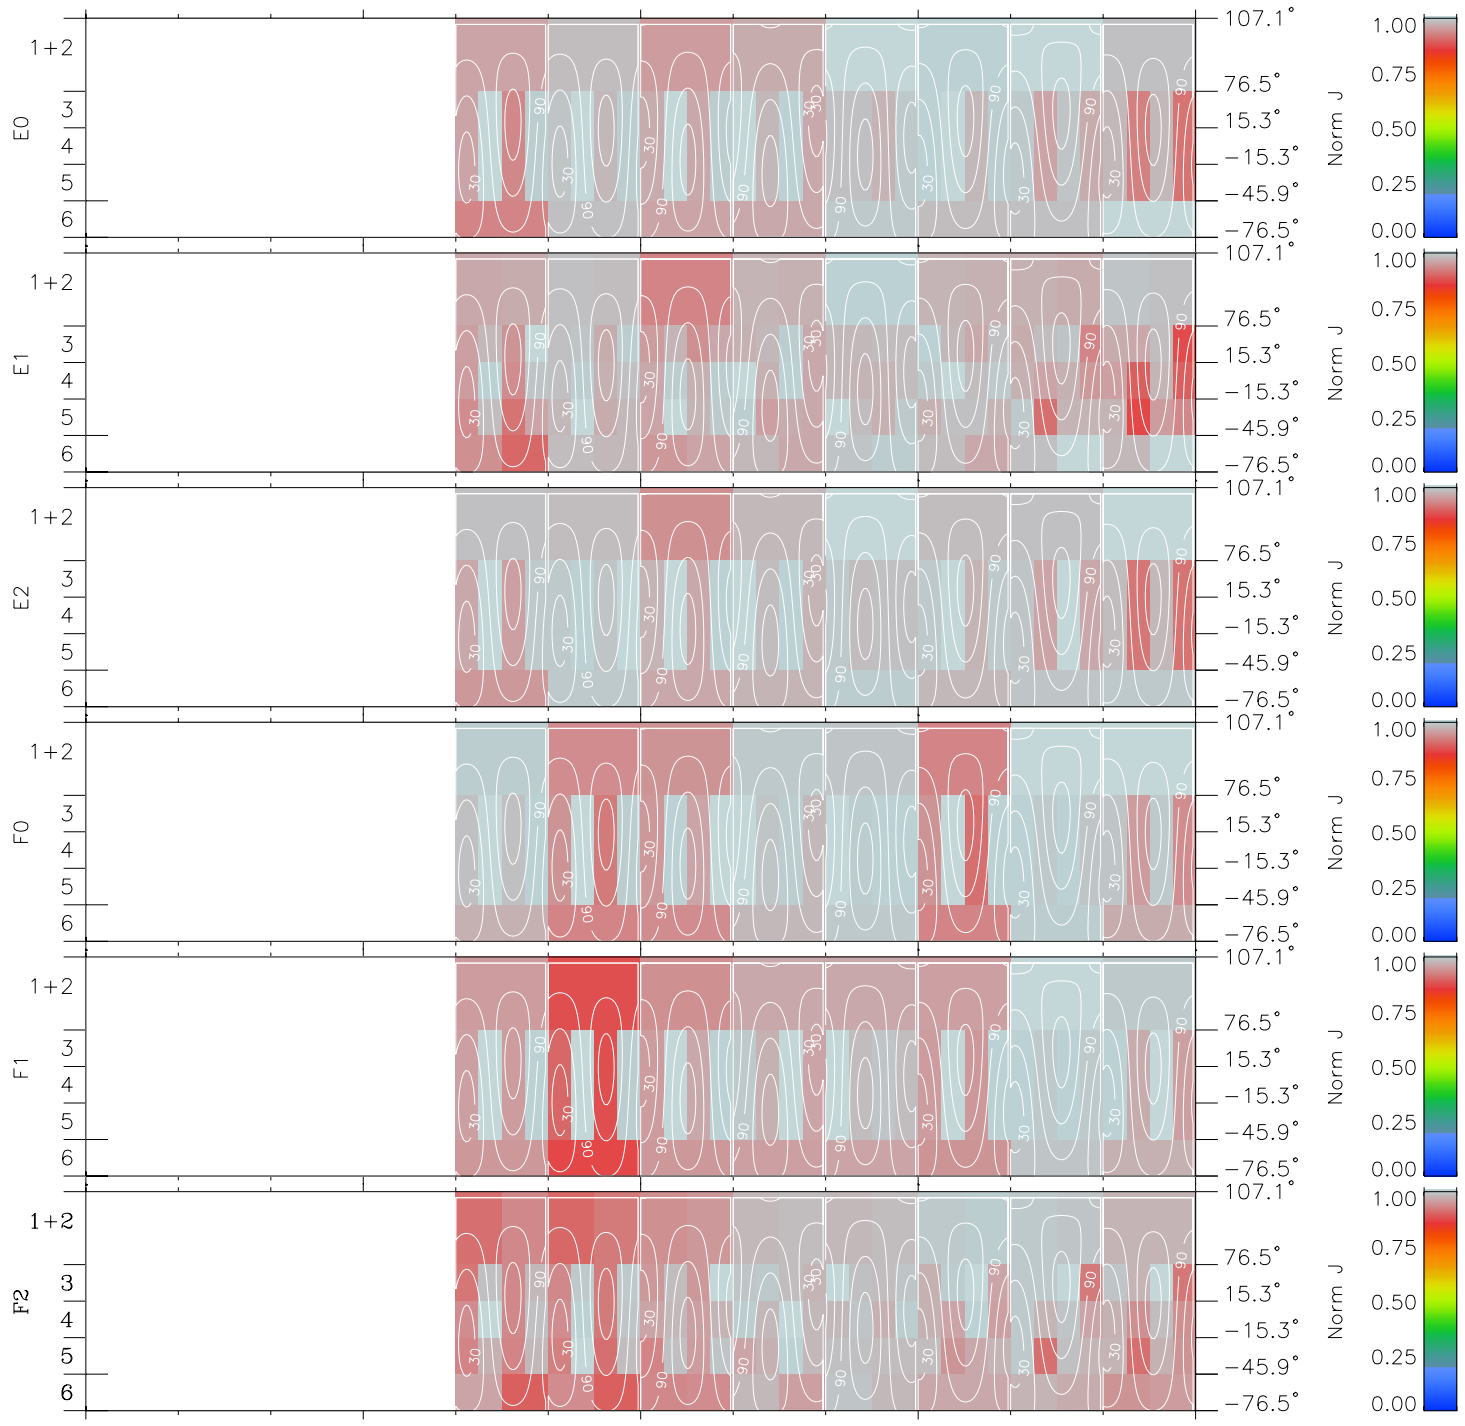

Galileo EPD Real Time All-Sky Anisotropies 97349

Software Version: RTSKY_NORM V 1.20
 Data Production: 06-03-00
 Plot Production: Sun Sep 16 08:55:53 2001
 Color File: wondr3
 Geofactor File: 1.1

| | | | | | |
|----------------------|--------|--------|--------|----------------------|------------------------|
| 00:00:00 1997-349 | 349-06 | 349-12 | 349-18 | 00:00:00 1997-350 | |
| + | + | + | + | + | X JSE(R _j) |
| -1.85 | 1.03 | 3.86 | 6.44 | 8.34 | Y JSE(R _j) |
| -19.64 | -16.69 | -13.60 | -9.78 | -5.01 | Z JSE(R _j) |
| 1.06 | 0.86 | 0.65 | 0.42 | 0.14 | |

- ◇ = Jupiter look direction
- = Corotation look direction