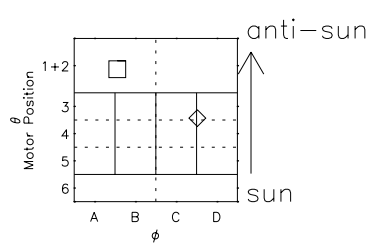

Galileo EPD Real Time All-Sky Anisotropies 97349

Software Version: RTSKY_NORM V 1.20
 Data Production: 06-03-00
 Plot Production: Sun Sep 16 08:55:53 2001
 Color File: wondr3
 Geofactor File: 1.1

| | | | | | |
|----------------------|--------|--------|--------|----------------------|------------------------|
| 00:00:00 1997-349 | 349-06 | 349-12 | 349-18 | 00:00:00 1997-350 | |
| + | + | + | + | + | X JSE(R _j) |
| -1.85 | 1.03 | 3.86 | 6.44 | 8.34 | Y JSE(R _j) |
| -19.64 | -16.69 | -13.60 | -9.78 | -5.01 | Z JSE(R _j) |
| 1.06 | 0.86 | 0.65 | 0.42 | 0.14 | |

- ◇ = Jupiter look direction
- = Corotation look direction