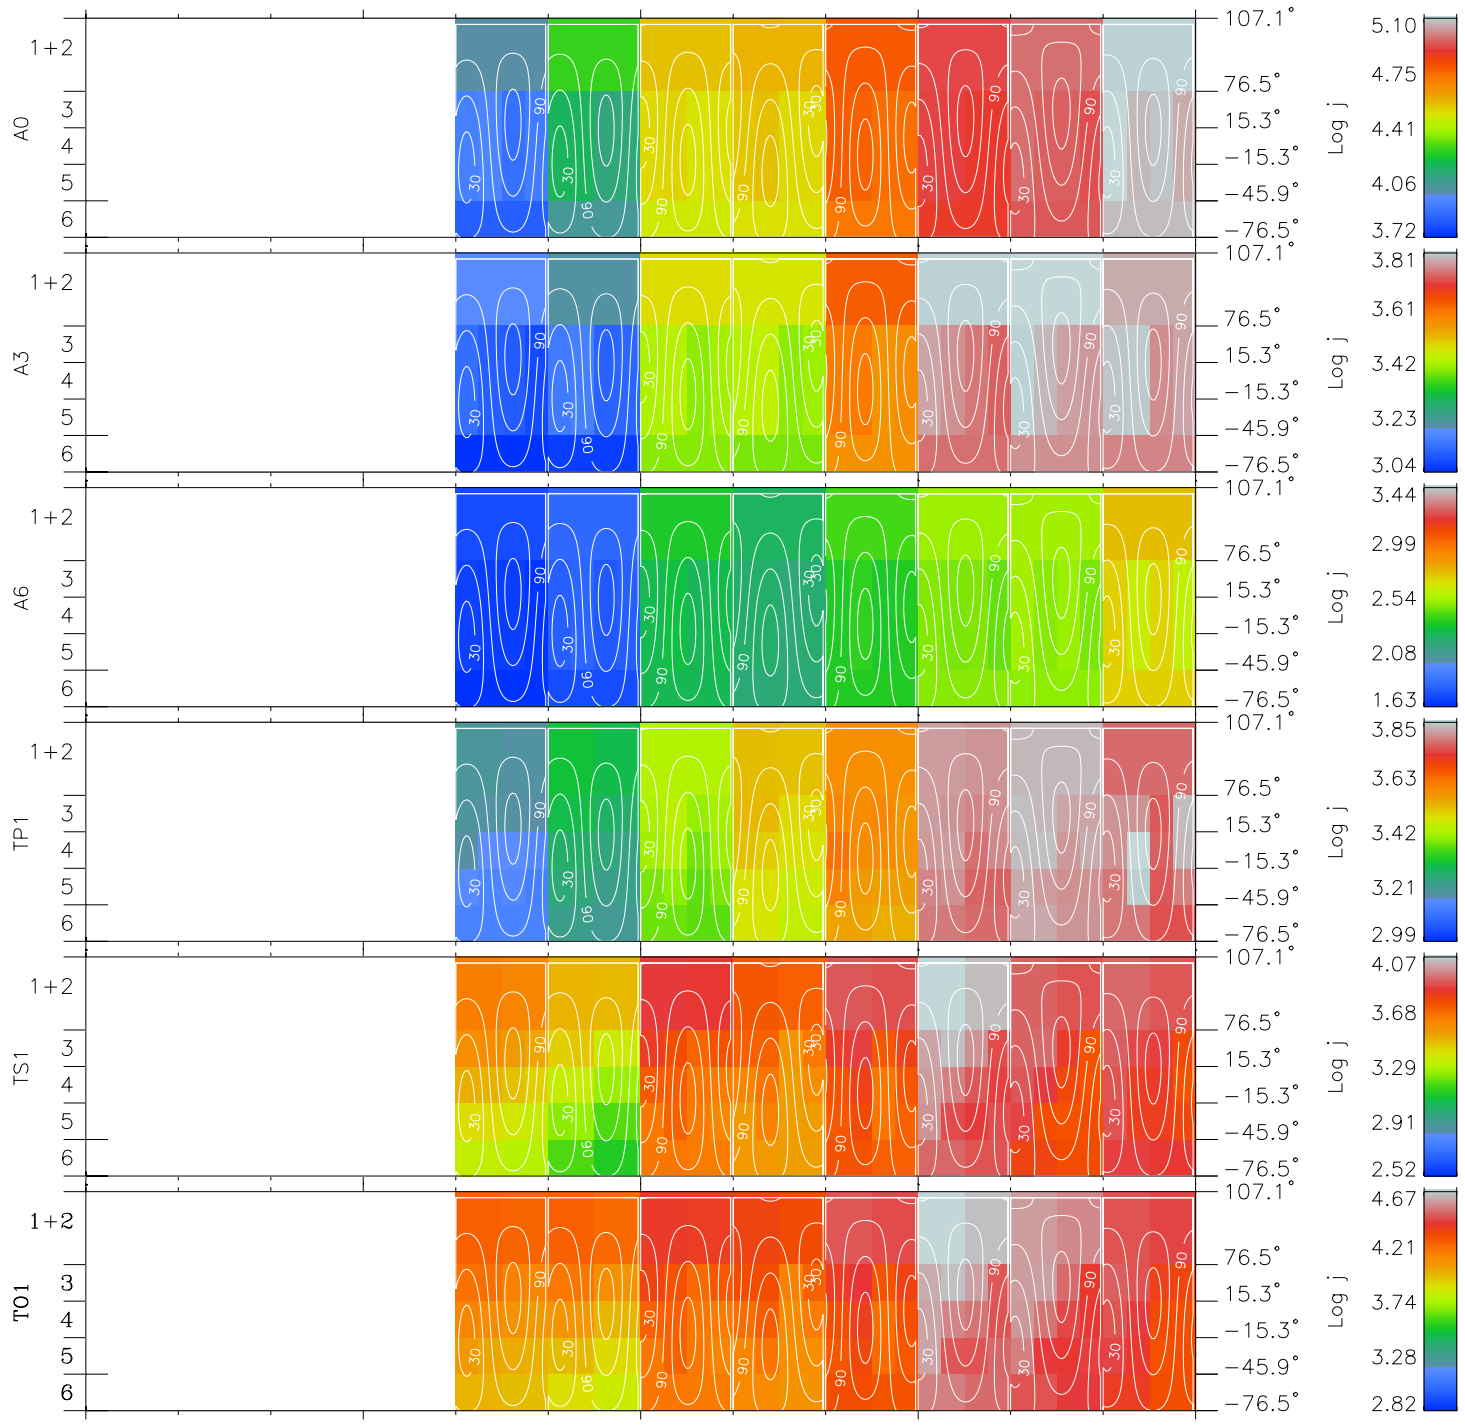

Galileo EPD Real Time All-Sky Anisotropies 97349

Software Version: RTSKY_FLUX V 1.20
 Data Production: 06-03-00
 Plot Production: Sun Sep 16 08:55:35 2001
 Color File: wondr3
 Geofactor File: 1.1

00:00:00 1997-349	349-06	349-12	349-18	00:00:00 1997-350	X JSE(R _j)
+1.85	+1.03	+3.86	+6.44	+8.34	
-19.64	-16.69	-13.60	-9.78	-5.01	Y JSE(R _j)
1.06	0.86	0.65	0.42	0.14	Z JSE(R _j)

- ◇ = Jupiter look direction
- = Corotation look direction