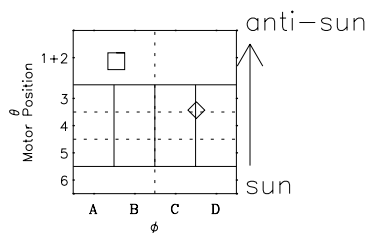

Galileo EPD Real-Time Omni 97349

Software Version: RTLINE_OMNI V 1.20
Data Production: 06-03-00
Plot Production: Sun Sep 16 08:56:54 2001

◇ = Jupiter look direction
□ = Corotation look direction