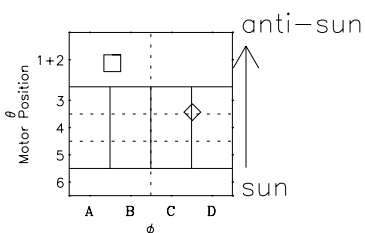

Galileo EPD Real-Time Six-Sector 97349

Software Version: RTLINE_R6 V 1.20
Data Production: 06-03-00
Plot Production: Sun Sep 16 08:57:02 2001

◇ = Jupiter look direction
□ = Corotation look direction