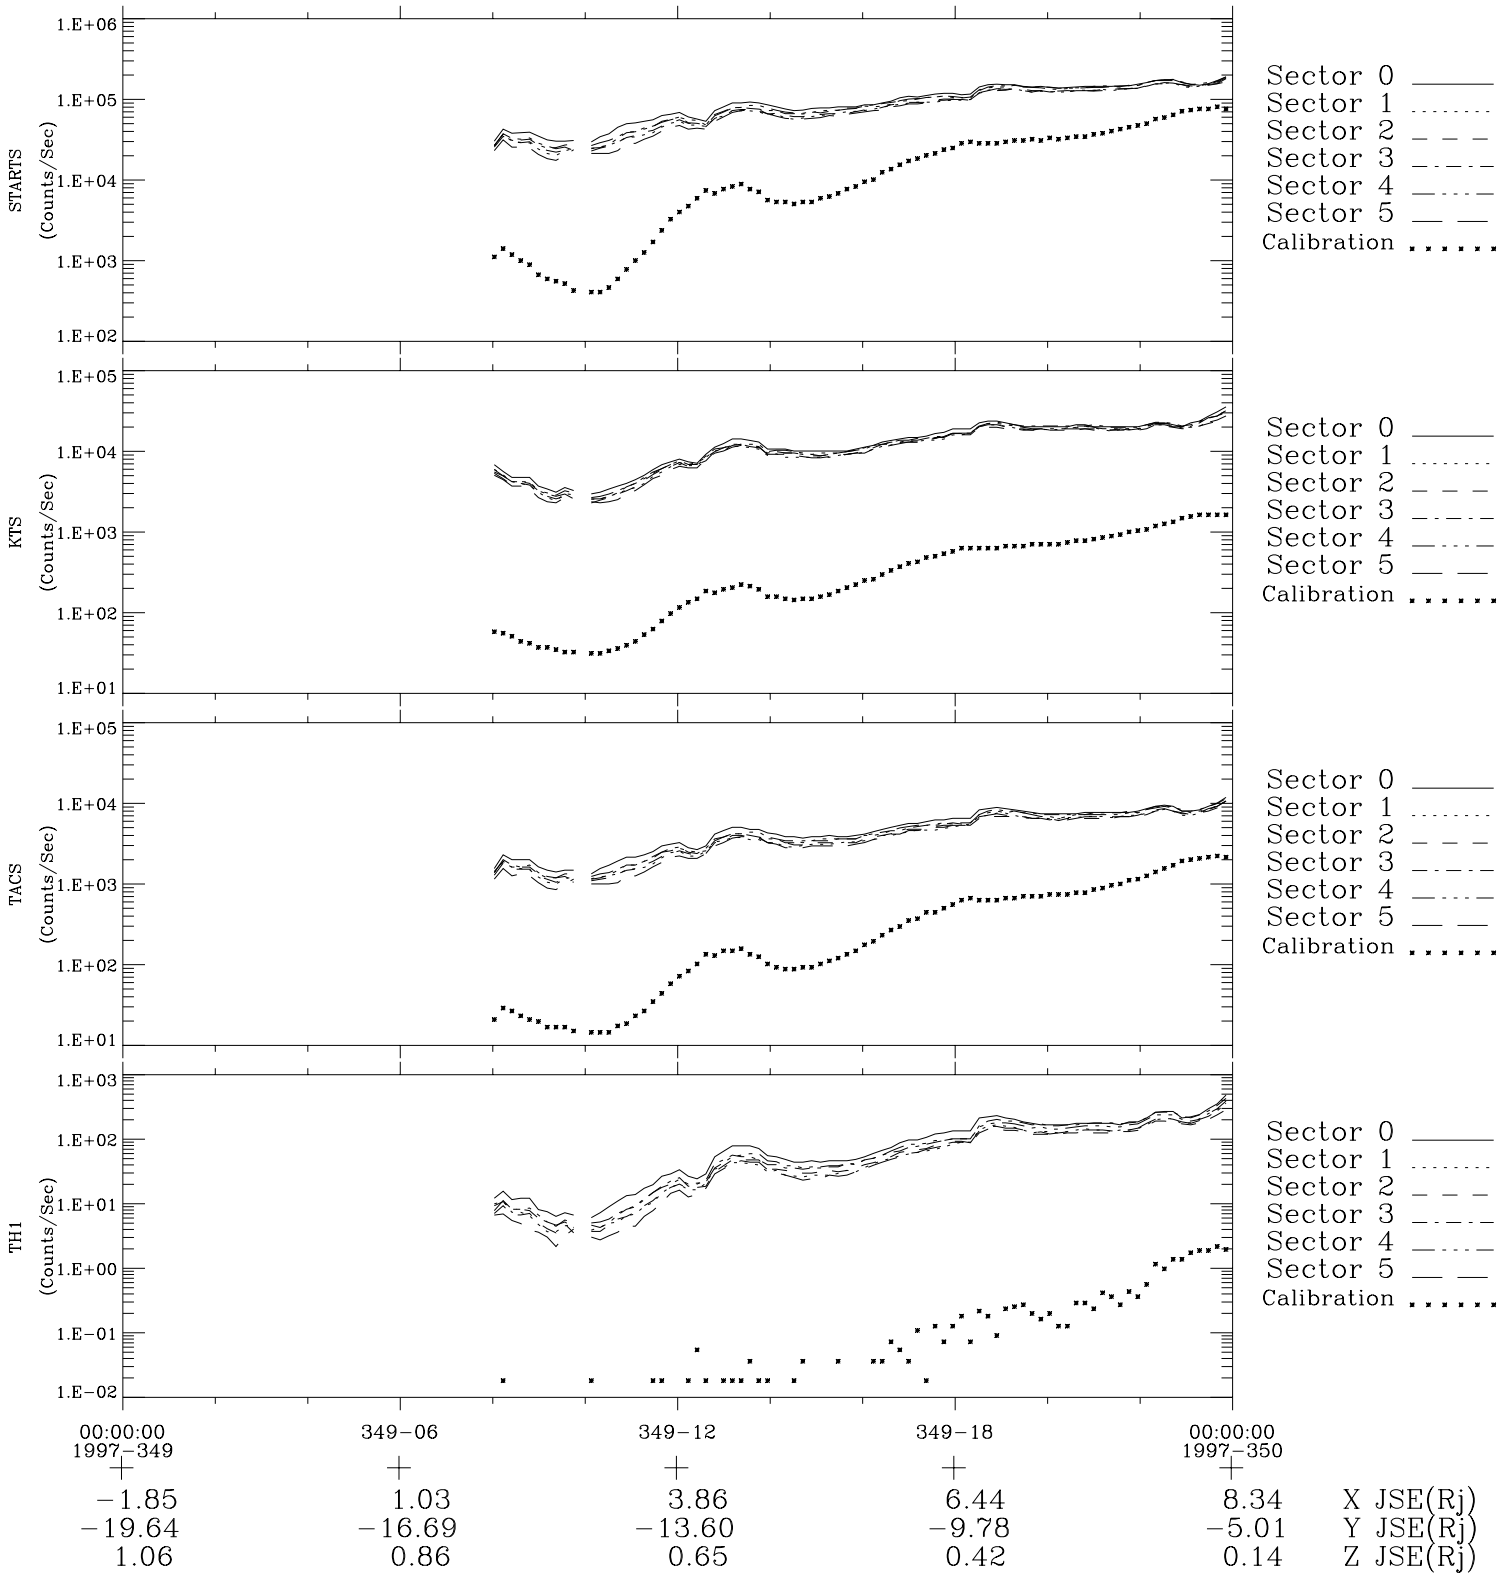

Galileo EPD Real-Time Six-Sector 97349

Software Version: RTLINE_R6 V 1.20
Data Production: 06-03-00
Plot Production: Sun Sep 16 08:57:02 2001

◇ = Jupiter look direction
□ = Corotation look direction