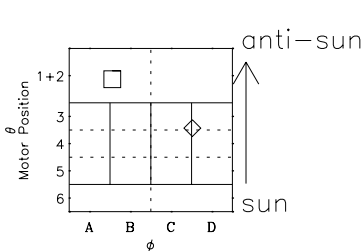

Galileo EPD Real-Time Six-Sector 97349

Software Version: RTLINE_R6 V 1.20
Data Production: 06-03-00
Plot Production: Sun Sep 16 08:57:01 2001

◇ = Jupiter look direction
□ = Corotation look direction