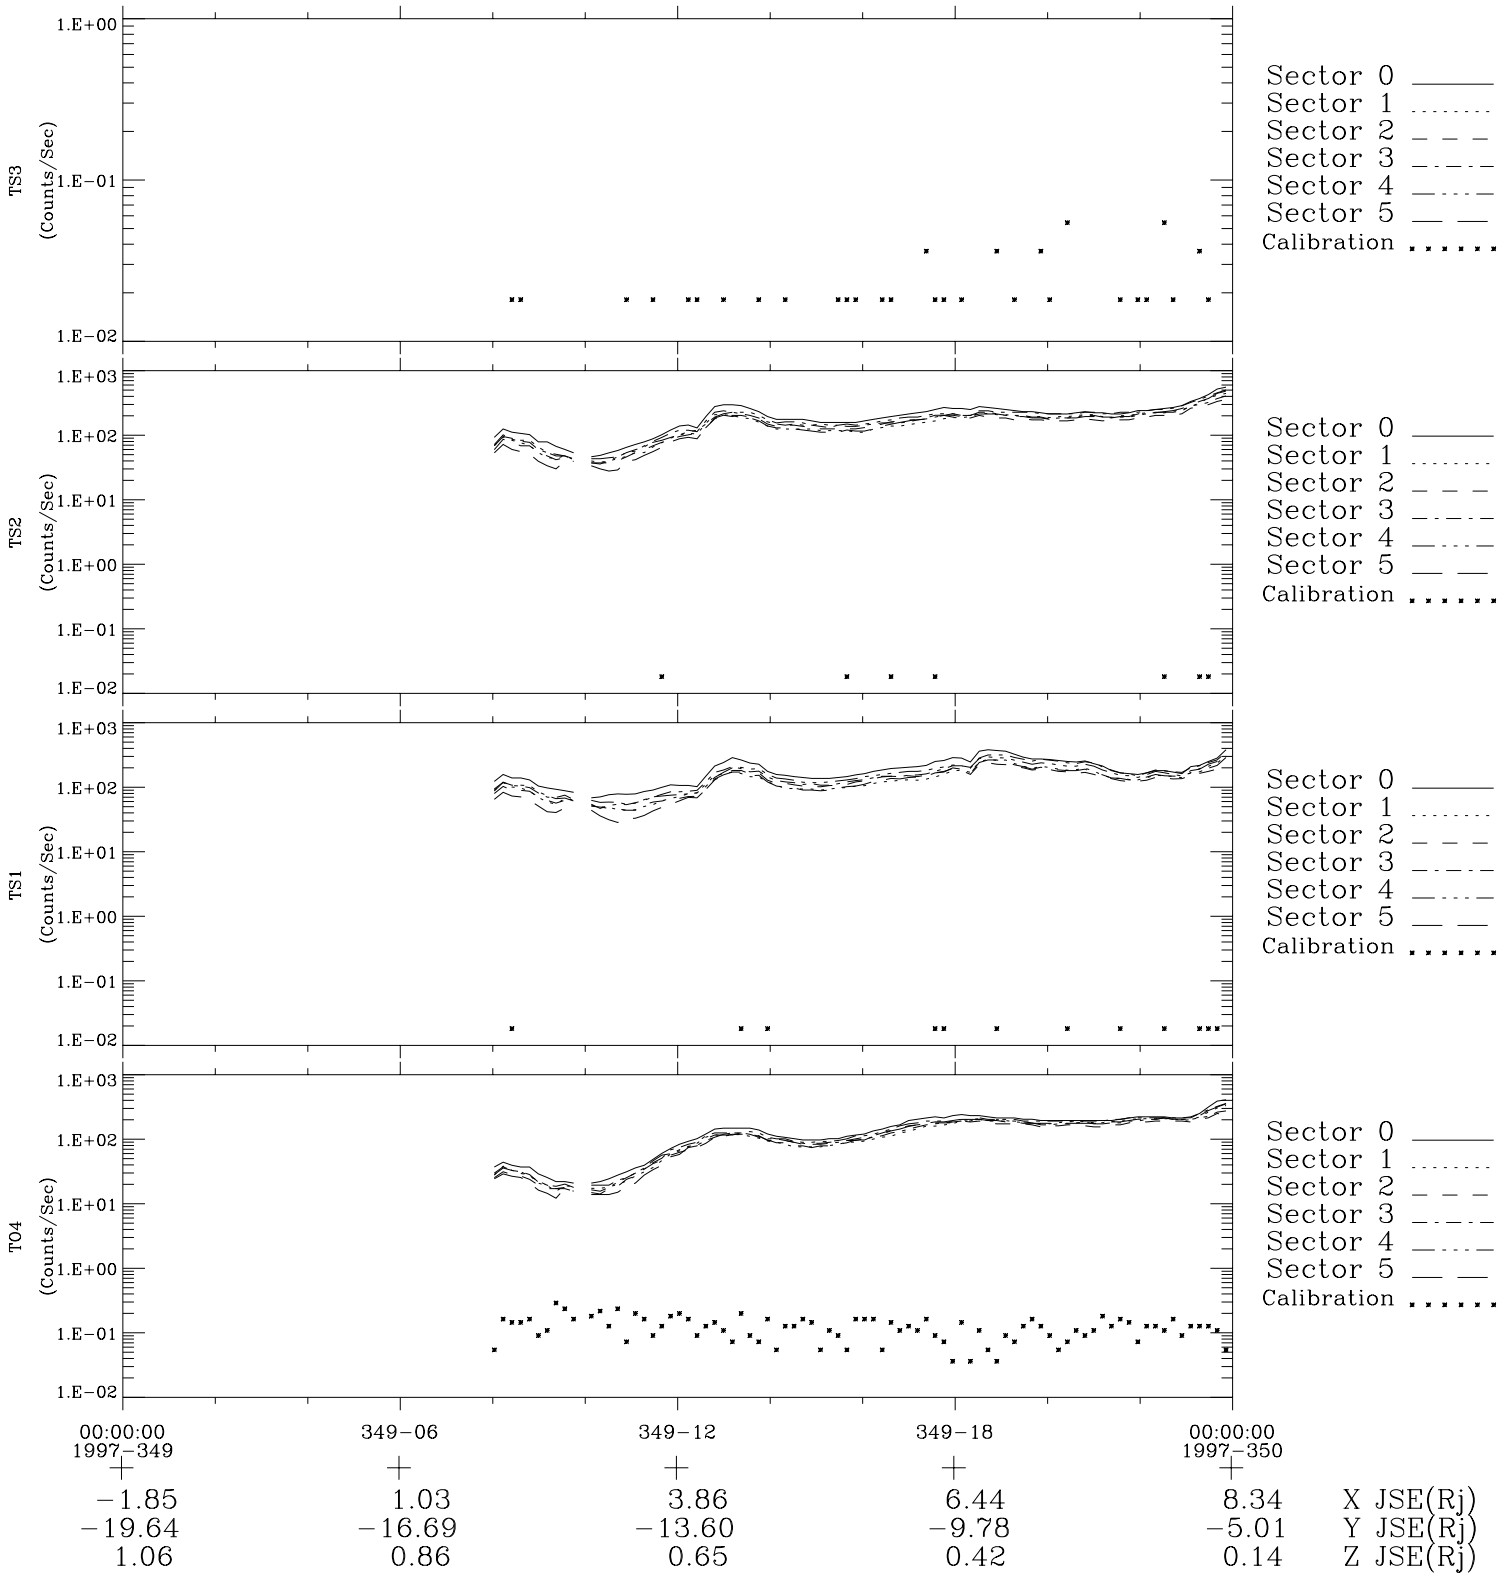

Galileo EPD Real-Time Six-Sector 97349

Software Version: RTLINE_R6 V 1.20
Data Production: 06-03-00
Plot Production: Sun Sep 16 08:57:01 2001

◇ = Jupiter look direction
□ = Corotation look direction