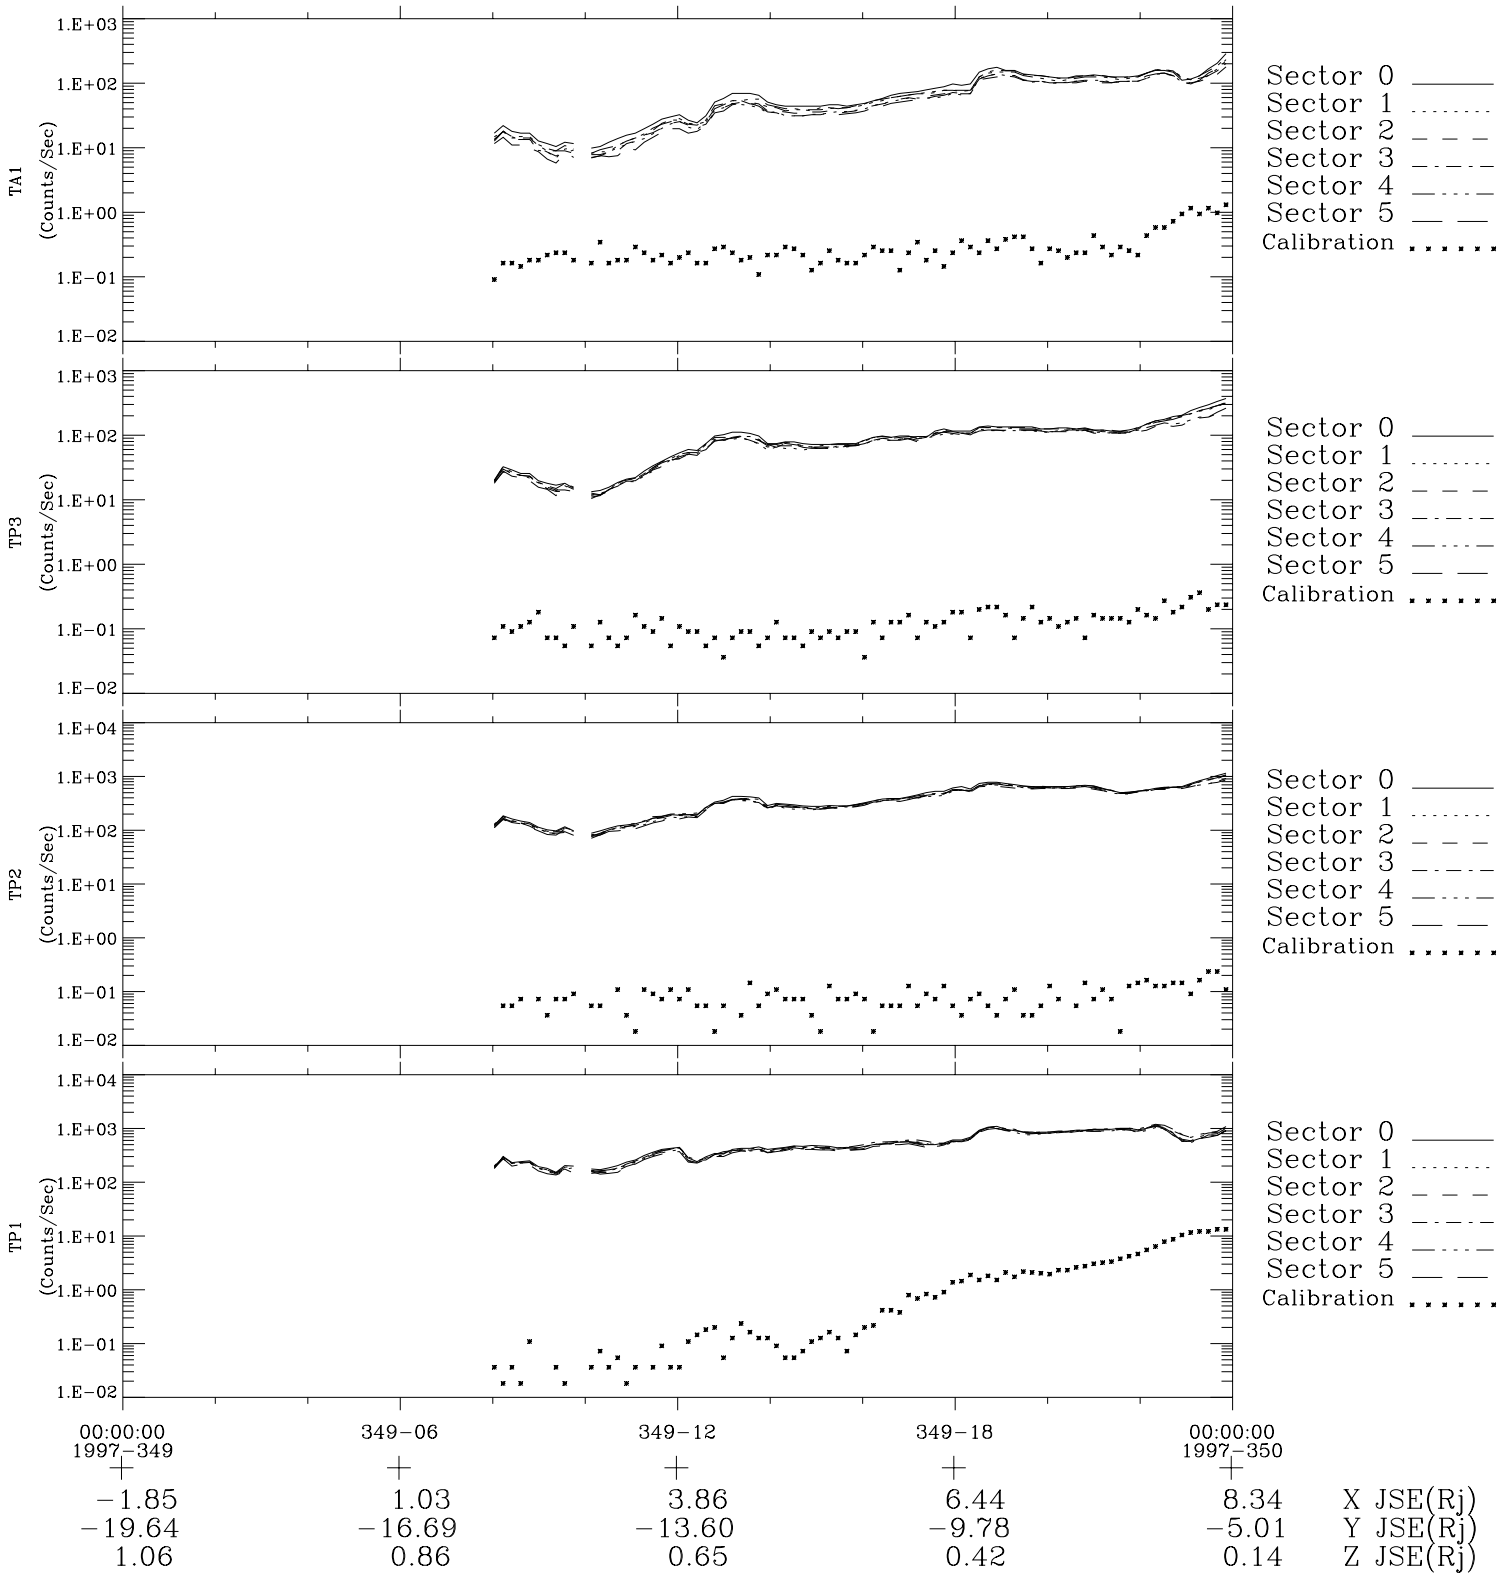

# Galileo EPD Real-Time Six-Sector 97349

Software Version: RTLINE\_R6 V 1.20  
Data Production: 06-03-00  
Plot Production: Sun Sep 16 08:57:00 2001

◇ = Jupiter look direction  
□ = Corotation look direction