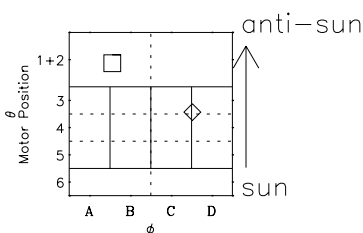

# Galileo EPD Real-Time Six-Sector 97349

Software Version: RTLINE\_R6 V 1.20  
Data Production: 06-03-00  
Plot Production: Sun Sep 16 08:57:00 2001

◇ = Jupiter look direction  
□ = Corotation look direction